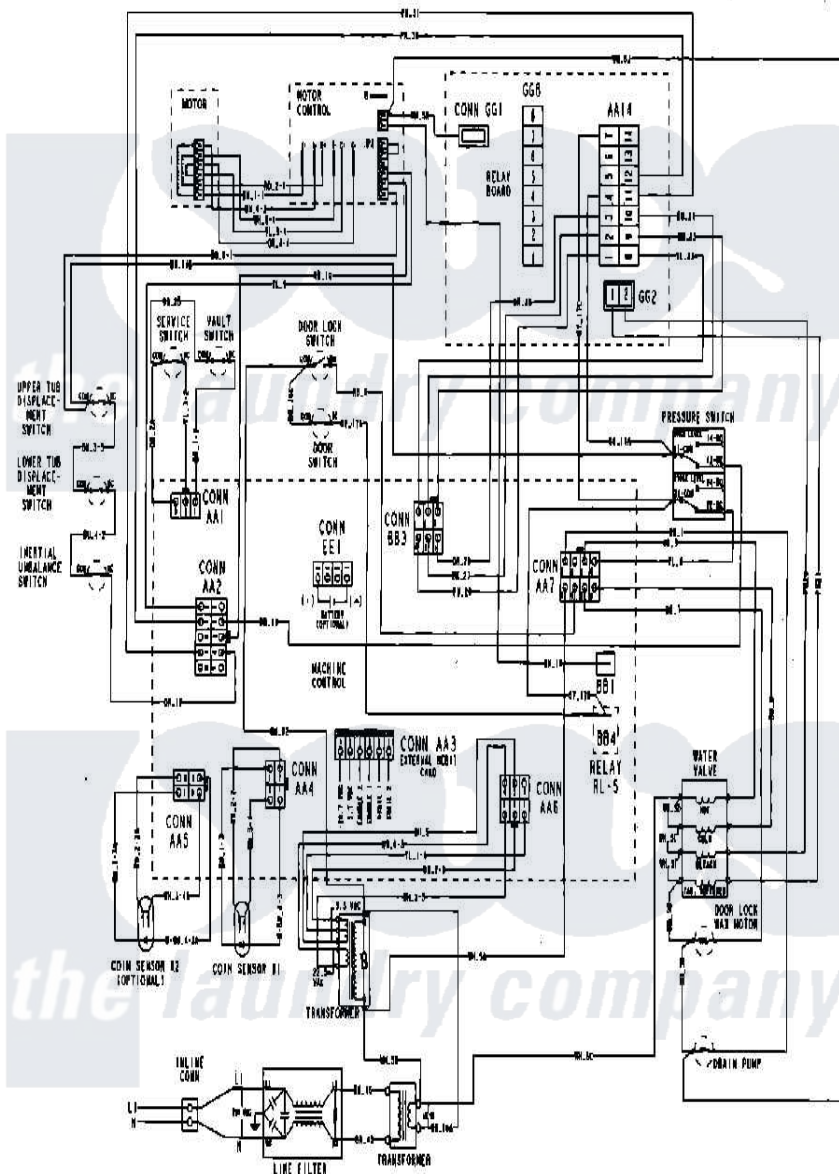

Maytag MAH14PDBGW 09 - WIRING INFORMATION

Maytag [Commercial Maytag MAH14PDBGW Washer Parts](#) Parts Diagram 09 - WIRING INFORMATION
 Click on the part number to view part

Item	Original Part Number	Replaced By	Status	Part Description
001	NLA		Not Available	WIRING INFORMATION