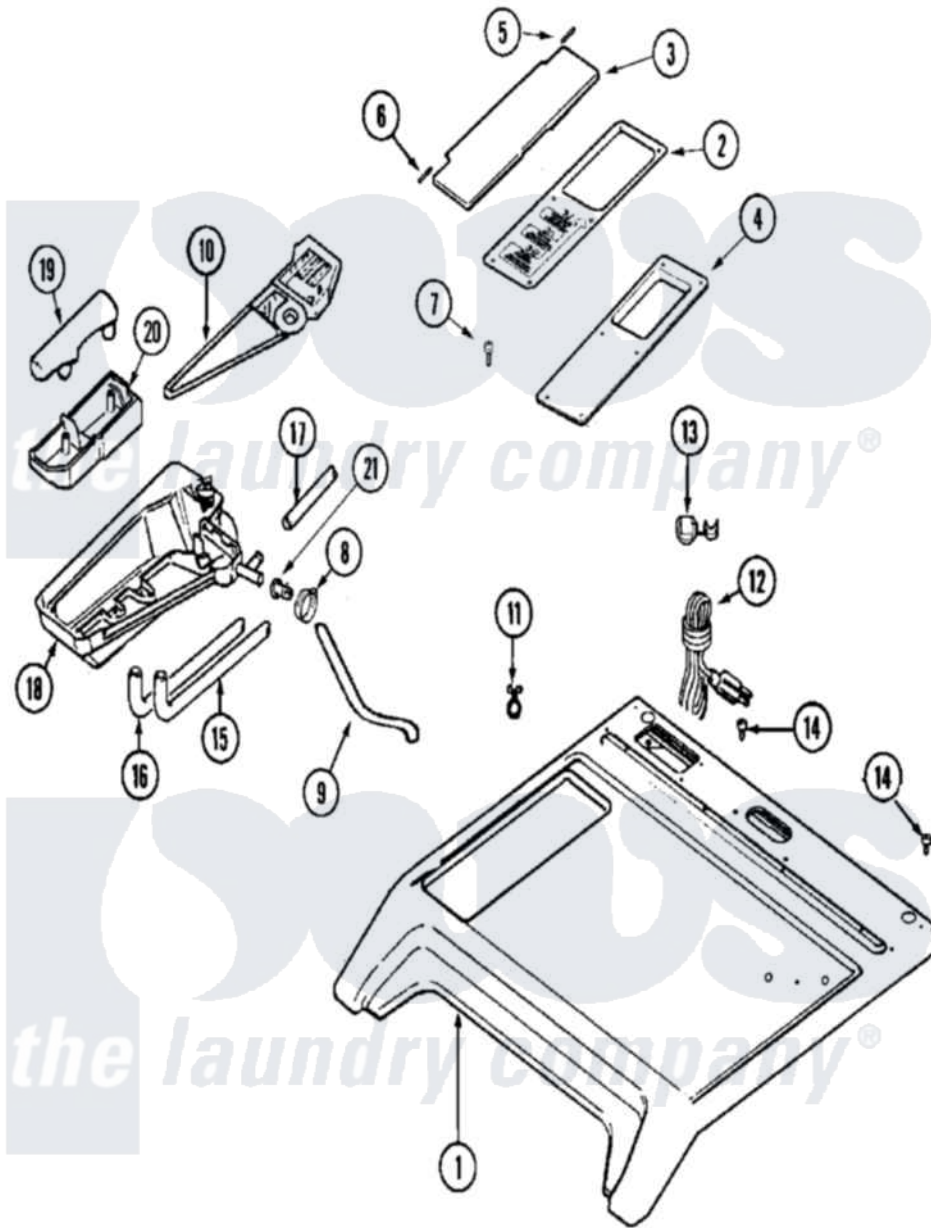

# Maytag MAH14PDBGW 10 - TOP

Maytag [Commercial Maytag MAH14PDBGW Washer Parts](#) Parts Diagram 10 - TOP  
 Click on the part number to view part

Item	Original Part Number	Replaced By	Status	Part Description
001	22003586	<a href="#">22004178</a>		Cover, Top
"	<a href="#">33001836</a>			Strap, Top Cover Support
"	NLA		Not Available	COVER, TOP (WHT)
002	22002032		Not Available	COVER, COMM. DISPENSER (WHT)
"	W10124350		Not Available	NOT REQUIRED PART OR SEE NOTE
003	<a href="#">22002941</a>			Lid, Dispenser Commercial
004	22002940	<a href="#">22003665</a>		Bezel, Dispenser
005	Y912678	<a href="#">6-912678</a>		Pin- Hinge
006	<a href="#">Y912679</a>			Pin, Hinge
007	<a href="#">22002031</a>			Palnut, Bezel
"	22002060	<a href="#">400021-1</a>		Screw
008	22002054	<a href="#">285655</a>		Clamp, Hose
009	<a href="#">22002556</a>			Screw, Baffle
010	<a href="#">22003322</a>			Top, Dispenser
011	212276	<a href="#">W10116760</a>		Screw