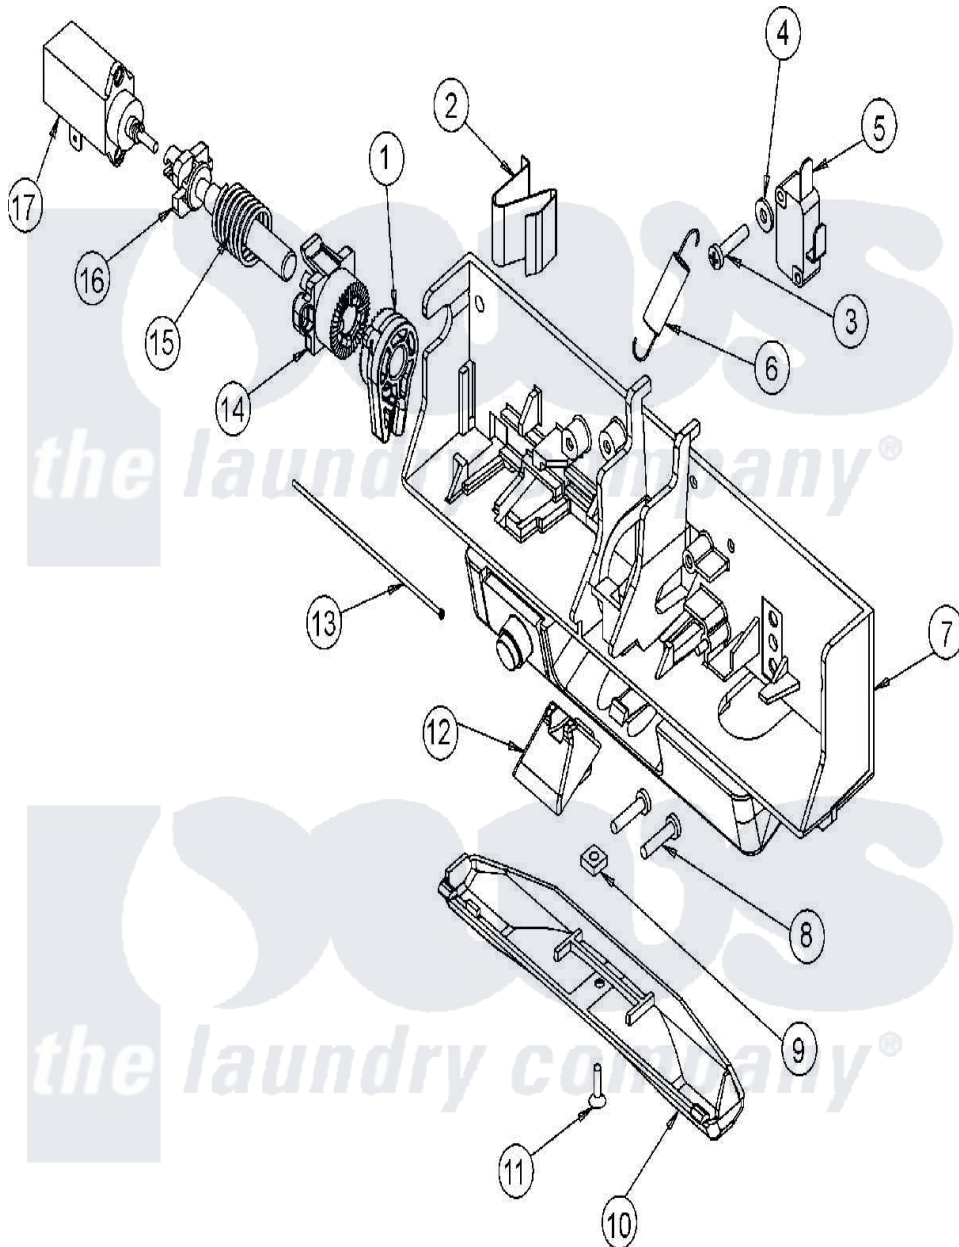

Maytag MAH14PDBGW 11 - DOOR LATCH ASSY

Maytag [Commercial Maytag MAH14PDBGW Washer Parts](#) Parts Diagram 11 - DOOR LATCH ASSY
 Click on the part number to view part

Item	Original Part Number	Replaced By	Status	Part Description
001	22003716			Rotating Gear, Latch
002	22003717			Spring, Latch
003	22001352			Screw, Check Switch
004	22002165			Washer, Door Lock Switch
005	22002162			Switch, Door Lock Spin Enable
006	22002158			Spring, Gear Return
007	22003722			Switch Holder Assembly, Latch
008	22003719			Screw, Latch
009	22003720			Nut, Latch
010	22002957			Cover, Latch Assembly
011	22002435	241877		Screw
012	22003055			Ramp, Door Hoop
013	22002164			Cable, Door
014	22003715			Sliding Gear, Latch
015	22003721			Spring, Axle / Latch
016	22003718			Axle, Latch