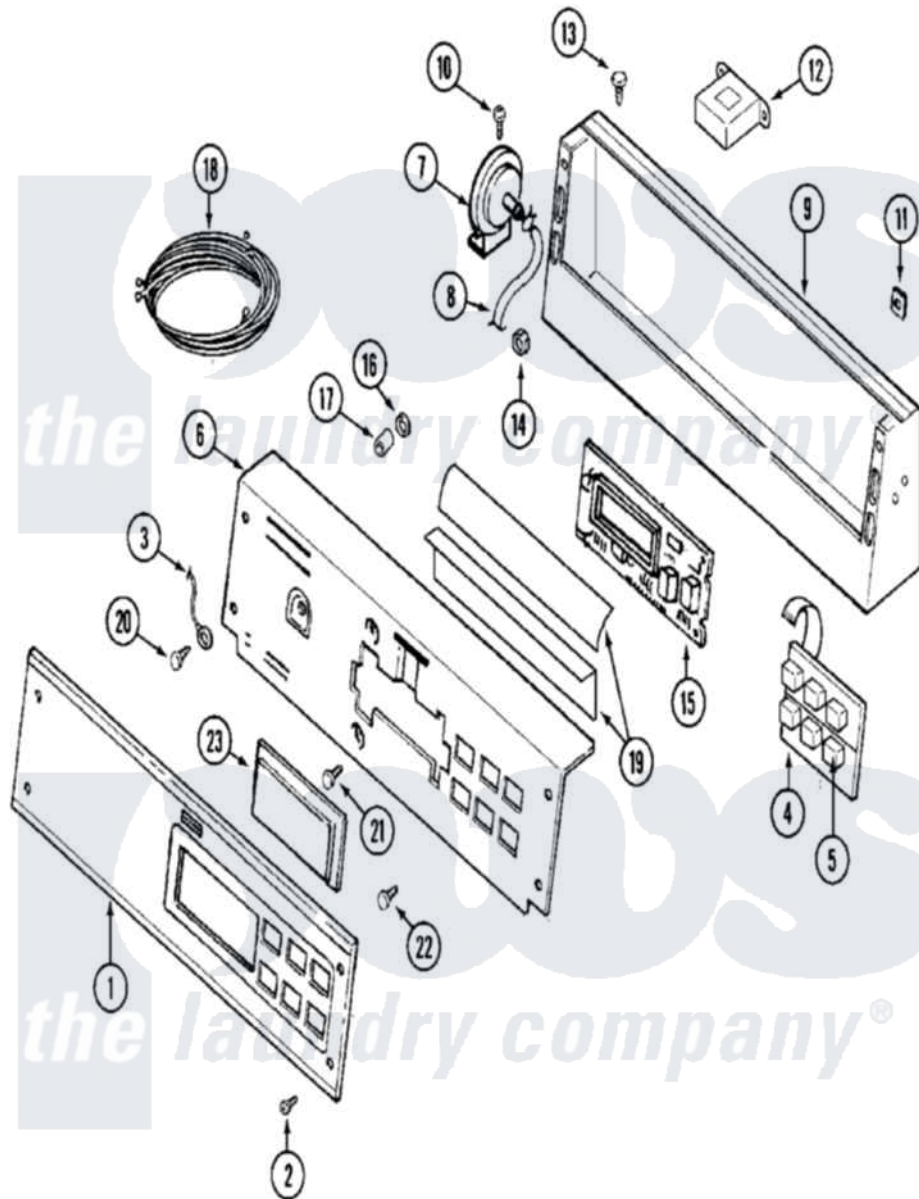

Maytag MAH14PDCBQ 01 - CONTROL PANEL

Maytag [Commercial Maytag MAH14PDCBQ Washer Parts](#) Parts Diagram 01 - CONTROL PANEL
 Click on the part number to view part

Item	Original Part Number	Replaced By	Status	Part Description
001	22002043	22004349		Facia - Pd/Ps
002	215506			Screw, Control Panel Overlay
003	205810			Wire, Ground
004	206808	W10135389		Push Button And Switch Assembly
"	215527	W10140652		Screw, 6-20 X 1/2
005	215517	W10131113		Push Button
006	22002036			Switch Bracket And Back Brkt-White
"	22002929			Switch Brkt And Back Brkt
007	22002048	22002921		Switch- Pr
008	22002010			Hose, Pressure Switch
"	NLA		Not Available	CLIP, PRESSURE SWITCH HOSE
009	22002329			Console
"	22002889			Console
010	22001996	3370225		Screw

011	215003		Fastener, Panel And Bracket
012	22001960		Transformer
013	211251		Screw, Transformer
014	22001419		Nut, Transformer
015	22002732	22004335	Control Board
016	912077		Locknut, Reader Harness
017	33001204		Stand-Off, Ccontrol Board
018	NLA	Not Available	WIRE HARNESS, MAIN---NA
019	22001511	22002954	Deflector, Water
020	211252		Screw, Ground Wire
021	215526		Screw, Circuit Board
022	215527	W10140652	Screw, 6-20 X 1/2
023	22001962	W10131114	Cover, Display