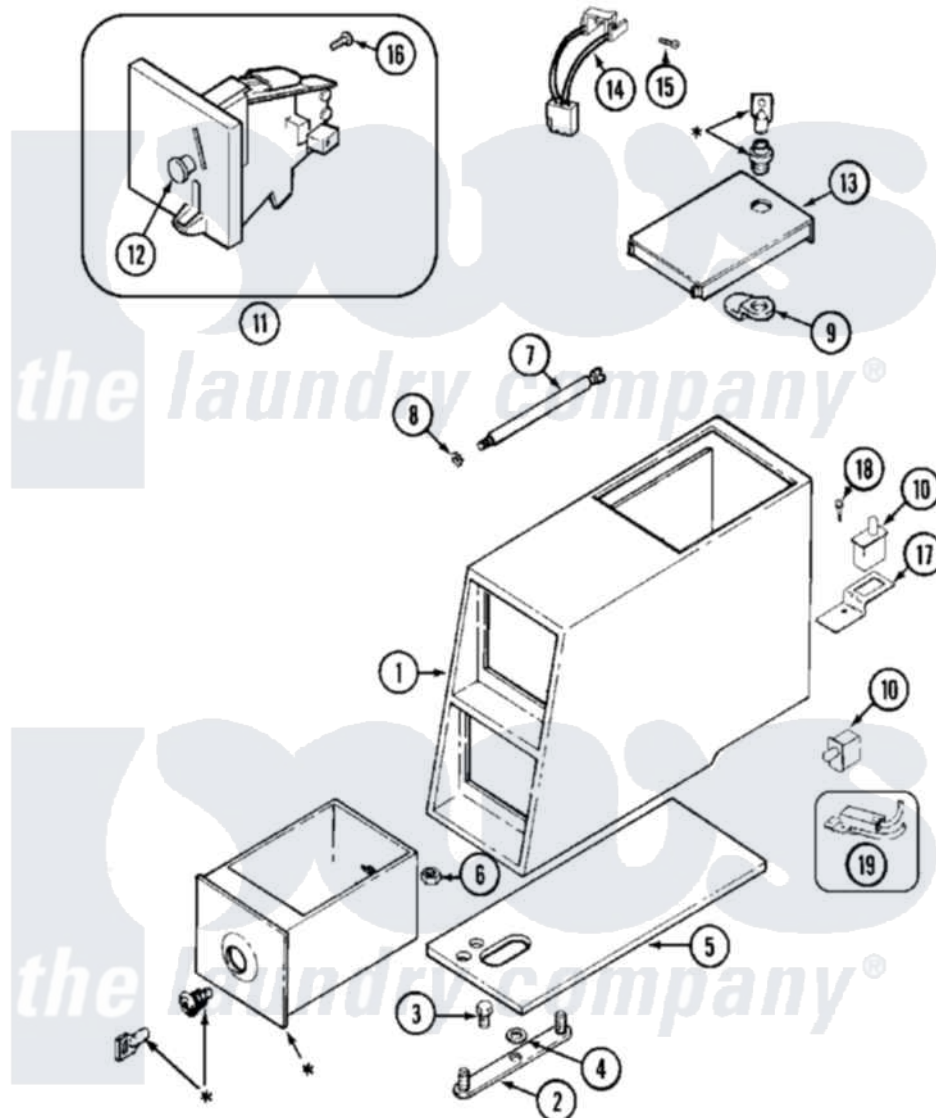

Maytag MAH14PDCBQ 02 - CONTROL CENTER (PD)

* CONTACT YOUR COMMERCIAL LAUNDRY DISTRIBUTOR

Maytag [Commercial Maytag MAH14PDCBQ Washer Parts](#) Parts Diagram 02 - CONTROL CENTER (PD)
 Click on the part number to view part

Item	Original Part Number	Replaced By	Status	Part Description
001	22002480			Vault, Coin PD Coin Drop Supplied By Dist.
"	33002428	22002480		Vault, Coin PD Coin Drop Supplied By Dist.
002	22001810		Not Available	STRAP, MOUNTING
003	22001996	3370225		Screw
004	910309			Washer, Mounting Strap
005	22002072			Gasket, Control Center
"	22002618			Gasket, Control Center
006	Y052740	62739		Nut, Lock
007	213035			Bolt, Locking
008	910181			Lockwasher, Terminal Block
009	NLA		Not Available	CAM, LOCKING
010	33001250			Switch, Vault And Service Door
"	912012	3400409		Screw
011	22001875			Coin Drop Assembly-Dual

"	22002144		Single Faceplate
"	22002535	W10133245	Dual Coin Drop Assembly
"	22003815		Dual Faceplate
012	216200		Face Plate Return Button
013	22001910	22003679	Timer Access Door Assembly
"	22002886	22003692	Timer Access Door Assembly
014	22001965		Optic Switch Assembly
015	314665		Screw, Switch Assembly
016	216068		Screw, Coin Drop
017	22001404		Bracket, Service Switch
018	22001069		Screw, Vault To Control Cover
019	22001966		Harness, Sensor Switch