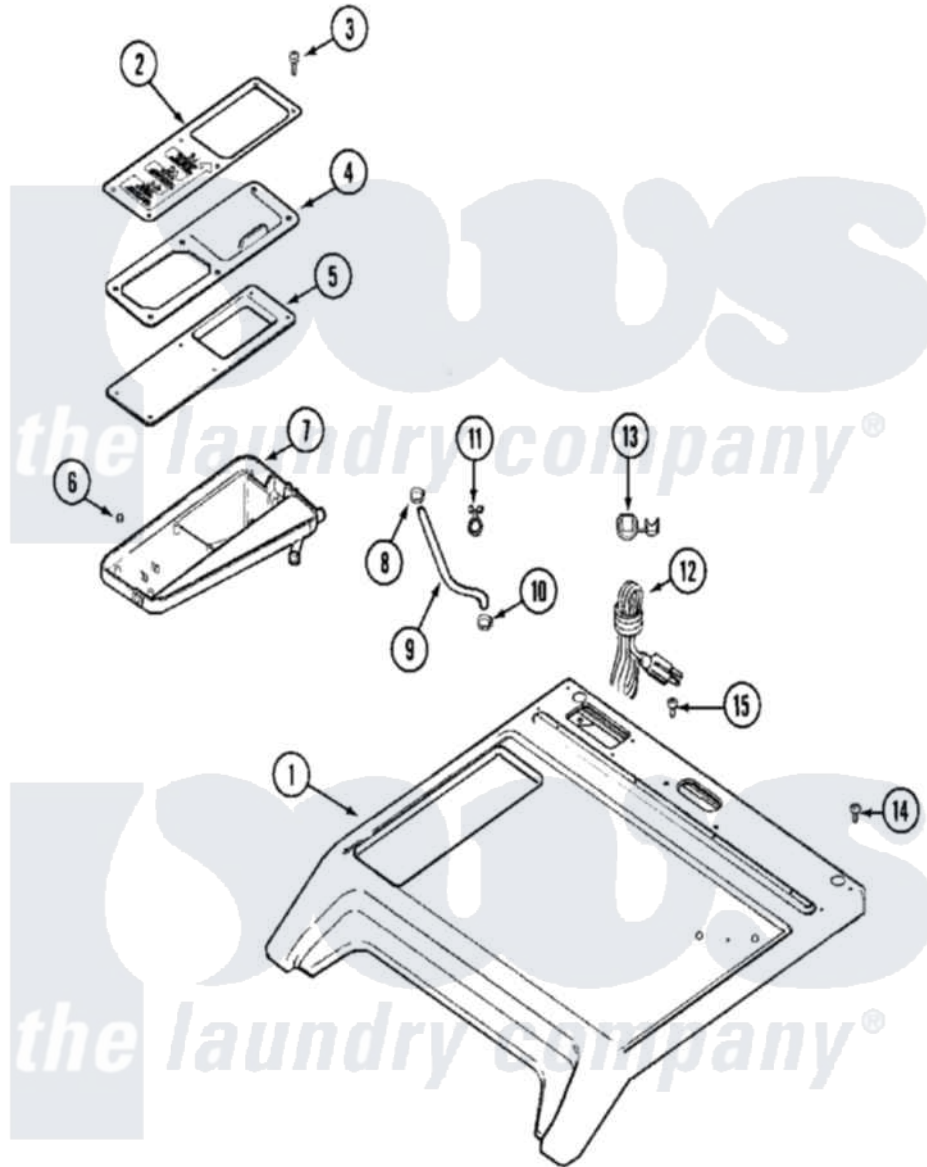

Maytag MAH14PDCBQ 03 - TOP

Maytag [Commercial Maytag MAH14PDCBQ Washer Parts](#) Parts Diagram 03 - TOP
 Click on the part number to view part

Item	Original Part Number	Replaced By	Status	Part Description
001	22002666		Not Available	COVER, TOP (BSQ)
"	NLA		Not Available	COVER, TOP (WHT)
002	22002032		Not Available	COVER, COMM. DISPENSER (WHT)
"	22002930			Cover, Comm. Dispenser
003	22002230	400021-1		Screw
004	22002091		Not Available	LID, COMMERCIAL DISPENSER
005	22002074		Not Available	BEZEL, COMMERCIAL
006	22002031			Palnut, Bezel
007	22002075		Not Available	DISPENSER BOTTOM, COMMERCIAL
008	22002054	285655		Clamp, Hose
009	22002084			Hose, Shower
010	201011	285655		Clamp, Hose
011	212276	W10116760		Screw
"	22002027	74007164		Lock- Purs

012	22001178	22003062	Cord, Power
013	211881		Grommet, Cord Part Not Used- Gas Models Only
014	912365	3370225	Screw
015	210186	3370225	Screw