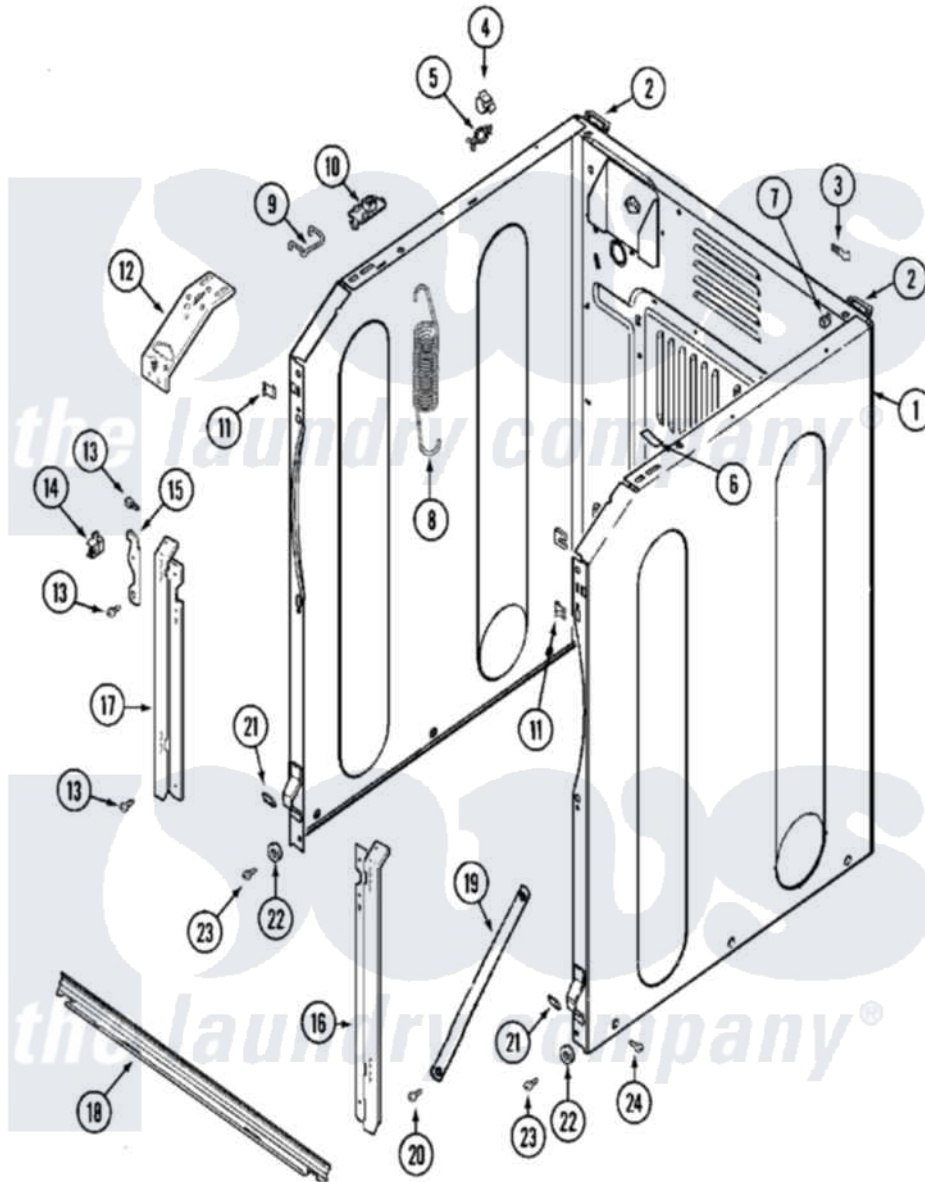

# Maytag MAH14PDCBQ 04 - CABINET-FRONT

Maytag Commercial Maytag MAH14PDCBQ Washer Parts Parts Diagram 04 - CABINET-FRONT  
 Click on the part number to view part

Item	Original Part Number	Replaced By	Status	Part Description
001	NLA		Not Available	CABINET ASSEMBLY (WHT)
002	NLA		Not Available	BRACKET, CABINET HINGE
003	22001996	<a href="#">3370225</a>		Screw
"	<a href="#">22002178</a>			Bracket, Air Dome Hose
"	NLA		Not Available	TIE, WIRE
004	<a href="#">Y310376</a>			Clip, Door Switch Harness
005	315471	<a href="#">22003298</a>		Retainer, Wire
006	<a href="#">33001836</a>			Strap, Top Cover Support
007	310933	<a href="#">33002194</a>		Nut, Speed
008	<a href="#">22002100</a>			Spring
009	22002098	<a href="#">22002297</a>		Support, Spring
010	<a href="#">22001997</a>			Spacer, Top Cover
011	<a href="#">22002049</a>			Clip Note: Clip, Front Panel
012	<a href="#">22002090</a>			Brace, Corner
013	<a href="#">22001995</a>			Screw Note: Screw, Tumbler Front And Shroud
014	<a href="#">22002001</a>			Support, Hinge

015	22002247	<a href="#">33002597</a>	Hook, Security
016	22002034	<a href="#">22003224</a>	Bracket, Shroud
017	22002035	<a href="#">22002985</a>	Bracket, Shroud
018	<a href="#">22001993</a>		Bridge, Shroud Support
019	<a href="#">22001995</a>		Screw Note: Screw, Tumbler Front And Shroud
"	22002231	<a href="#">22002767</a>	Brace, Cross
020	<a href="#">22001995</a>		Screw Note: Screw, Tumbler Front And Shroud
021	<a href="#">22002239</a>		Clip, Front Panel
022	<a href="#">22002025</a>		Disc, Front Panel Spacer
023	<a href="#">22001995</a>		Screw Note: Screw, Tumbler Front And Shroud
024	<a href="#">213007</a>		Xfor Cabinet See Cabinet, Back