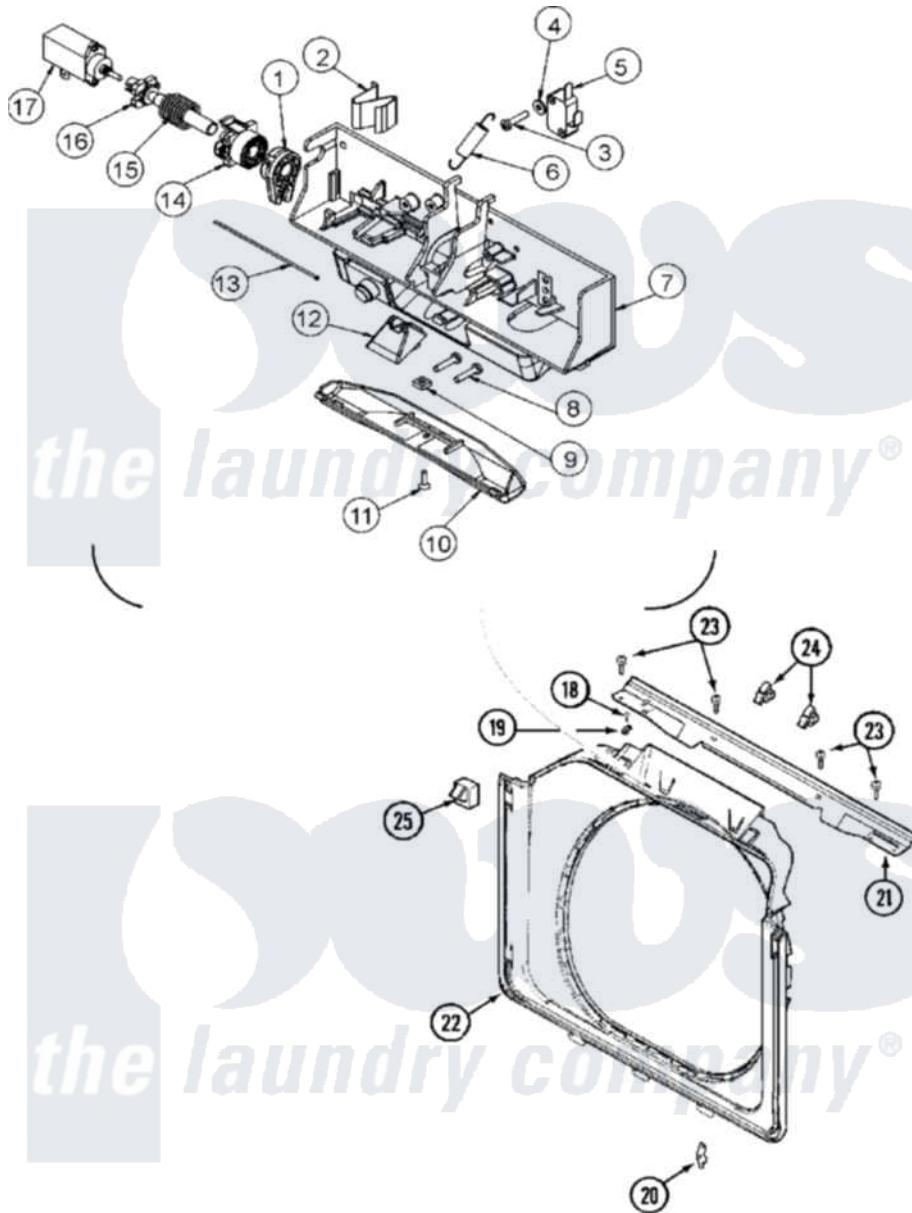

# Maytag MAH14PDCBQ 05 - DOOR SHROUD & DOOR LATCH ASSEMBLY

Maytag Commercial Maytag MAH14PDCBQ Washer Parts Parts Diagram 05 - DOOR SHROUD & DOOR LATCH ASSEMBLY

[Click on the part number to view part](#)

Item	Original Part Number	Replaced By	Status	Part Description
001	<a href="#">22003716</a>			Rotating Gear, Latch
002	<a href="#">22003717</a>			Spring, Latch
003	<a href="#">22001352</a>			Screw, Check Switch
004	<a href="#">22002165</a>			Washer, Door Lock Switch
005	<a href="#">22002162</a>			Switch, Door Lock Spin Enable
006	<a href="#">22002158</a>			Spring, Gear Return
007	<a href="#">22003722</a>			Switch Holder Assembly, Latch
008	<a href="#">22003719</a>			Screw, Latch
009	<a href="#">22003720</a>			Nut, Latch
010	<a href="#">22002957</a>			Cover, Latch Assembly
011	22002435	<a href="#">241877</a>		Screw
012	<a href="#">22003055</a>			Ramp, Door Hoop
013	<a href="#">22002164</a>			Cable, Door
014	<a href="#">22003715</a>			Sliding Gear, Latch
015	<a href="#">22003721</a>			Spring, Axle / Latch

016	<a href="#">22003718</a>		Axle, Latch
017	<a href="#">22002119</a>		Motor, Wax
018	22001996	<a href="#">3370225</a>	Screw
019	<a href="#">22002014</a>		Clip, Harness To Support
020	22002095	<a href="#">12001994</a>	Cover
"	22002612	<a href="#">12002113</a>	Hinge Cove
021	<a href="#">22002015</a>		Support, Door Lock
022	<a href="#">22002234</a>		Shroud And Dispenser Hose
023	<a href="#">22001995</a>		Screw Note: Screw, Tumbler Front And Shroud
024	<a href="#">Y310376</a>		Clip, Door Switch Harness
025	<a href="#">22002046</a>		Switch, Secondary Door