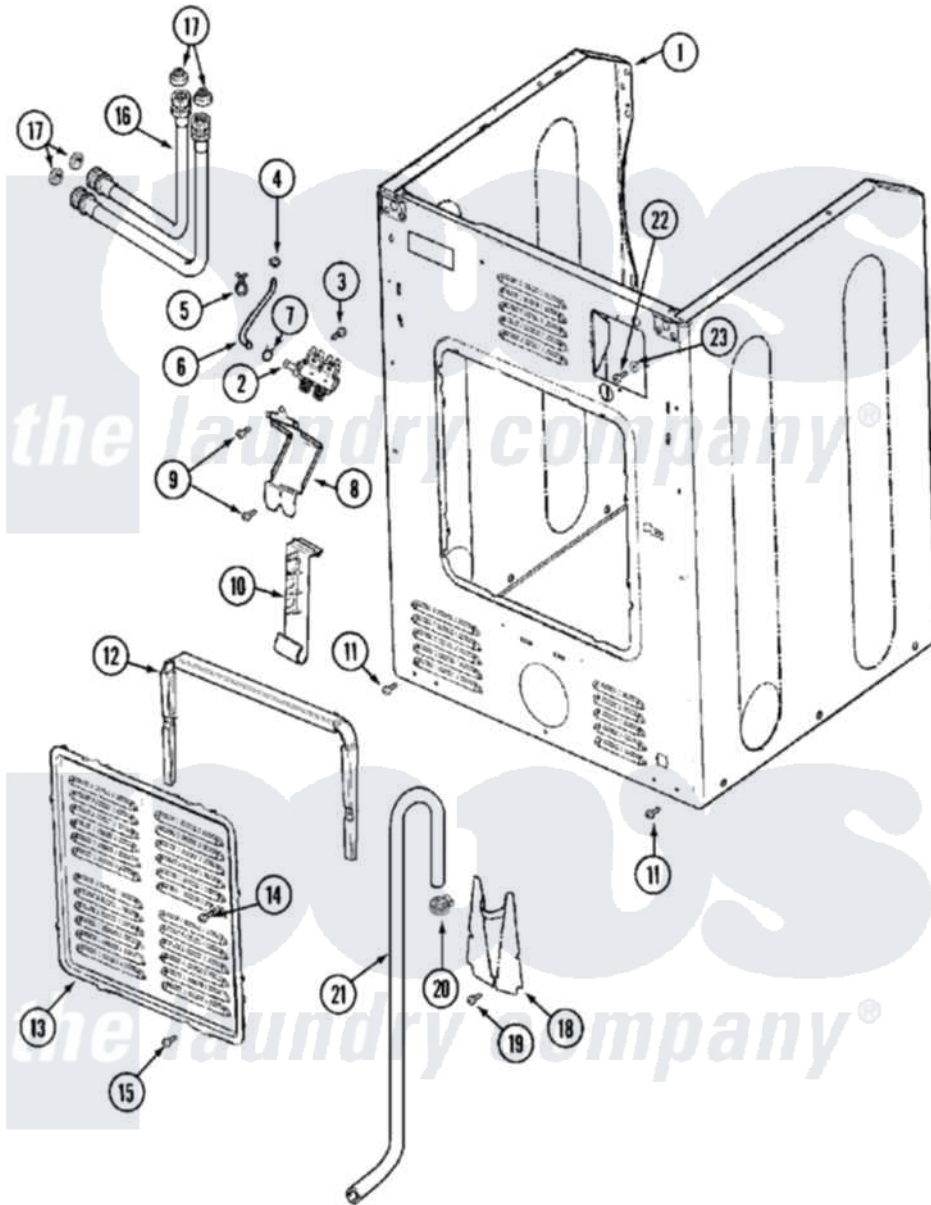

Maytag MAH14PDCBQ 06 - CABINET-REAR

Maytag Commercial Maytag MAH14PDCBQ Washer Parts Parts Diagram 06 - CABINET-REAR
 Click on the part number to view part

Item	Original Part Number	Replaced By	Status	Part Description
001	NLA		Not Available	CABINET ASSY. (WHT)
002	22002101			Valve, Water
003	Y313561			Screw---NA
004	22002054	285655		Clamp, Hose
005	22002027	74007164		Lock- Purs
006	22001987	22002296		Hose, Injector
007	216169	596669		Clamp, Manifold
008	22002089	22002572		Bracket- W
009	22001996	3370225		Screw
010	22002076	33002213		Rack, Hose
011	22001995			Screw Note: Screw, Tumbler Front And Shroud
012	22002022			Spacer, Access Panel
013	22002092			Panel, Access
014	213117	67006908		Screw, Ice Rack
015	22001996	3370225		Screw
016	202860			Inlet Hose Assembly

017	Y013783		Washer, Inlet Hose
018	22002093	22002704	Cover, Drain Hose
"	22002704		Cover, Drain Hose
019	22001995		Screw Note: Screw, Tumbler Front And Shroud
020	22001984	285655	Clamp, Hose
021	12001659	12001807	Drain Hose Kit
"	22002891	12001807	Drain Hose Kit
"	22002892		Retainer, Drain Hose
"	22002893	8539404	Tie-Wire
"	NLA	Not Available	HOSE, DRAIN---N
022	NLA	Not Available	SCREW, GROUND LUG
023	NLA	Not Available	WASHER, GROUND LUG