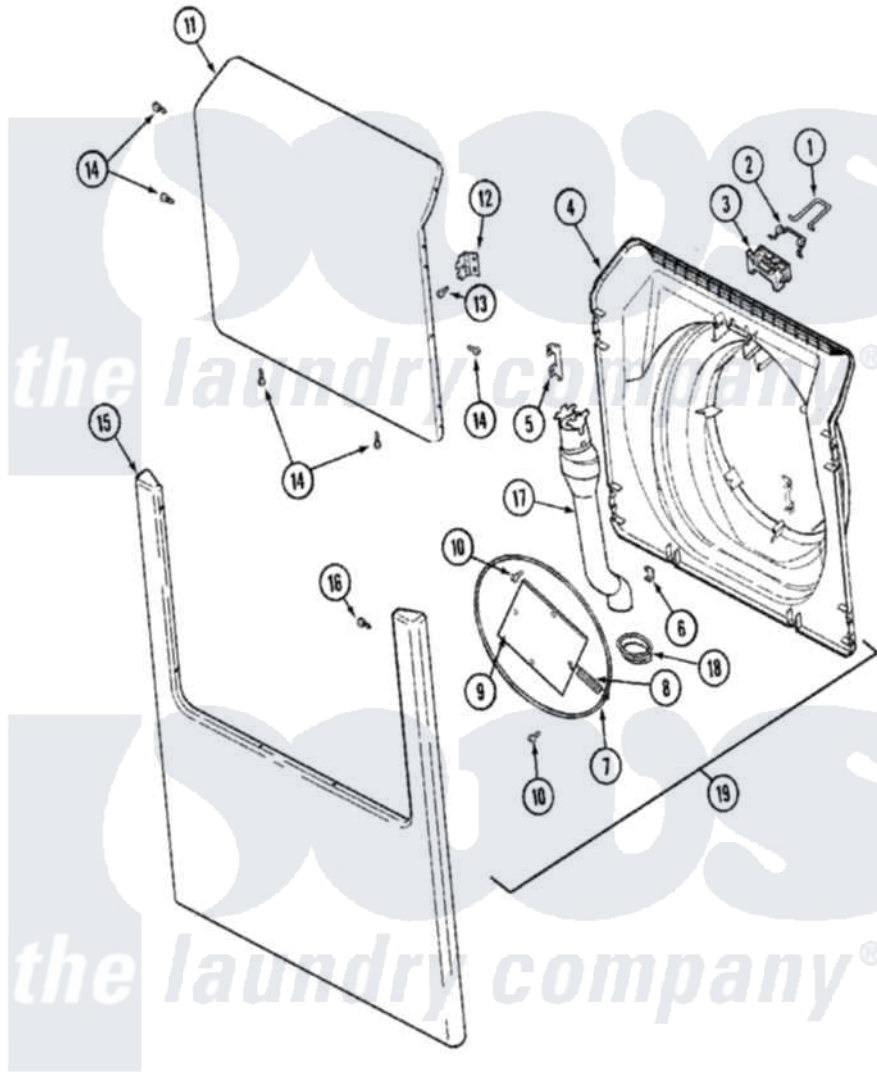

Maytag MAH14PDCBQ 09 - DOOR & FRONT PANEL

Maytag Commercial Maytag MAH14PDCBQ Washer Parts Parts Diagram 09 - DOOR & FRONT PANEL
 Click on the part number to view part

Item	Original Part Number	Replaced By	Status	Part Description
001	22002002	22003222		Hoop, Lock
002	22002003			Spring, Latch
003	22002168			Support, Lock Hoop
004	22002539	22003083		Liner, Door Assembly W/Vent
"	22003076	22003083		Liner, Door Assembly W/Vent
"	22003078			Door, Inner
005	22002038			Clip, Door
006	22002039			Clip, Door
007	22002104			Frame, Wire
008	22002356			Spring, Plate
009	22002094			Frame, Wire
010	22002007			Screw, Wire Frame
011	22001979			Door, Outer
"	22002333			Label, Open Door
"	22002660		Not Available	DOOR, OUTER (BSQ-W/DAMPER)
012	22002000	22002798		Hinge, Door

"	22002703	22002798	Hinge, Door
013	22002062	98006631	Screw
014	22002063		Screw No.8-18AB Wafer Head
015	22002049		Clip Note: Clip, Front Panel
"	22002241	22002836	Panel, Front
"	22002663	Not Available	PANEL, FRONT (BISQ)
016	22002243		Screw, Front Panel And Hinge
"	22002244		Clip, Grounding
017	22002990	22003850	Vent Tube Assembly
018	22003075		Grommet, Vent Tube
019	22003083		Liner, Door Assembly W/Vent
"	22003085		Liner, Door Assembly W/Vent