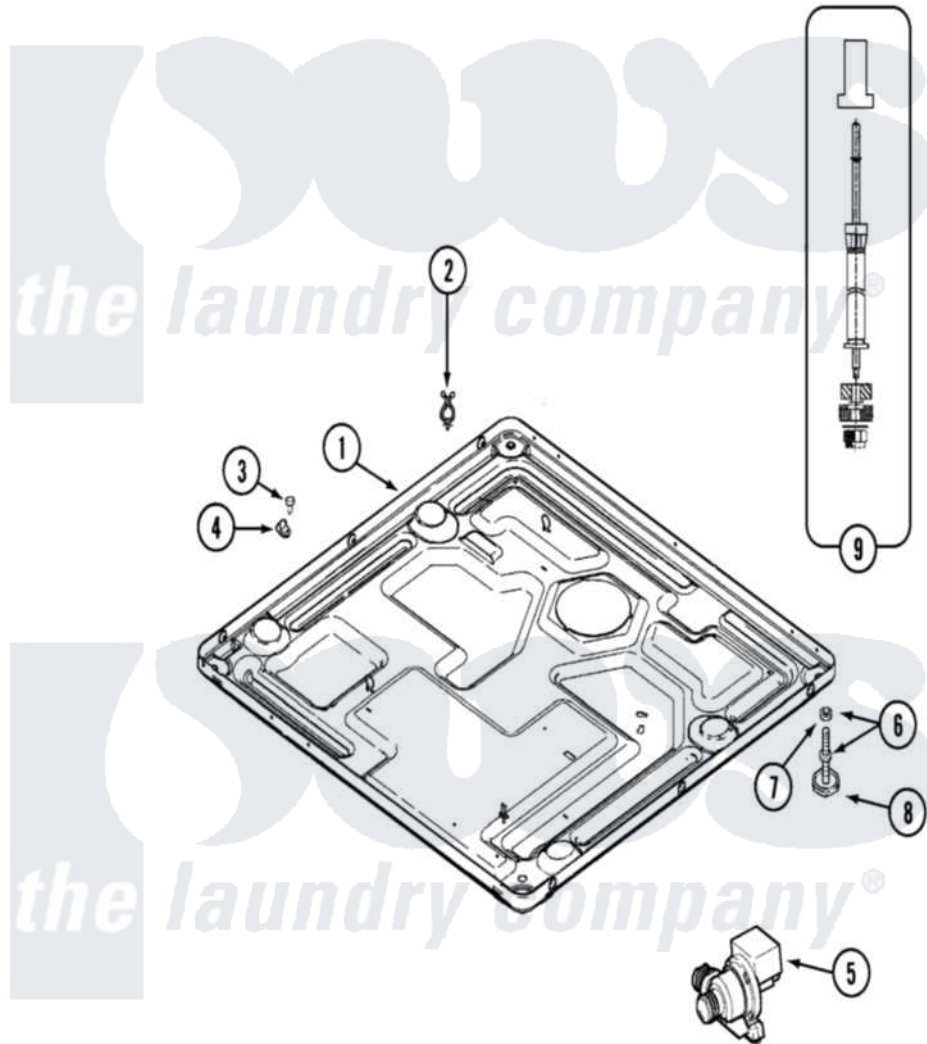

Maytag MAH14PDCBQ 10 - BASE

Maytag [Commercial Maytag MAH14PDCBQ Washer Parts](#) Parts Diagram 10 - BASE
 Click on the part number to view part

Item	Original Part Number	Replaced By	Status	Part Description
001	22002240	22003435		Base, Assembly
002	315471	22003298		Retainer, Wire
003	212276	W10116760		Screw
004	22002014			Clip, Harness To Support
005	22001982	22003059		Pump, Drain
"	22002939	22003059		Pump, Drain
006	22001915	22003544		Adjustable Leg W/Foot And Nut
007	Y052740	62739		Nut, Lock
008	210684			Foot, Adjustable Leg
009	22001988			Strut Assembly-Rear