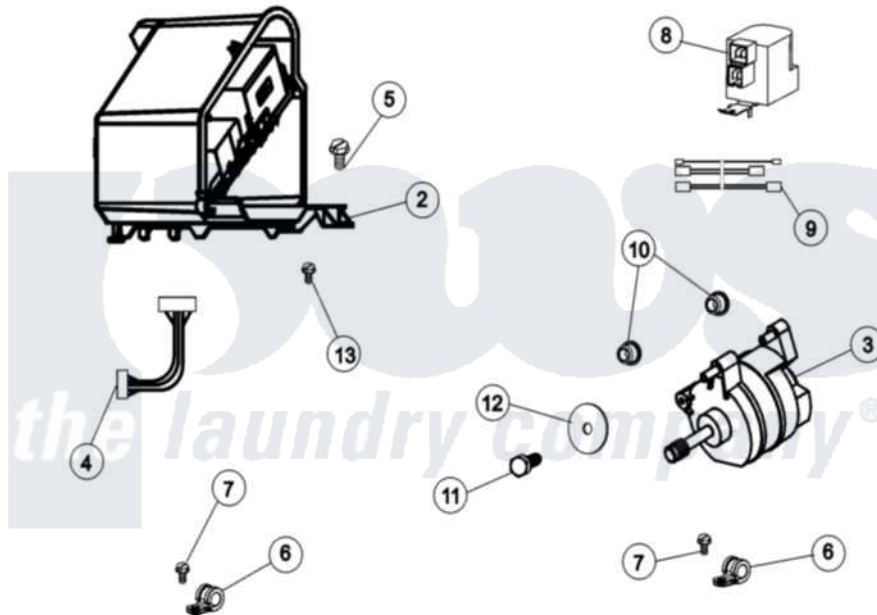

Maytag MAH14PDCBQ 11 - MOTOR & MOTOR CONTROL

(SEE TEXT FOR ITEMS 2, 3, 4 AND 8)

Maytag Commercial Maytag MAH14PDCBQ Washer Parts Parts Diagram 11 - MOTOR & MOTOR CONTROL
 Click on the part number to view part

Item	Original Part Number	Replaced By	Status	Part Description
001	12002039			Neptune Motor Conversion Kit
002	22004046			Control Assembly, Motor
003	22003856			Motor, Variable Speed
004	22004047	22004212		Motor Harness
005	33002190			SCrew, C BraCe, BraCket, Cabinet
006	22004102			P Clips
007	22002300	9740848		Screw, Mixing Valve Mounting
008	22003854	22003858		EMI Suppression Filter, 16a
009	22004101			Repair Jumper Harness
010	22003329			Isolator, Motor
011	22003686			Bolt, Motor
012	22002320			Washer, Belt Tension Bolt
013	22004103			Screw