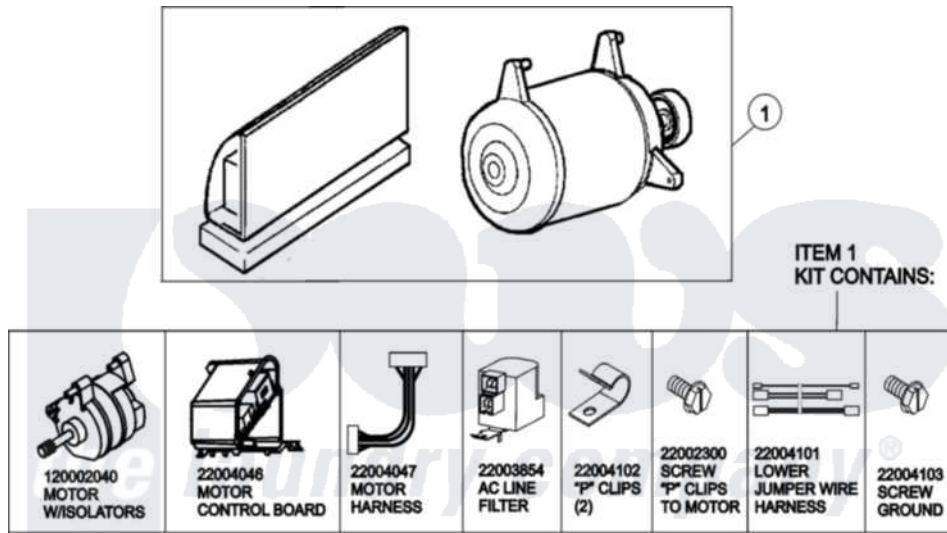

Maytag MAH14PDCBQ 11 - MOTOR & MOTOR CONTROL

(SEE TEXT FOR ITEMS 2, 3, 4 AND 8)

Maytag Commercial Maytag MAH14PDCBQ Washer Parts Parts Diagram 11 - MOTOR & MOTOR CONTROL
 Click on the part number to view part

Item	Original Part Number	Replaced By	Status	Part Description
001	12002039			Neptune Motor Conversion Kit
002	22004046			Control Assembly, Motor
003	22003856			Motor, Variable Speed
004	22004047	22004212		Motor Harness
005	33002190			SCrew, C BraCe, BraCket, Cabinet
006	22004102			P Clips
007	22002300	9740848		Screw, Mixing Valve Mounting
008	22003854	22003858		EMI Suppression Filter, 16a
009	22004101			Repair Jumper Harness
010	22003329			Isolator, Motor
011	22003686			Bolt, Motor
012	22002320			Washer, Belt Tension Bolt
013	22004103			Screw