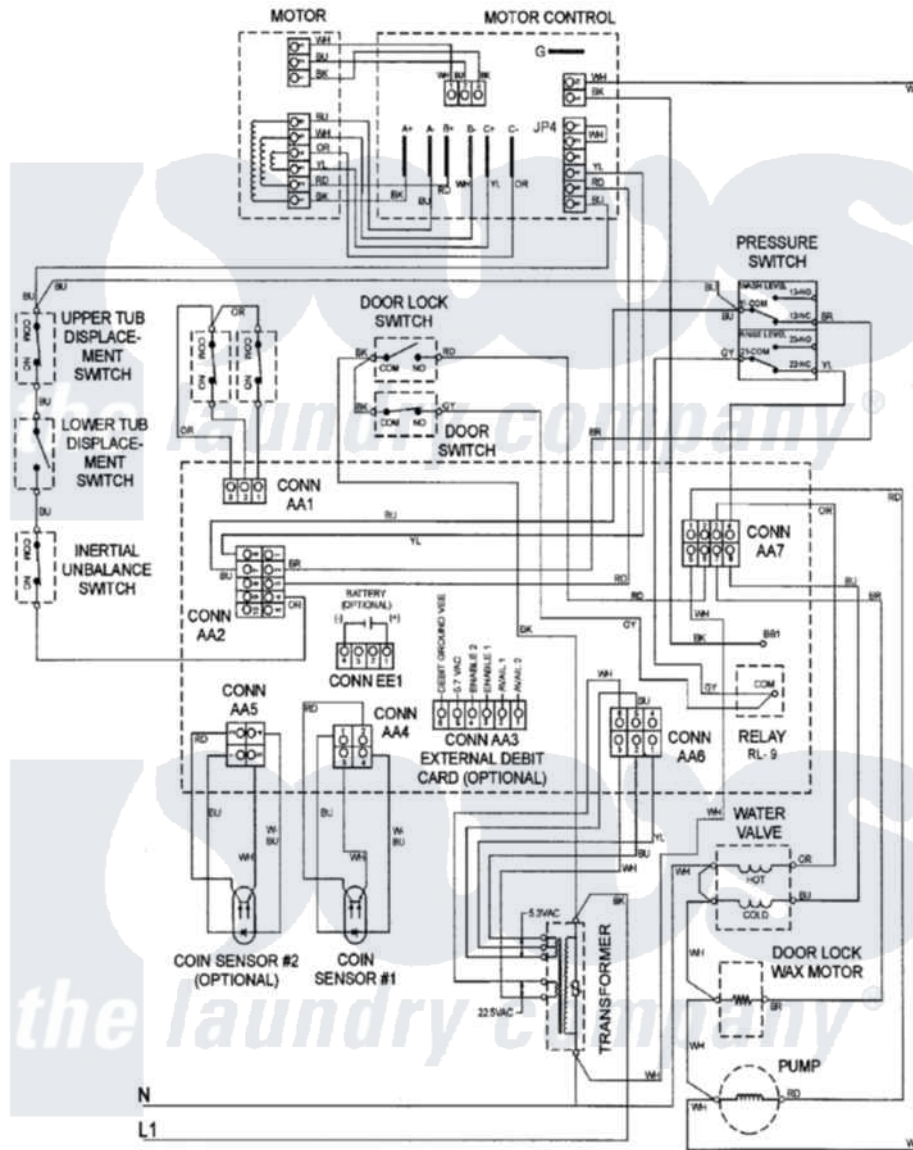

Maytag MAH14PDCBQ 12 - WIRING INFORMATION

Maytag [Commercial Maytag MAH14PDCBQ Washer Parts](#) Parts Diagram 12 - WIRING INFORMATION
 Click on the part number to view part

Item	Original Part Number	Replaced By	Status	Part Description
001	NLA		Not Available	WIRING INFORMATION