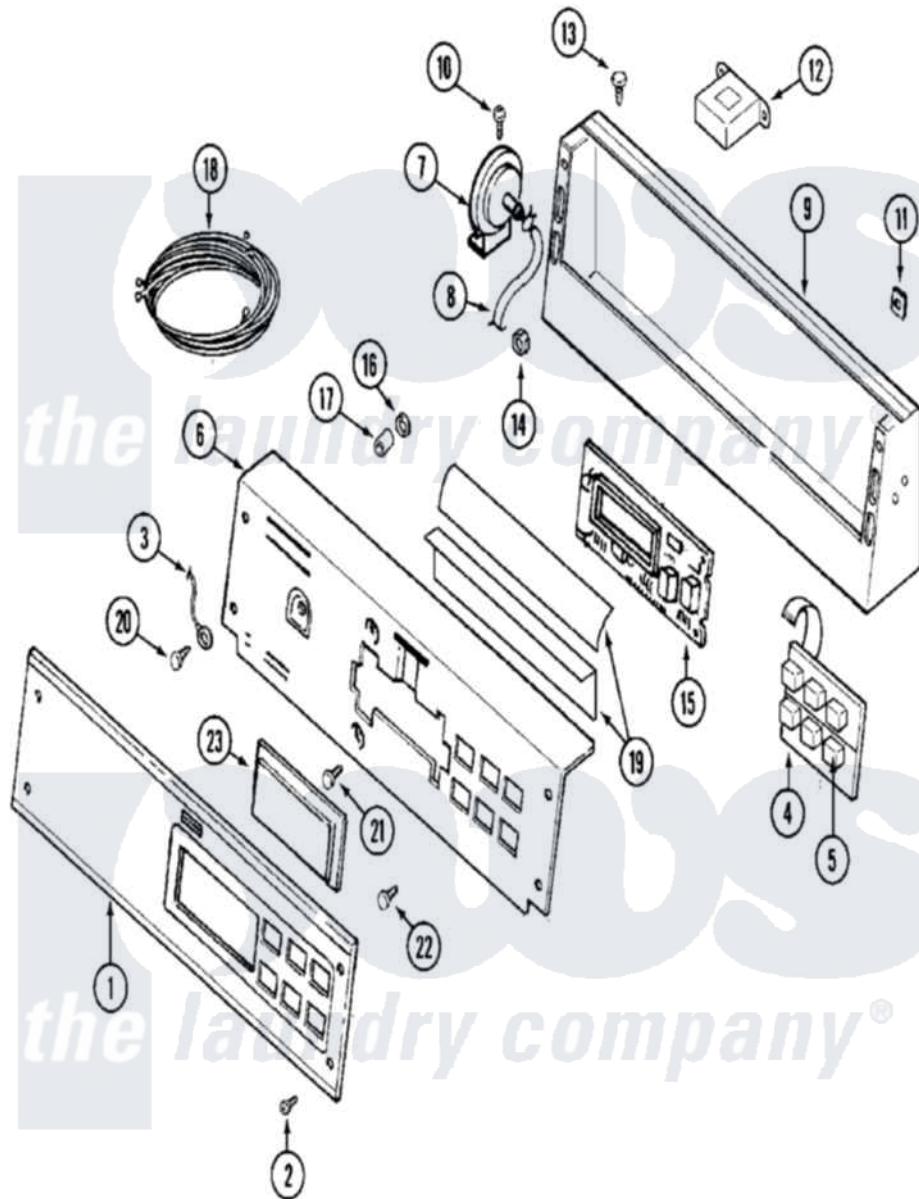

Maytag MAH14PDCBW 01 - CONTROL PANEL

Maytag [Commercial Maytag MAH14PDCBW Washer Parts](#) Parts Diagram 01 - CONTROL PANEL
 Click on the part number to view part

Item	Original Part Number	Replaced By	Status	Part Description
001	22002043	22004349		Facia - Pd/Ps
002	215506			Screw, Control Panel Overlay
003	205810			Wire, Ground
004	206808	W10135389		Push Button And Switch Assembly
"	215527	W10140652		Screw, 6-20 X 1/2
005	215517	W10131113		Push Button
006	22002036			Switch Bracket And Back Brkt-White
"	22002929			Switch Brkt And Back Brkt
007	22002048	22002921		Switch- Pr
008	22002010			Hose, Pressure Switch
"	NLA		Not Available	CLIP, PRESSURE SWITCH HOSE
009	22002329			Console
"	22002889			Console
010	22001996	3370225		Screw

011	215003		Fastener, Panel And Bracket
012	22001960		Transformer
013	211251		Screw, Transformer
014	22001419		Nut, Transformer
015	22002732	22004335	Control Board
016	912077		Locknut, Reader Harness
017	33001204		Stand-Off, Ccontrol Board
018	NLA	Not Available	WIRE HARNESS, MAIN---NA
019	22001511	22002954	Deflector, Water
020	211252		Screw, Ground Wire
021	215526		Screw, Circuit Board
022	215527	W10140652	Screw, 6-20 X 1/2
023	22001962	W10131114	Cover, Display