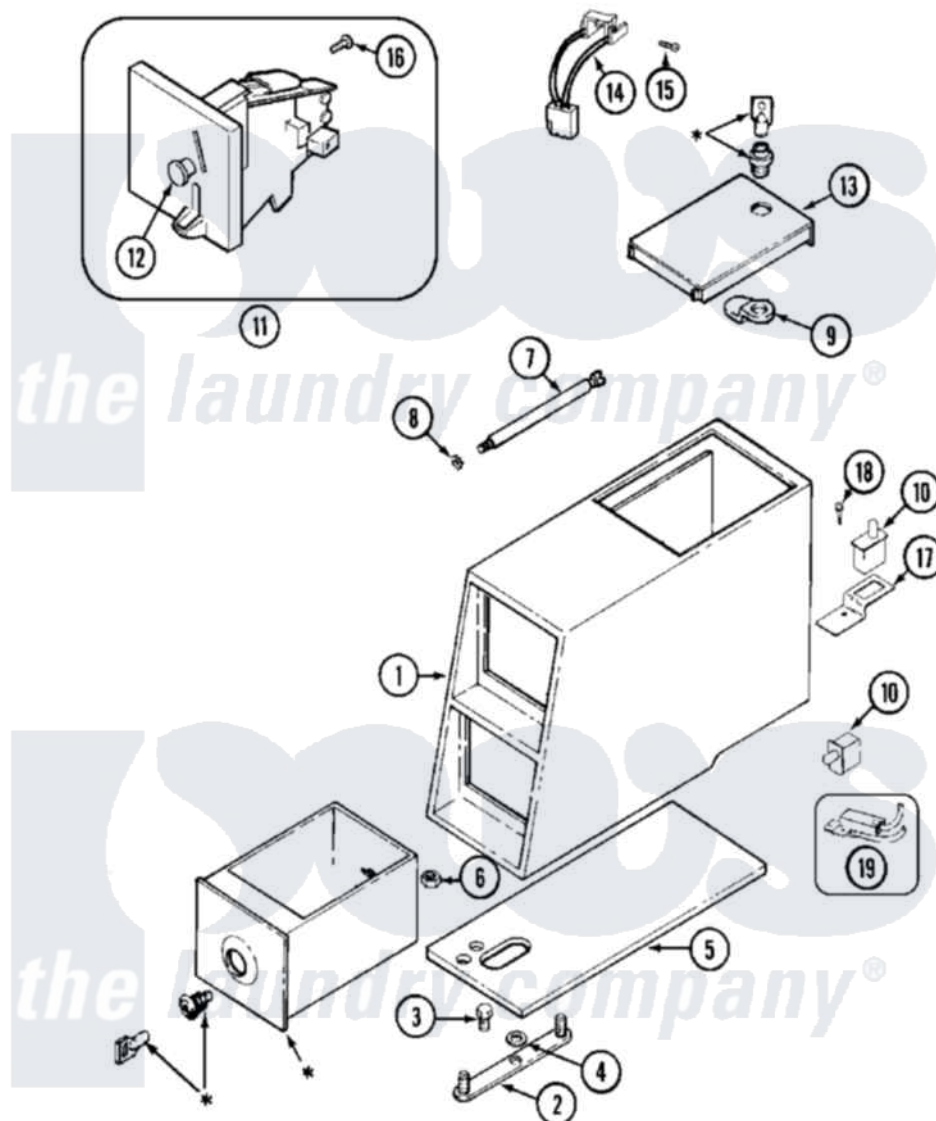

Maytag MAH14PDCBW 02 - CONTROL CENTER (PD)

* CONTACT YOUR COMMERCIAL LAUNDRY DISTRIBUTOR

Maytag [Commercial Maytag MAH14PDCBW Washer Parts](#) Parts Diagram 02 - CONTROL CENTER (PD)
 Click on the part number to view part

Item	Original Part Number	Replaced By	Status	Part Description
001	22002480			Vault, Coin PD Coin Drop Supplied By Dist.
"	33002428	22002480		Vault, Coin PD Coin Drop Supplied By Dist.
002	22001810		Not Available	STRAP, MOUNTING
003	22001996	3370225		Screw
004	910309			Washer, Mounting Strap
005	22002072			Gasket, Control Center
"	22002618			Gasket, Control Center
006	Y052740	62739		Nut, Lock
007	213035			Bolt, Locking
008	910181			Lockwasher, Terminal Block
009	NLA		Not Available	CAM, LOCKING
010	33001250			Switch, Vault And Service Door
"	912012	3400409		Screw
011	22001875			Coin Drop Assembly-Dual

"	22002144		Single Faceplate
"	22002535	W10133245	Dual Coin Drop Assembly
"	22003815		Dual Faceplate
012	216200		Face Plate Return Button
013	22001910	22003679	Timer Access Door Assembly
"	22002886	22003692	Timer Access Door Assembly
014	22001965		Optic Switch Assembly
015	314665		Screw, Switch Assembly
016	216068		Screw, Coin Drop
017	22001404		Bracket, Service Switch
018	22001069		Screw, Vault To Control Cover
019	22001966		Harness, Sensor Switch