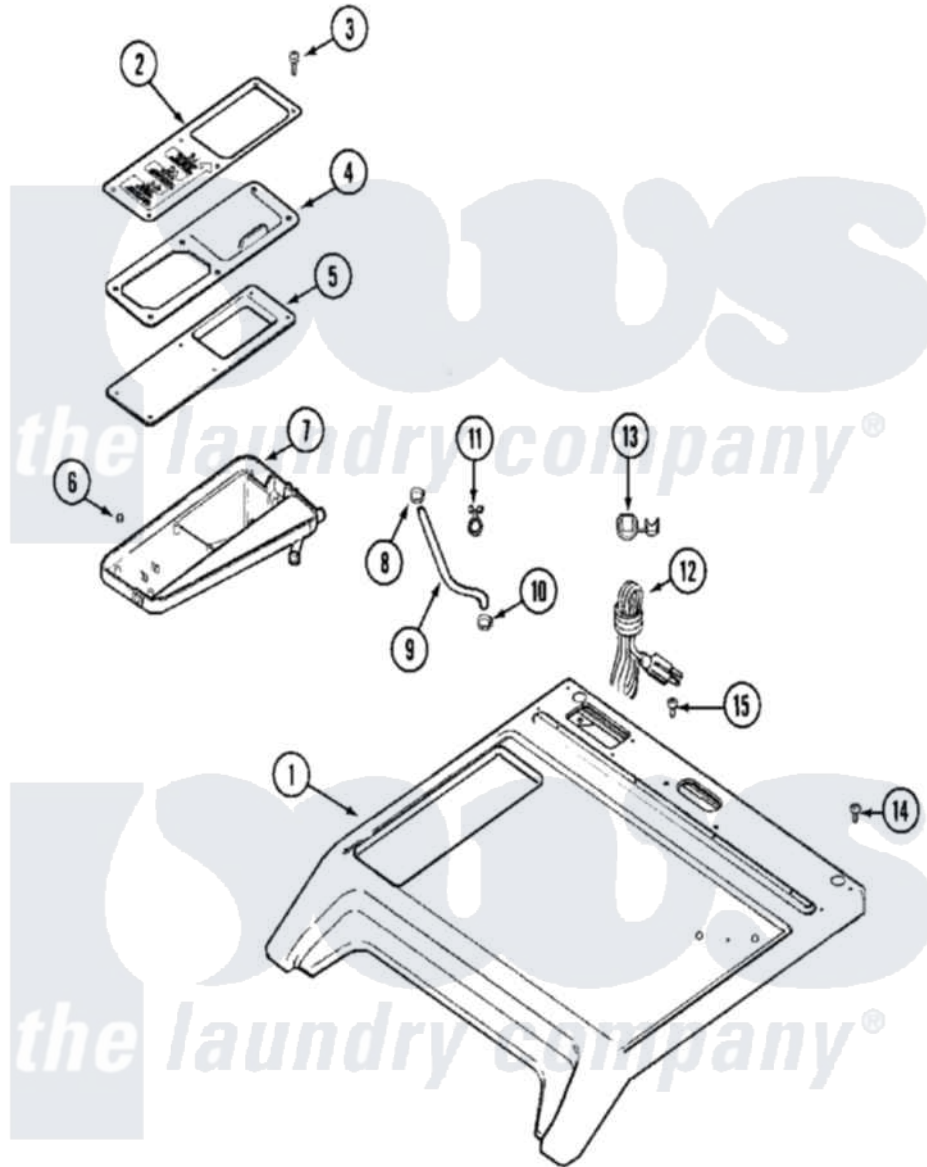

# Maytag MAH14PDCBW 03 - TOP

Maytag [Commercial Maytag MAH14PDCBW Washer Parts](#) Parts Diagram 03 - TOP  
 Click on the part number to view part

Item	Original Part Number	Replaced By	Status	Part Description
001	22002666		Not Available	COVER, TOP (BSQ)
"	NLA		Not Available	COVER, TOP (WHT)
002	22002032		Not Available	COVER, COMM. DISPENSER (WHT)
"	<a href="#">22002930</a>			Cover, Comm. Dispenser
003	22002230	<a href="#">400021-1</a>		Screw
004	22002091		Not Available	LID, COMMERCIAL DISPENSER
005	22002074		Not Available	BEZEL, COMMERCIAL
006	<a href="#">22002031</a>			Palnut, Bezel
007	22002075		Not Available	DISPENSER BOTTOM, COMMERCIAL
008	22002054	<a href="#">285655</a>		Clamp, Hose
009	<a href="#">22002084</a>			Hose, Shower
010	201011	<a href="#">285655</a>		Clamp, Hose
011	212276	<a href="#">W10116760</a>		Screw
"	22002027	<a href="#">74007164</a>		Lock- Purs

012	22001178	<a href="#">22003062</a>	Cord, Power
013	<a href="#">211881</a>		Grommet, Cord Part Not Used- Gas Models Only
014	912365	<a href="#">3370225</a>	Screw
015	210186	<a href="#">3370225</a>	Screw