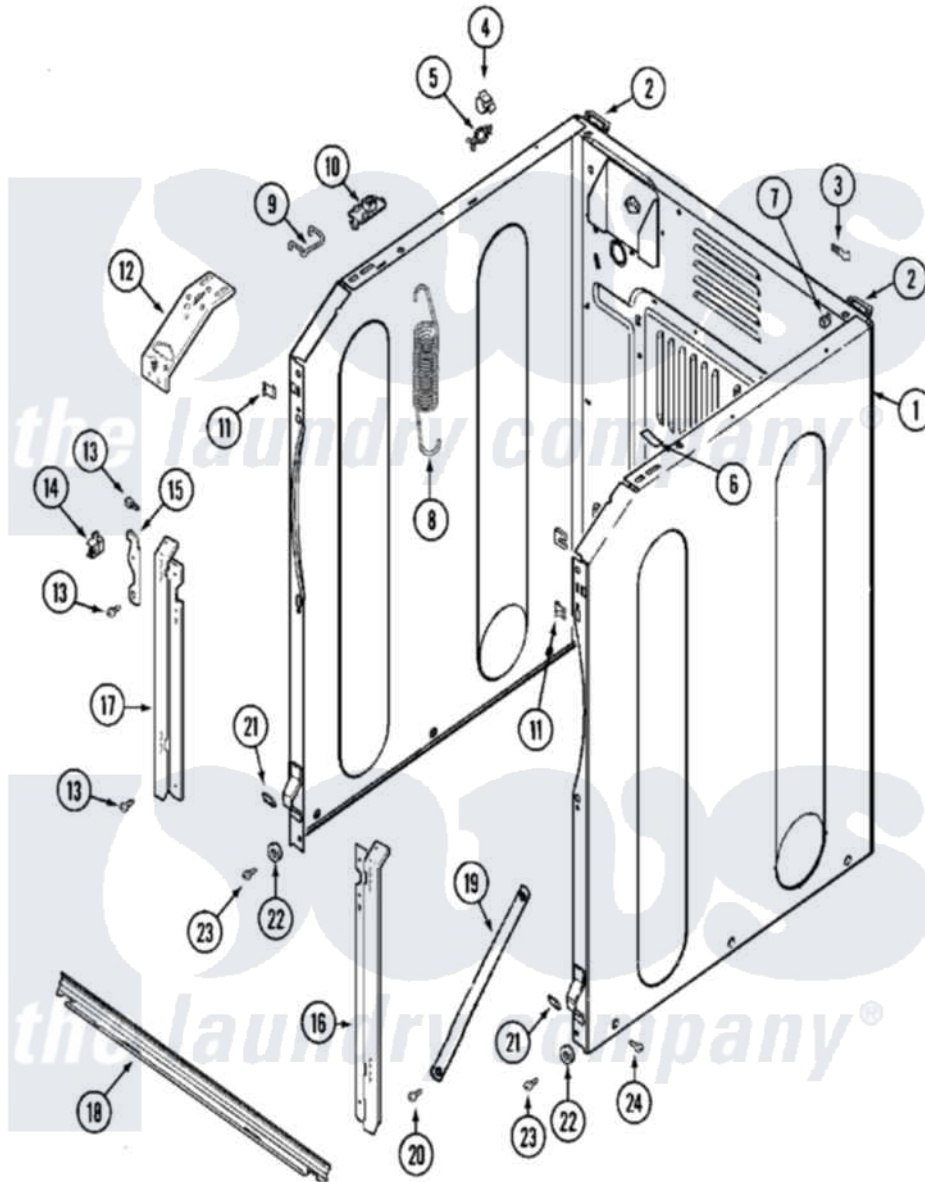

# Maytag MAH14PDCBW 04 - CABINET-FRONT

Maytag Commercial Maytag MAH14PDCBW Washer Parts Parts Diagram 04 - CABINET-FRONT  
 Click on the part number to view part

Item	Original Part Number	Replaced By	Status	Part Description
001	NLA		Not Available	CABINET ASSEMBLY (WHT)
002	NLA		Not Available	BRACKET, CABINET HINGE
003	22001996	<a href="#">3370225</a>		Screw
"	<a href="#">22002178</a>			Bracket, Air Dome Hose
"	NLA		Not Available	TIE, WIRE
004	<a href="#">Y310376</a>			Clip, Door Switch Harness
005	315471	<a href="#">22003298</a>		Retainer, Wire
006	<a href="#">33001836</a>			Strap, Top Cover Support
007	310933	<a href="#">33002194</a>		Nut, Speed
008	<a href="#">22002100</a>			Spring
009	22002098	<a href="#">22002297</a>		Support, Spring
010	<a href="#">22001997</a>			Spacer, Top Cover
011	<a href="#">22002049</a>			Clip Note: Clip, Front Panel
012	<a href="#">22002090</a>			Brace, Corner
013	<a href="#">22001995</a>			Screw Note: Screw, Tumbler Front And Shroud
014	<a href="#">22002001</a>			Support, Hinge

015	22002247	<a href="#">33002597</a>	Hook, Security
016	22002034	<a href="#">22003224</a>	Bracket, Shroud
017	22002035	<a href="#">22002985</a>	Bracket, Shroud
018	<a href="#">22001993</a>		Bridge, Shroud Support
019	<a href="#">22001995</a>		Screw Note: Screw, Tumbler Front And Shroud
"	22002231	<a href="#">22002767</a>	Brace, Cross
020	<a href="#">22001995</a>		Screw Note: Screw, Tumbler Front And Shroud
021	<a href="#">22002239</a>		Clip, Front Panel
022	<a href="#">22002025</a>		Disc, Front Panel Spacer
023	<a href="#">22001995</a>		Screw Note: Screw, Tumbler Front And Shroud
024	<a href="#">213007</a>		Xfor Cabinet See Cabinet, Back