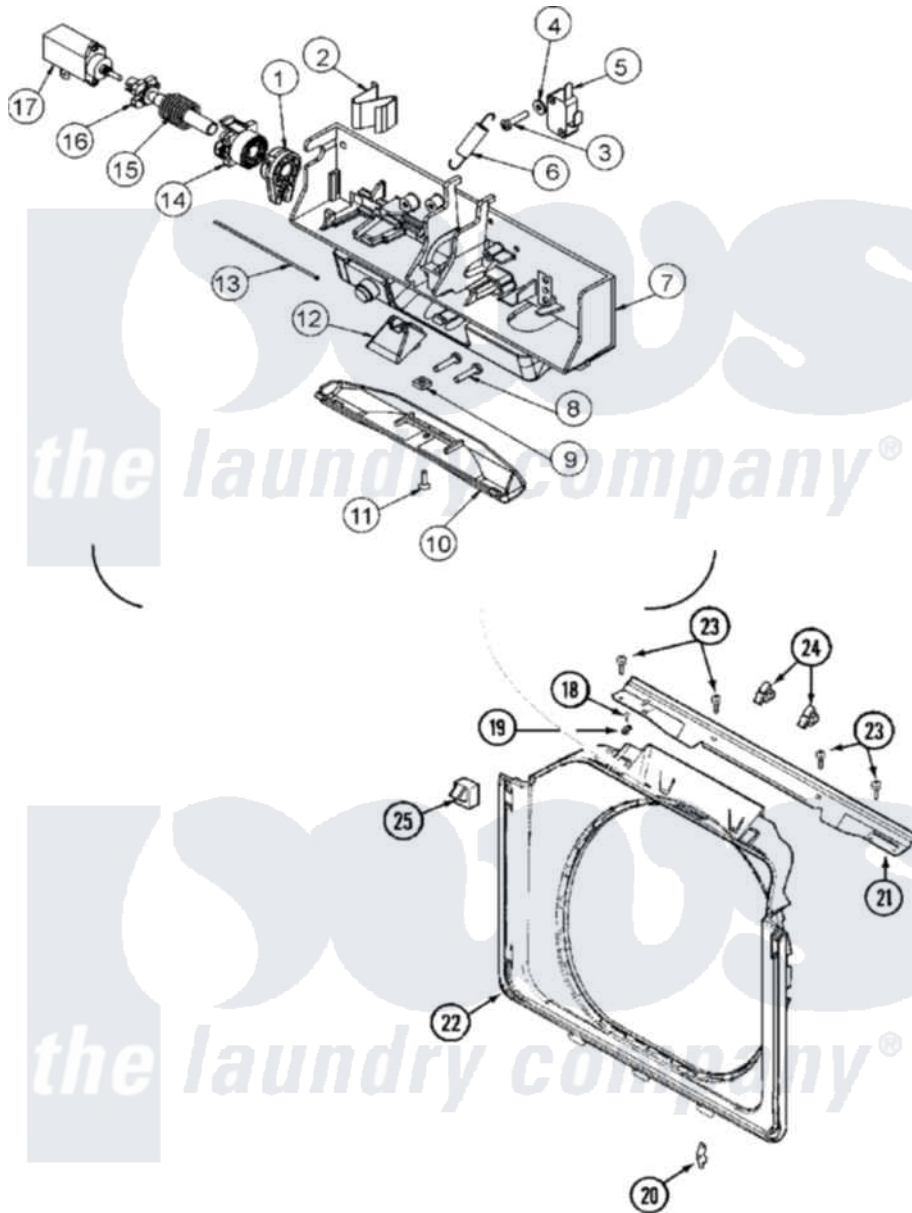

Maytag MAH14PDCBW 05 - DOOR SHROUD & DOOR LATCH ASSEMBLY

Maytag Commercial Maytag MAH14PDCBW Washer Parts Parts Diagram 05 - DOOR SHROUD & DOOR LATCH ASSEMBLY

[Click on the part number to view part](#)

Item	Original Part Number	Replaced By	Status	Part Description
001	22003716			Rotating Gear, Latch
002	22003717			Spring, Latch
003	22001352			Screw, Check Switch
004	22002165			Washer, Door Lock Switch
005	22002162			Switch, Door Lock Spin Enable
006	22002158			Spring, Gear Return
007	22003722			Switch Holder Assembly, Latch
008	22003719			Screw, Latch
009	22003720			Nut, Latch
010	22002957			Cover, Latch Assembly
011	22002435	241877		Screw
012	22003055			Ramp, Door Hoop
013	22002164			Cable, Door
014	22003715			Sliding Gear, Latch
015	22003721			Spring, Axle / Latch

016	22003718		Axle, Latch
017	22002119		Motor, Wax
018	22001996	3370225	Screw
019	22002014		Clip, Harness To Support
020	22002095	12001994	Cover
"	22002612	12002113	Hinge Cove
021	22002015		Support, Door Lock
022	22002234		Shroud And Dispenser Hose
023	22001995		Screw Note: Screw, Tumbler Front And Shroud
024	Y310376		Clip, Door Switch Harness
025	22002046		Switch, Secondary Door