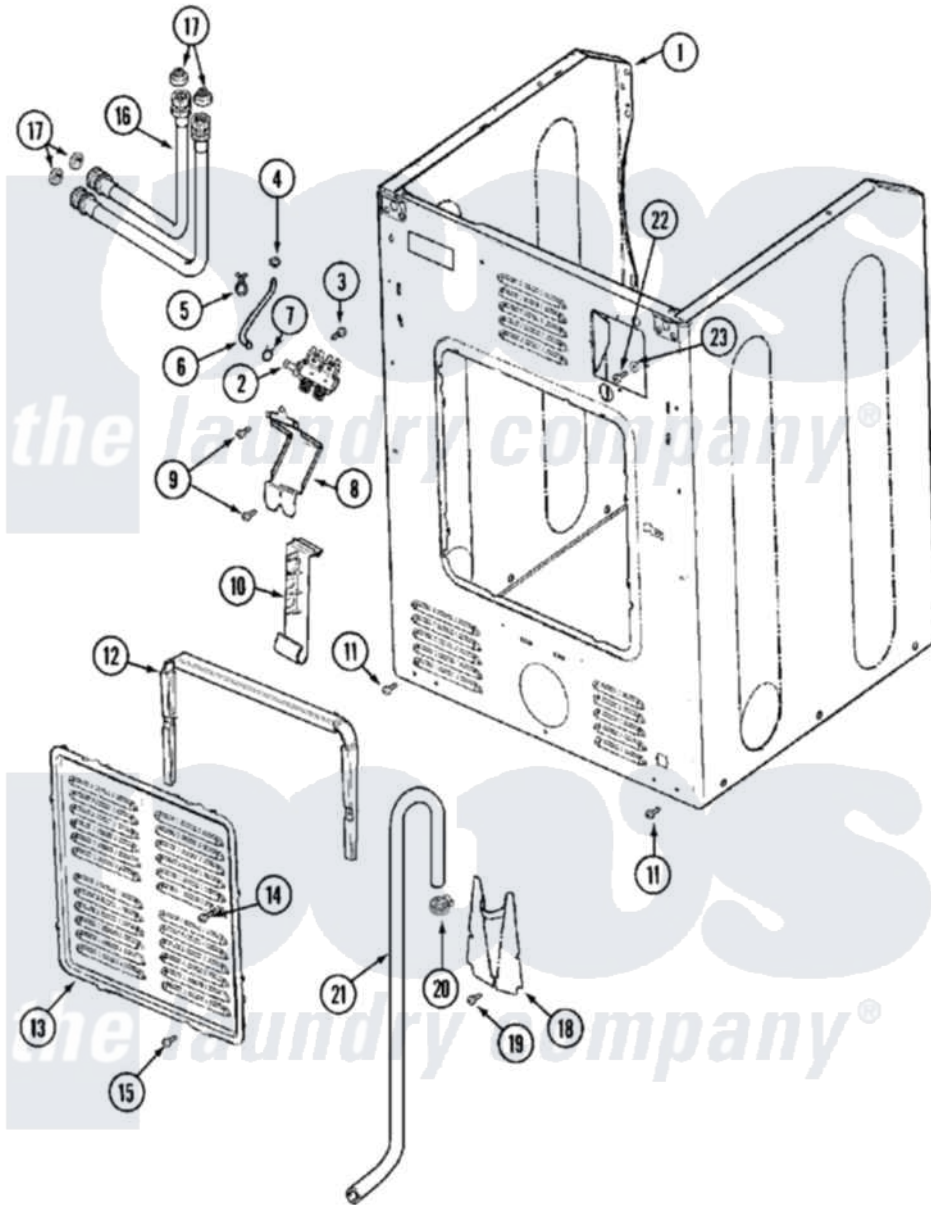

Maytag MAH14PDCBW 06 - CABINET-REAR

Maytag Commercial Maytag MAH14PDCBW Washer Parts Parts Diagram 06 - CABINET-REAR
 Click on the part number to view part

Item	Original Part Number	Replaced By	Status	Part Description
001	NLA		Not Available	CABINET ASSY. (WHT)
002	22002101			Valve, Water
003	Y313561			Screw---NA
004	22002054	285655		Clamp, Hose
005	22002027	74007164		Lock- Purs
006	22001987	22002296		Hose, Injector
007	216169	596669		Clamp, Manifold
008	22002089	22002572		Bracket- W
009	22001996	3370225		Screw
010	22002076	33002213		Rack, Hose
011	22001995			Screw Note: Screw, Tumbler Front And Shroud
012	22002022			Spacer, Access Panel
013	22002092			Panel, Access
014	213117	67006908		Screw, Ice Rack
015	22001996	3370225		Screw
016	202860			Inlet Hose Assembly

017	Y013783		Washer, Inlet Hose
018	22002093	22002704	Cover, Drain Hose
"	22002704		Cover, Drain Hose
019	22001995		Screw Note: Screw, Tumbler Front And Shroud
020	22001984	285655	Clamp, Hose
021	12001659	12001807	Drain Hose Kit
"	22002891	12001807	Drain Hose Kit
"	22002892		Retainer, Drain Hose
"	22002893	8539404	Tie-Wire
"	NLA	Not Available	HOSE, DRAIN---N
022	NLA	Not Available	SCREW, GROUND LUG
023	NLA	Not Available	WASHER, GROUND LUG