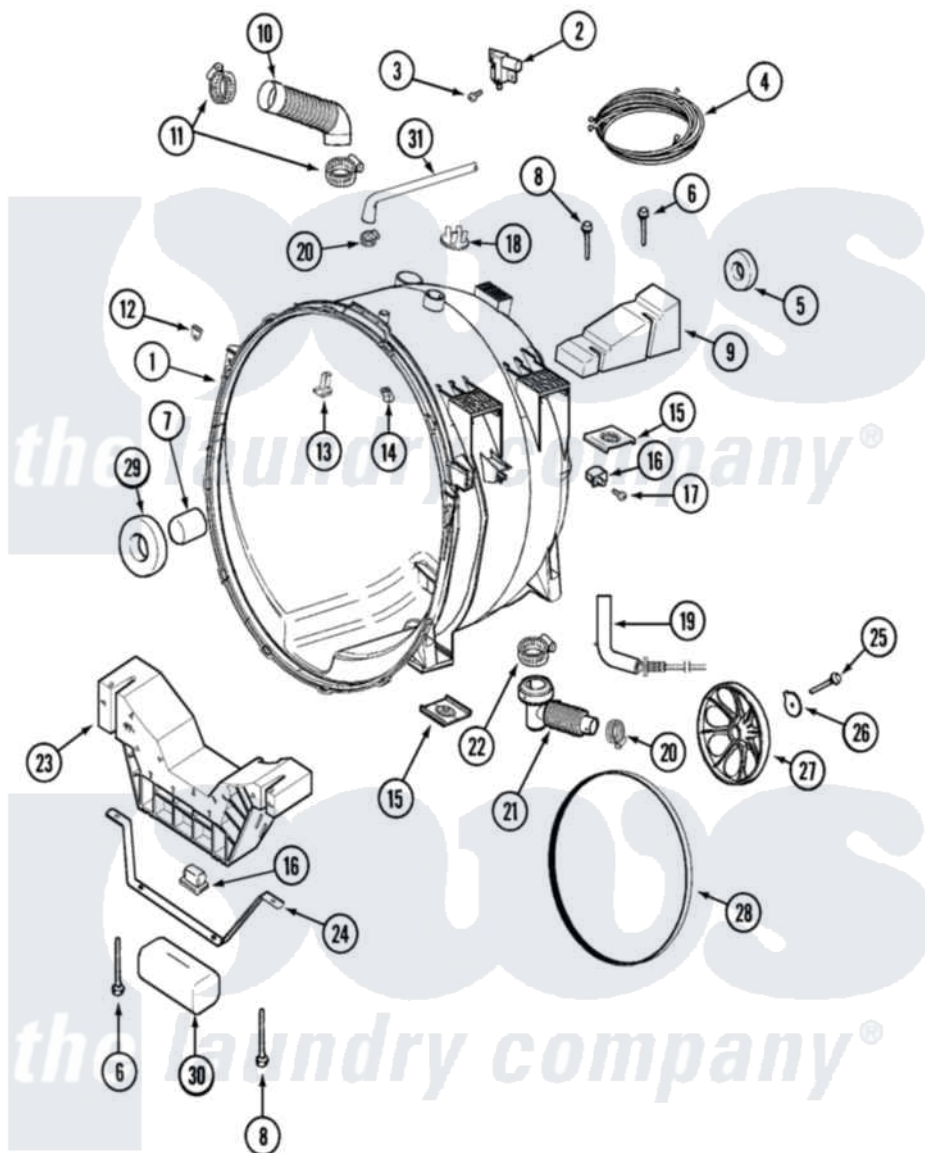

Maytag MAH14PDCBW 07 - OUTER TUB

Maytag [Commercial Maytag MAH14PDCBW Washer Parts](#) Parts Diagram 07 - OUTER TUB
 Click on the part number to view part

| Item | Original Part Number | Replaced By | Status | Part Description |
|------|--------------------------|--------------------------|--------|--------------------------------|
| 001 | 22002154 | 22004465 | | Outer Tub Assembly, As Pack |
| 002 | 22002045 | 22003302 | | Switch, Internal Unbalance |
| 003 | 912615 | 33002917 | | Screw, No.10-16 |
| 004 | 22002545 | | | Wire Harness, Displacement |
| 005 | Y200720 | 22003441 | | Bearing, Rear |
| 006 | 22003615 | | | Bolt, Double Sems 5-3/8 |
| 007 | 22002935 | | | Spacer, Bearing |
| 008 | 22003616 | | | Bolt, Double Sems 3-3/8 |
| 009 | 22002102 | | | Weight, Counter Balance |
| 010 | 22002083 | | | Hose, Injector |
| 011 | 22002052 | 616099 | | Clamp |
| 012 | 22002103 | | | Clip, U |
| 013 | 22002004 | 22004310 | | Water Deflector |
| 014 | 22002006 | | | Clip, Unbalance Switch Harness |
| " | 22002061 | 910187 | | Screw |
| 015 | 22002065 | | | Nut, Counter Balance |

| | | | |
|-----|--------------------------|--------------------------|--------------------------|
| 016 | 22002044 | | Switch, Tub Displacement |
| 017 | 22002061 | 910187 | Screw |
| 018 | 202515 | 596669 | Clamp, Manifold |
| 019 | 22002010 | | Hose, Pressure Switch |
| 020 | 22001984 | 285655 | Clamp, Hose |
| 021 | 22002081 | 22003262 | Hose, Tub To Pump Outlet |
| 022 | 22002053 | 696392 | Hose Clamp |
| 023 | 22002302 | Not Available | WEIGHT ASSEMBLY (FRT) |
| 024 | 22002008 | | Strap |
| 025 | 22002057 | 22003937 | Screw, Retaining Bolt |
| 026 | 22002055 | 22003936 | Washer |
| 027 | 22001998 | 22002315 | Pulley, Spinner |
| 028 | 12001435 | 12001788 | Kit, Belt And Isolator-W |
| 029 | 22002934 | | Bearing, Front |
| 030 | 22002011 | Not Available | CUSHION |