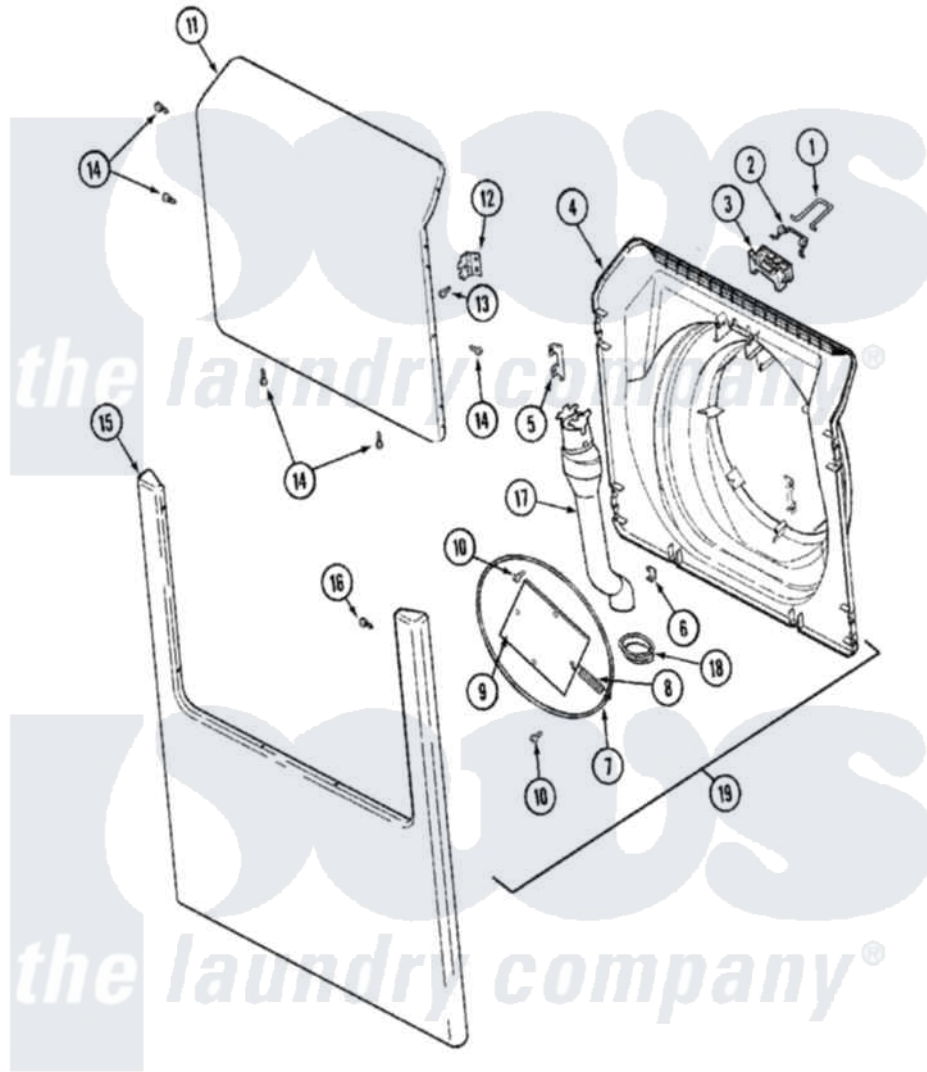

Maytag MAH14PDCBW 09 - DOOR & FRONT PANEL

Maytag [Commercial Maytag MAH14PDCBW Washer Parts](#) Parts Diagram 09 - DOOR & FRONT PANEL
 Click on the part number to view part

Item	Original Part Number	Replaced By	Status	Part Description
001	22002002	22003222		Hoop, Lock
002	22002003			Spring, Latch
003	22002168			Support, Lock Hoop
004	22002539	22003083		Liner, Door Assembly W/Vent
"	22003076	22003083		Liner, Door Assembly W/Vent
"	22003078			Door, Inner
005	22002038			Clip, Door
006	22002039			Clip, Door
007	22002104			Frame, Wire
008	22002356			Spring, Plate
009	22002094			Frame, Wire
010	22002007			Screw, Wire Frame
011	22001979			Door, Outer
"	22002333			Label, Open Door
"	22002660		Not Available	DOOR, OUTER (BSQ-W/DAMPER)
012	22002000	22002798		Hinge, Door

"	22002703	22002798	Hinge, Door
013	22002062	98006631	Screw
014	22002063		Screw No.8-18AB Wafer Head
015	22002049		Clip Note: Clip, Front Panel
"	22002241	22002836	Panel, Front
"	22002663	Not Available	PANEL, FRONT (BISQ)
016	22002243		Screw, Front Panel And Hinge
"	22002244		Clip, Grounding
017	22002990	22003850	Vent Tube Assembly
018	22003075		Grommet, Vent Tube
019	22003083		Liner, Door Assembly W/Vent
"	22003085		Liner, Door Assembly W/Vent