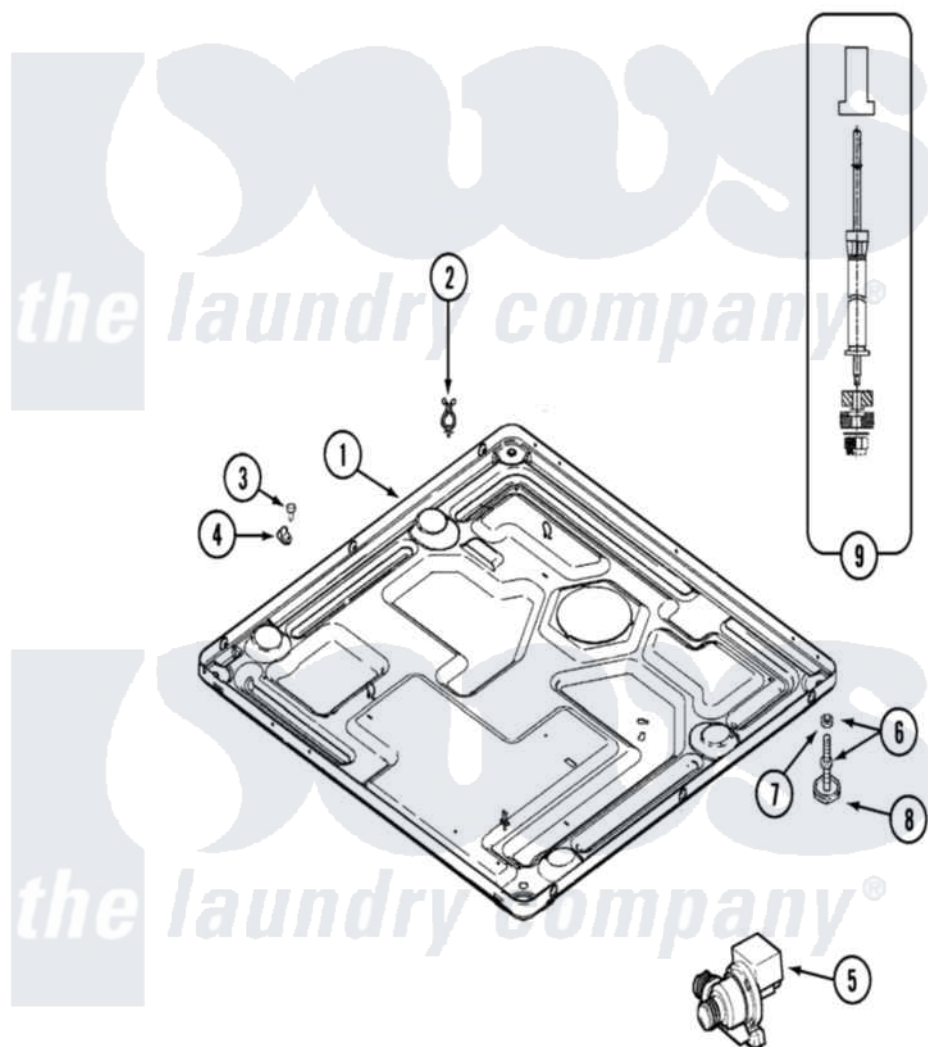

# Maytag MAH14PDCBW 10 - BASE

Maytag [Commercial Maytag MAH14PDCBW Washer Parts](#) Parts Diagram 10 - BASE  
 Click on the part number to view part

Item	Original Part Number	Replaced By	Status	Part Description
001	22002240	<a href="#">22003435</a>		Base, Assembly
002	315471	<a href="#">22003298</a>		Retainer, Wire
003	212276	<a href="#">W10116760</a>		Screw
004	<a href="#">22002014</a>			Clip, Harness To Support
005	22001982	<a href="#">22003059</a>		Pump, Drain
"	22002939	<a href="#">22003059</a>		Pump, Drain
006	22001915	<a href="#">22003544</a>		Adjustable Leg W/Foot And Nut
007	<a href="#">Y052740</a>	<a href="#">62739</a>		Nut, Lock
008	<a href="#">210684</a>			Foot, Adjustable Leg
009	<a href="#">22001988</a>			Strut Assembly-Rear