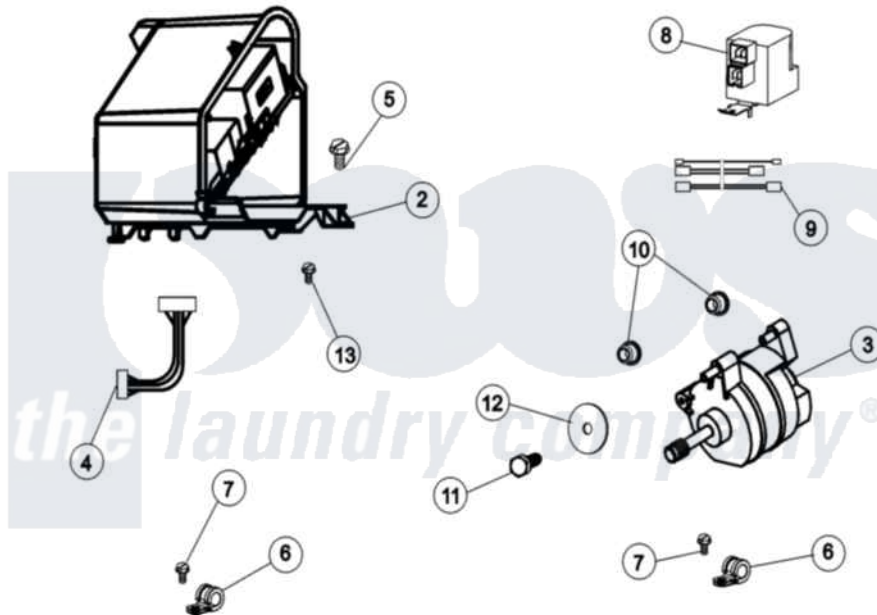

Maytag MAH14PDCBW 11 - MOTOR & MOTOR CONTROL

(SEE TEXT FOR ITEMS 2, 3, 4 AND 8)

Maytag Commercial Maytag MAH14PDCBW Washer Parts Parts Diagram 11 - MOTOR & MOTOR CONTROL
 Click on the part number to view part

Item	Original Part Number	Replaced By	Status	Part Description
001	12002039			Neptune Motor Conversion Kit
002	22004046			Control Assembly, Motor
003	22003856			Motor, Variable Speed
004	22004047	22004212		Motor Harness
005	33002190			SCrew, C BraCe, BraCket, Cabinet
006	22004102			P Clips
007	22002300	9740848		Screw, Mixing Valve Mounting
008	22003854	22003858		EMI Suppression Filter, 16a
009	22004101			Repair Jumper Harness
010	22003329			Isolator, Motor
011	22003686			Bolt, Motor
012	22002320			Washer, Belt Tension Bolt
013	22004103			Screw