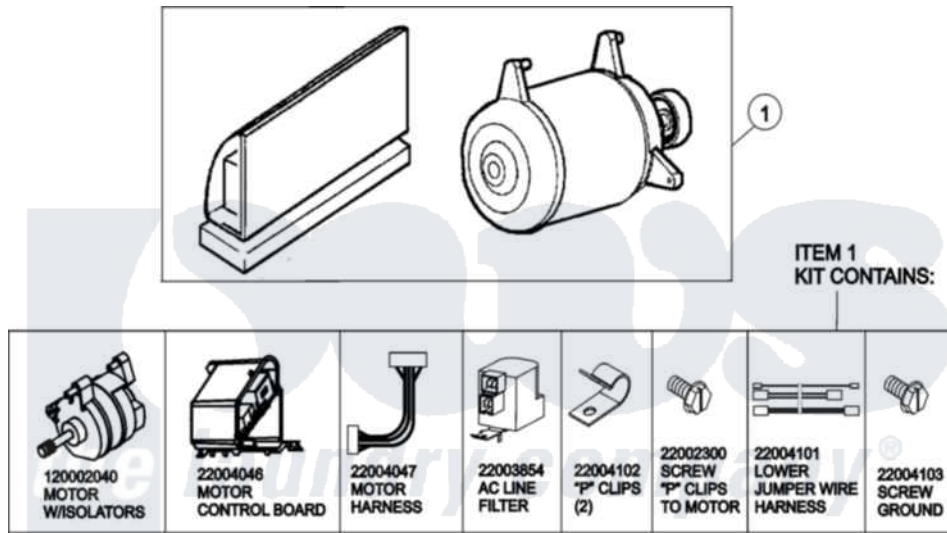

Maytag MAH14PDCBW 11 - MOTOR & MOTOR CONTROL

(SEE TEXT FOR ITEMS 2, 3, 4 AND 8)

Maytag Commercial Maytag MAH14PDCBW Washer Parts Parts Diagram 11 - MOTOR & MOTOR CONTROL
 Click on the part number to view part

Item	Original Part Number	Replaced By	Status	Part Description
001	12002039			Neptune Motor Conversion Kit
002	22004046			Control Assembly, Motor
003	22003856			Motor, Variable Speed
004	22004047	22004212		Motor Harness
005	33002190			SCrew, C BraCe, BraCket, Cabinet
006	22004102			P Clips
007	22002300	9740848		Screw, Mixing Valve Mounting
008	22003854	22003858		EMI Suppression Filter, 16a
009	22004101			Repair Jumper Harness
010	22003329			Isolator, Motor
011	22003686			Bolt, Motor
012	22002320			Washer, Belt Tension Bolt
013	22004103			Screw