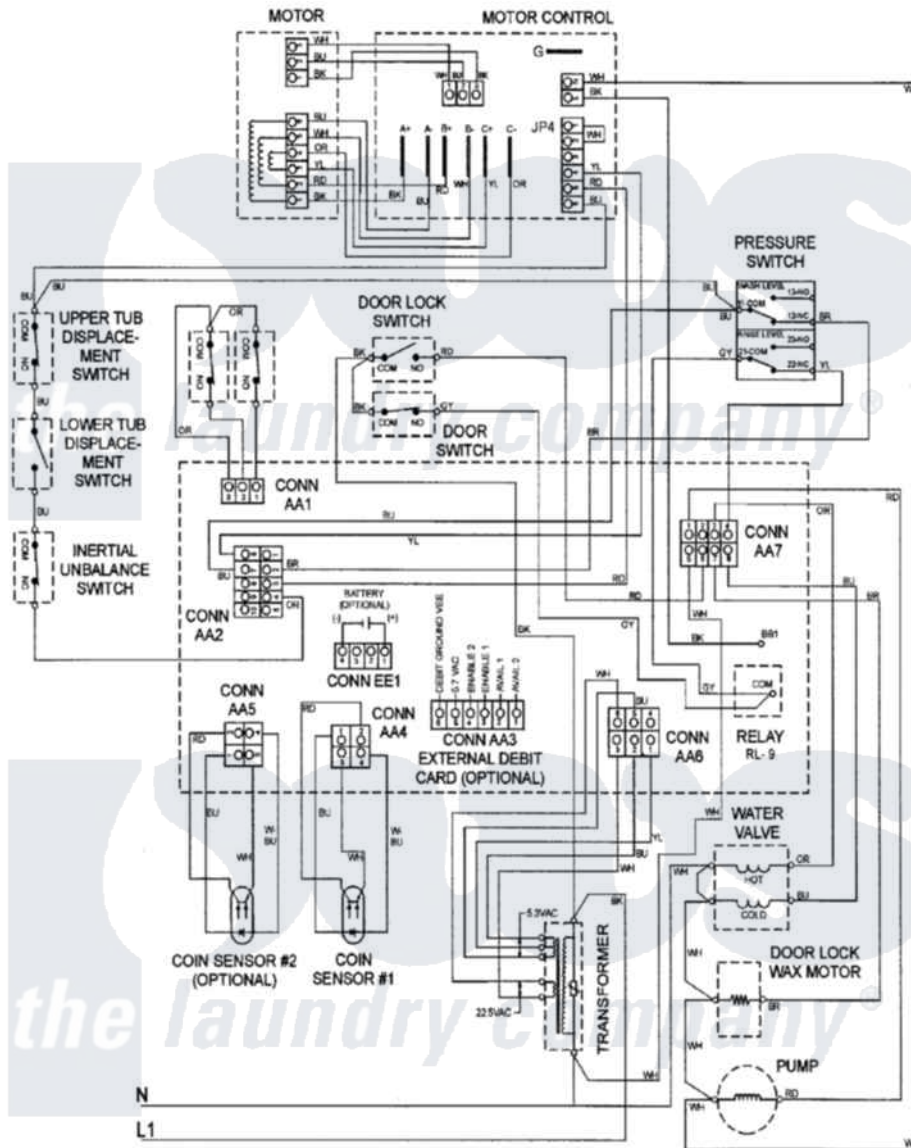

Maytag MAH14PDCBW 12 - WIRING INFORMATION

Maytag Commercial Maytag MAH14PDCBW Washer Parts Parts Diagram 12 - WIRING INFORMATION
 Click on the part number to view part

Item	Original Part Number	Replaced By	Status	Part Description
001	NLA		Not Available	WIRING INFORMATION