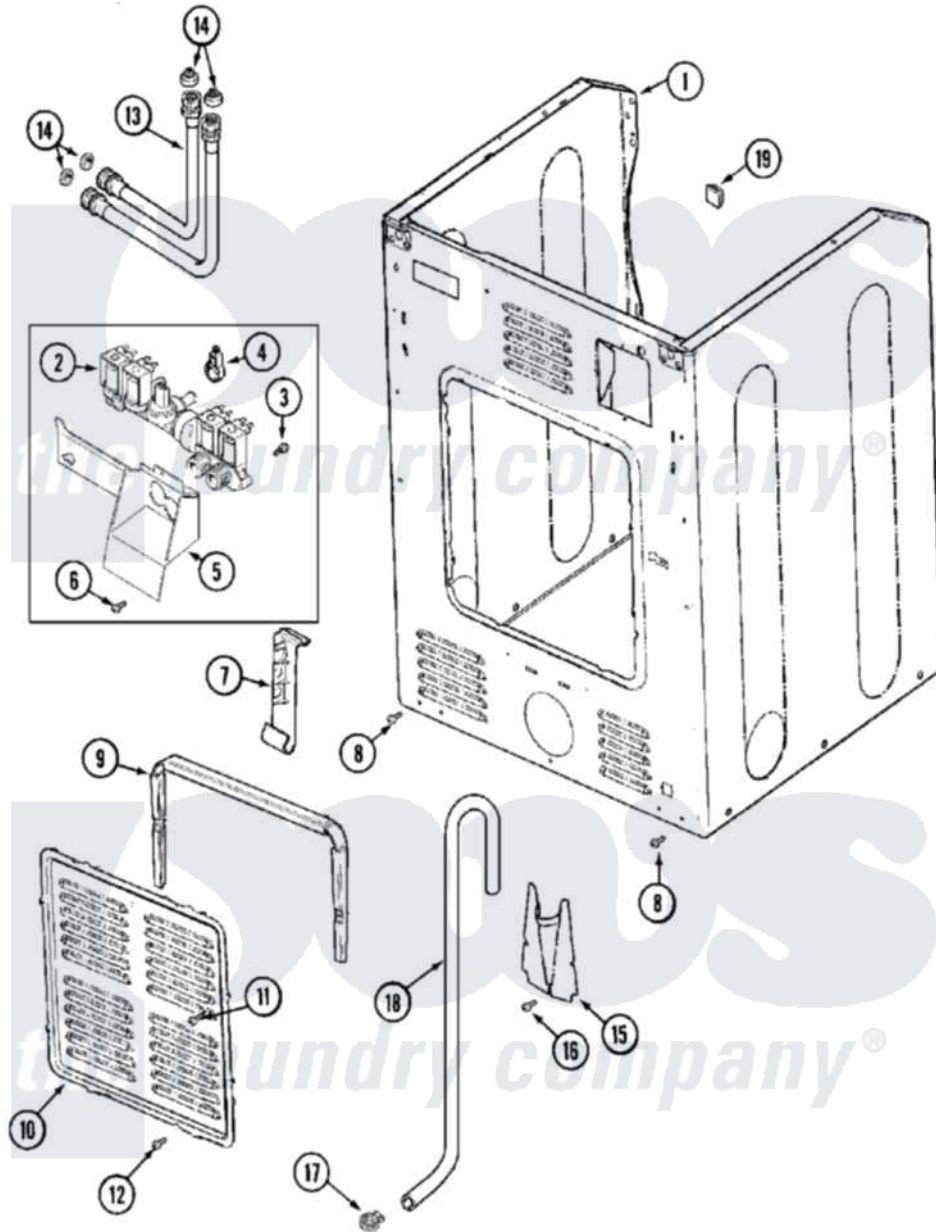

Maytag MAH14PDDWW 06 - CABINET-REAR

Maytag Commercial Maytag MAH14PDDWW Washer Parts Parts Diagram 06 - CABINET-REAR
 Click on the part number to view part

Item	Original Part Number	Replaced By	Status	Part Description
001	22002245	22003639		Cabinet Assembly
"	NLA		Not Available	CABINET (WHT)
002	33002211			Valve, Water
003	22002436			Screw, Water Valve Bracket
004	205161	489503		Clamp
005	33002212			Bracket, Water Valve
006	22001996	3370225		Screw
007	22002076	33002213		Rack, Hose
008	22001995			Screw Note: Screw, Tumbler Front And Shroud
009	22002022			Spacer, Access Panel
010	22002092			Panel, Access
011	22002295	67006908		Screw, Ice Rack
012	22001996	3370225		Screw
013	33002214	202860		Inlet Hose Assembly
014	Y013783			Washer, Inlet Hose
015	22002093	22002704		Cover, Drain Hose

016	22001995		Screw Note: Screw, Tumbler Front And Shroud
017	22001984	285655	Clamp, Hose
018	NLA		HOSE, DRAIN---N
019	NLA		PLUG, HOLE