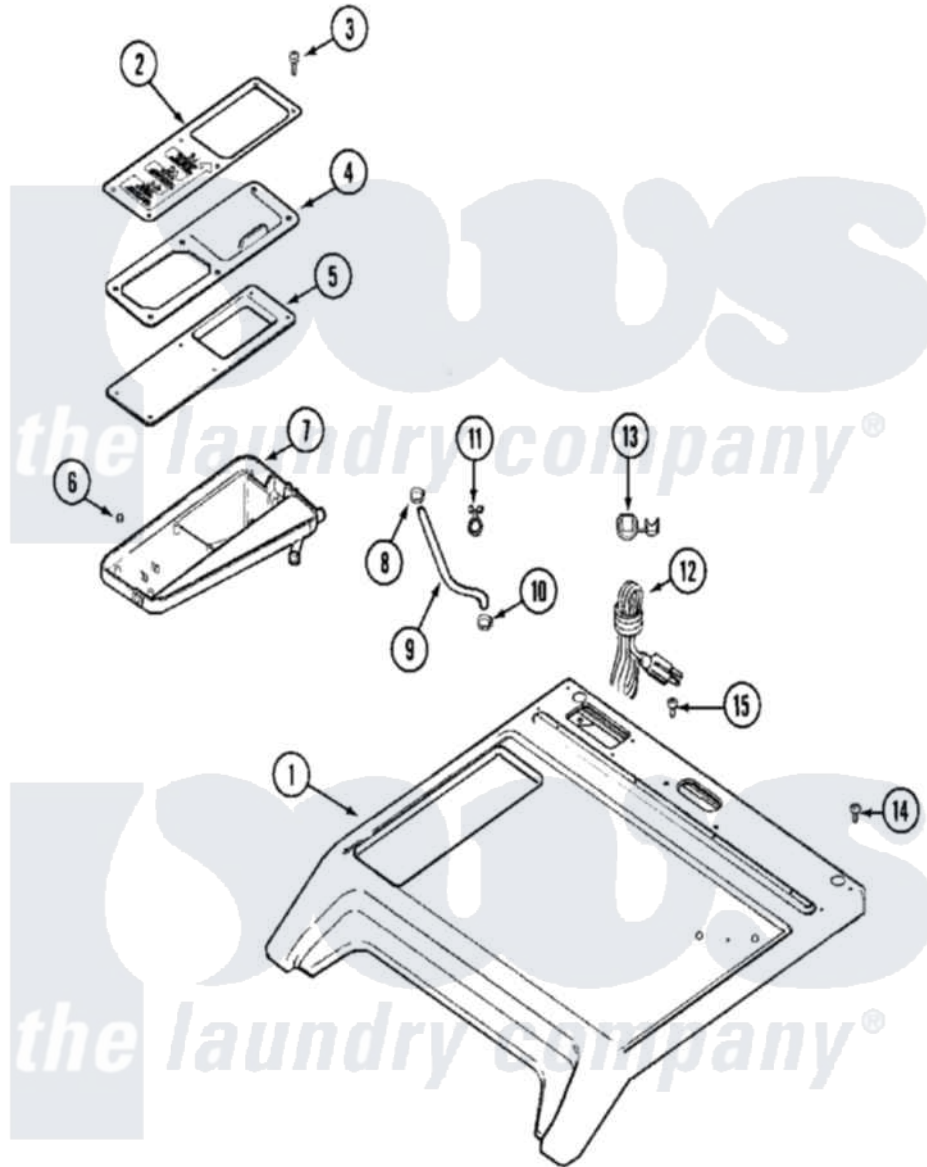

# Maytag MAH14PDSAW 03 - TOP

Maytag [Commercial Maytag MAH14PDSAW Washer Parts](#) Parts Diagram 03 - TOP  
 Click on the part number to view part

Item	Original Part Number	Replaced By	Status	Part Description
001	22003586	<a href="#">22004178</a>		Cover, Top
"	NLA		Not Available	COVER, TOP (WHT)
002	22002032		Not Available	COVER, COMM. DISPENSER (WHT)
003	22002230	<a href="#">400021-1</a>		Screw
004	22002091		Not Available	LID, COMMERCIAL DISPENSER
005	22002074		Not Available	BEZEL, COMMERCIAL
006	<a href="#">22002031</a>			Pinnut, Bezel
007	22002075		Not Available	DISPENSER BOTTOM, COMMERCIAL
008	22002054	<a href="#">285655</a>		Clamp, Hose
009	<a href="#">22002084</a>			Hose, Shower
010	201011	<a href="#">285655</a>		Clamp, Hose
011	212276	<a href="#">W10116760</a>		Screw
"	22002027	<a href="#">74007164</a>		Lock- Purs
012	308966		Not Available	CORD, POWER (EXPORT)

"	33001285	Not Available	CORD, POWER
"	33001689	Not Available	CORD, POWER (AS WRAPPED)
013	<a href="#">216183</a>		Grommet, Cord Export
"	22002532	<a href="#">216183</a>	Grommet, Cord Export
014	912365	<a href="#">3370225</a>	Screw
015	210186	<a href="#">3370225</a>	Screw