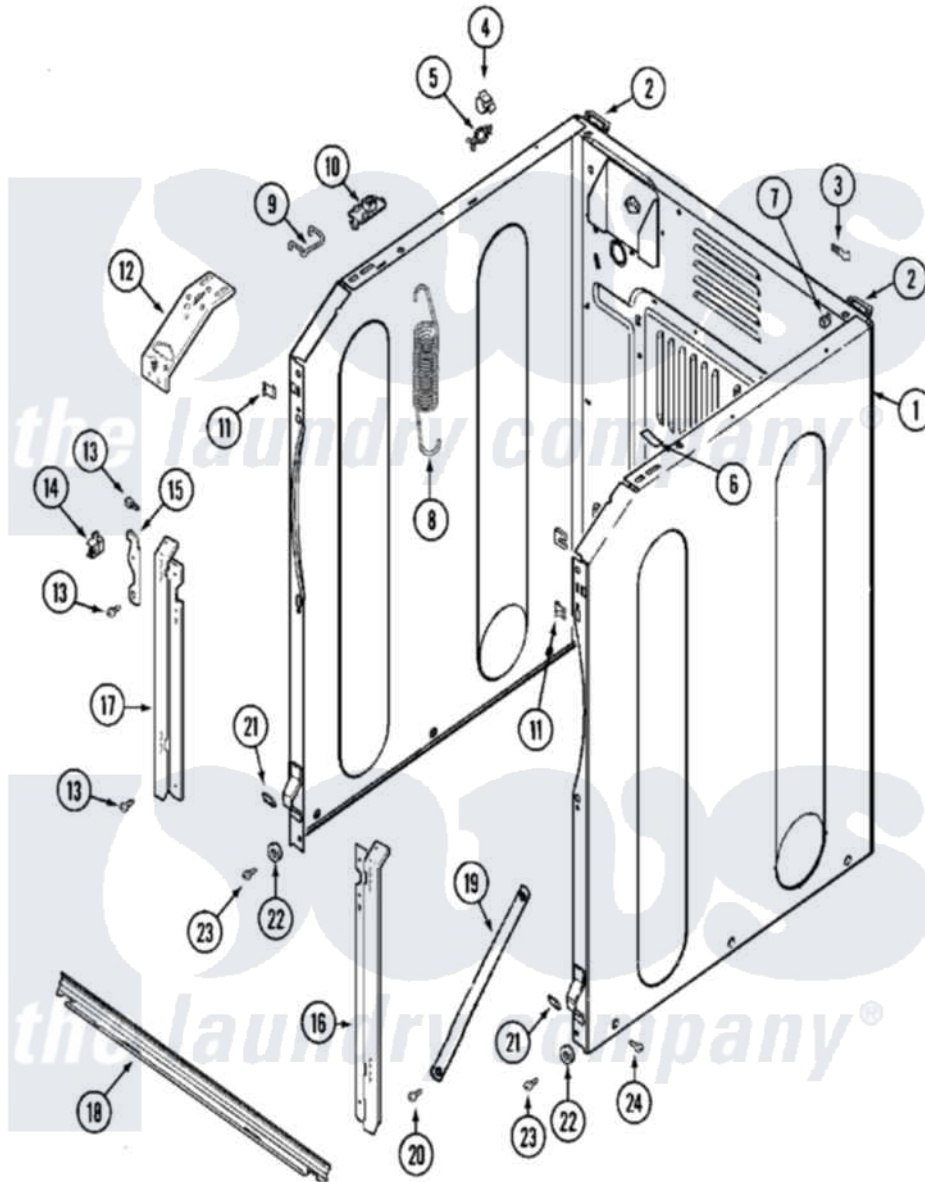

# Maytag MAH14PDSAW 04 - CABINET-FRONT

Maytag [Commercial Maytag MAH14PDSAW Washer Parts](#) Parts Diagram 04 - CABINET-FRONT  
 Click on the part number to view part

Item	Original Part Number	Replaced By	Status	Part Description
001	22002245	<a href="#">22003639</a>		Cabinet Assembly
"	<a href="#">22003639</a>			Cabinet Assembly
"	NLA		Not Available	CABINET (WHT)
002	<a href="#">22001995</a>			Screw Note: Screw, Tumbler Front And Shroud
"	22003367	<a href="#">22004095</a>		Hinge, Plastic
"	NLA		Not Available	BRACKET, CABINET HINGE
003	22001996	<a href="#">3370225</a>		Screw
"	<a href="#">22002178</a>			Bracket, Air Dome Hose
"	NLA		Not Available	TIE, WIRE
004	<a href="#">Y310376</a>			Clip, Door Switch Harness
005	315471	<a href="#">22003298</a>		Retainer, Wire
006	<a href="#">33001836</a>			Strap, Top Cover Support
007	310933	<a href="#">33002194</a>		Nut, Speed
008	<a href="#">22002100</a>			Spring
009	22002098	<a href="#">22002297</a>		Support, Spring
010	<a href="#">22001997</a>			Spacer, Top Cover