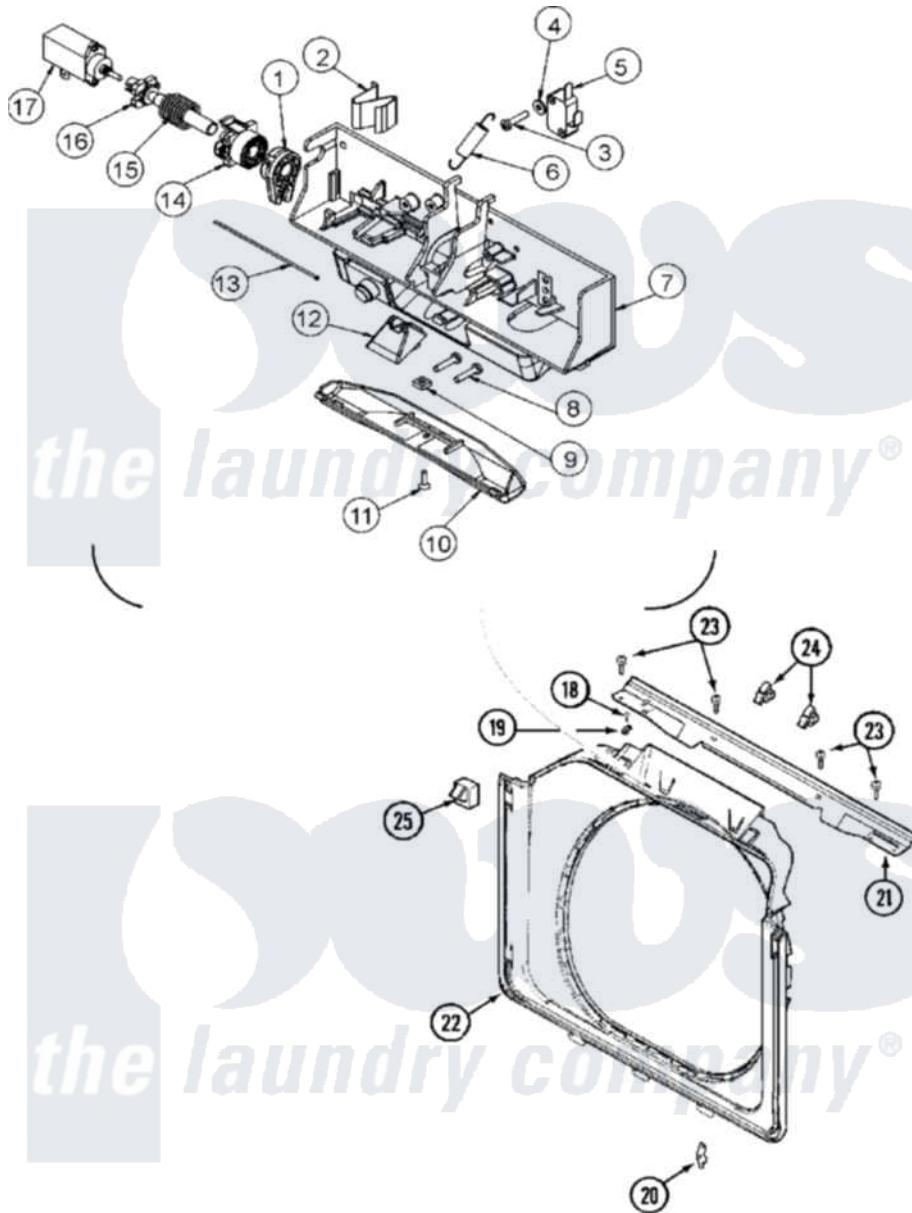

Maytag MAH14PDSAW 05 - DOOR SHROUD & DOOR LATCH ASSEMBLY

Maytag Commercial Maytag MAH14PDSAW Washer Parts Parts Diagram 05 - DOOR SHROUD & DOOR LATCH ASSEMBLY

[Click on the part number to view part](#)

Item	Original Part Number	Replaced By	Status	Part Description
001	22003716			Rotating Gear, Latch
002	22003717			Spring, Latch
003	22001352			Screw, Check Switch
004	22002165			Washer, Door Lock Switch
005	22002162			Switch, Door Lock Spin Enable
006	22002158			Spring, Gear Return
007	22003722			Switch Holder Assembly, Latch
008	22003719			Screw, Latch
009	22003720			Nut, Latch
010	22002957			Cover, Latch Assembly
011	22002435	241877		Screw
012	22003055			Ramp, Door Hoop
013	22002164			Cable, Door
014	22003715			Sliding Gear, Latch
015	22003721			Spring, Axle / Latch

016	22003718	Axle, Latch
017	22002119	Motor, Wax
018	22001996	3370225 Screw
019	22002014	Clip, Harness To Support
020	22002095	12001994 Cover
021	22002015	Support, Door Lock
"	22003637	BRACE ASSEMBLY, TOP CROSS CONTAINS ITEMS 12 & 13
022	22002234	Shroud And Dispenser Hose
023	22001995	Screw Note: Screw, Tumbler Front And Shroud
024	Y310376	Clip, Door Switch Harness
025	22002046	Switch, Secondary Door