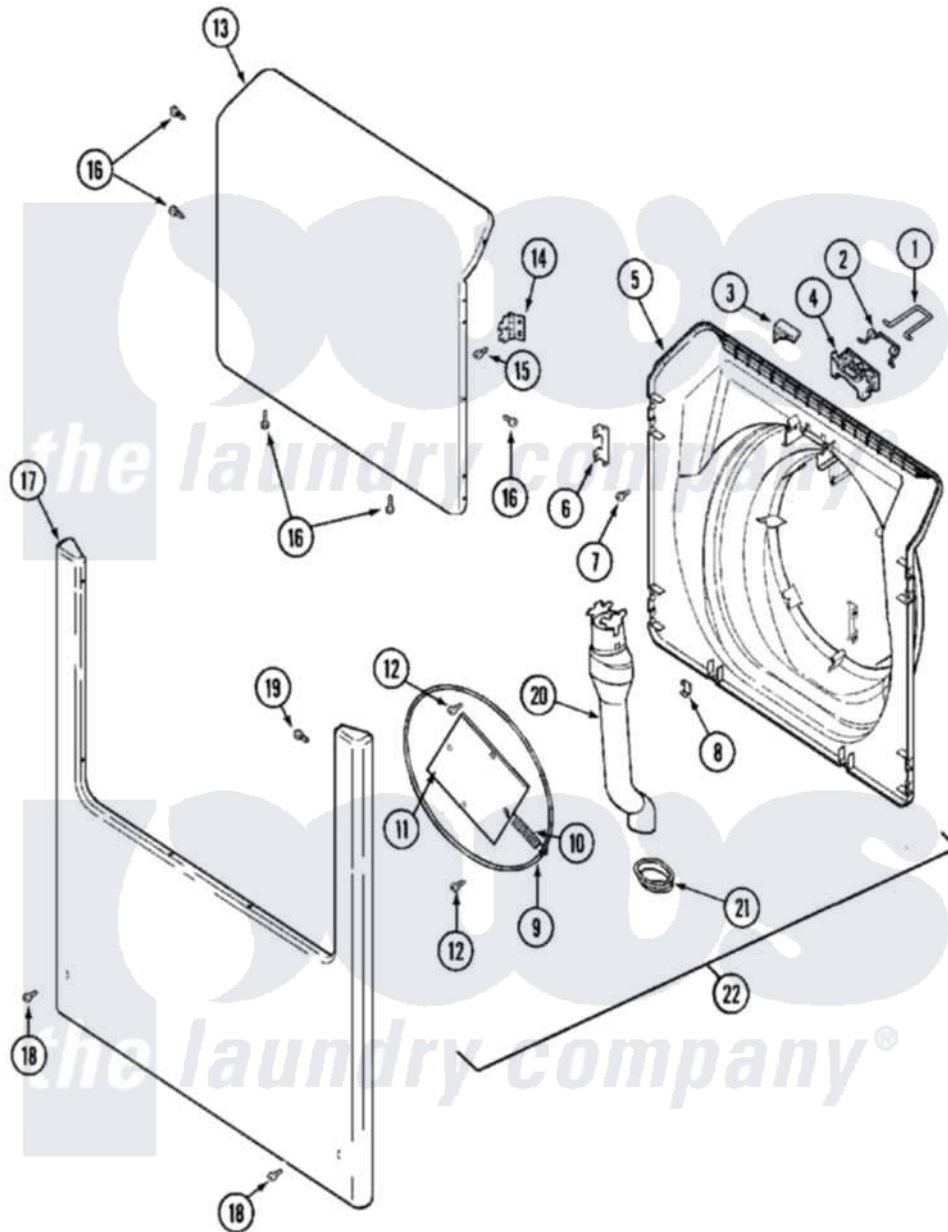

Maytag MAH14PDSAW 06 - DOOR & FRONT PANEL

Maytag [Commercial Maytag MAH14PDSAW Washer Parts](#) Parts Diagram 06 - DOOR & FRONT PANEL
 Click on the part number to view part

Item	Original Part Number	Replaced By	Status	Part Description
001	22002002	22003222		Hoop, Lock
002	22002003			Spring, Latch
003	22002355	22003083		Liner, Door Assembly W/Vent
004	22002168			Support, Lock Hoop
005	22002355	22003083		Liner, Door Assembly W/Vent
"	22002539	22003083		Liner, Door Assembly W/Vent
"	22003076	22003083		Liner, Door Assembly W/Vent
006	22002038			Clip, Door
007	22002007			Screw, Wire Frame
008	22002039			Clip, Door
009	22002104			Frame, Wire
"	W10124350		Not Available	NOT REQUIRED PART OR SEE NOTE
010	22002356			Spring, Plate
"	W10124350		Not Available	NOT REQUIRED PART OR SEE NOTE
011	22002094			Frame, Wire

"	W10124350	Not Available	NOT REQUIRED PART OR SEE NOTE
012	22002007		Screw, Wire Frame
"	W10124350	Not Available	NOT REQUIRED PART OR SEE NOTE
013	22001979		Door, Outer
"	22002333		Label, Open Door
014	22002000	22002798	Hinge, Door
015	22002062	98006631	Screw
016	22002063		Screw No.8-18AB Wafer Head
017	22002241	22002836	Panel, Front
018	22001496		Front Panel Fastener And Screw
019	22002243		Screw, Front Panel And Hinge
"	22002244		Clip, Grounding
020	22002990	22003850	Vent Tube Assembly
021	22003075		Grommet, Vent Tube
022	22003083		Liner, Door Assembly W/Vent