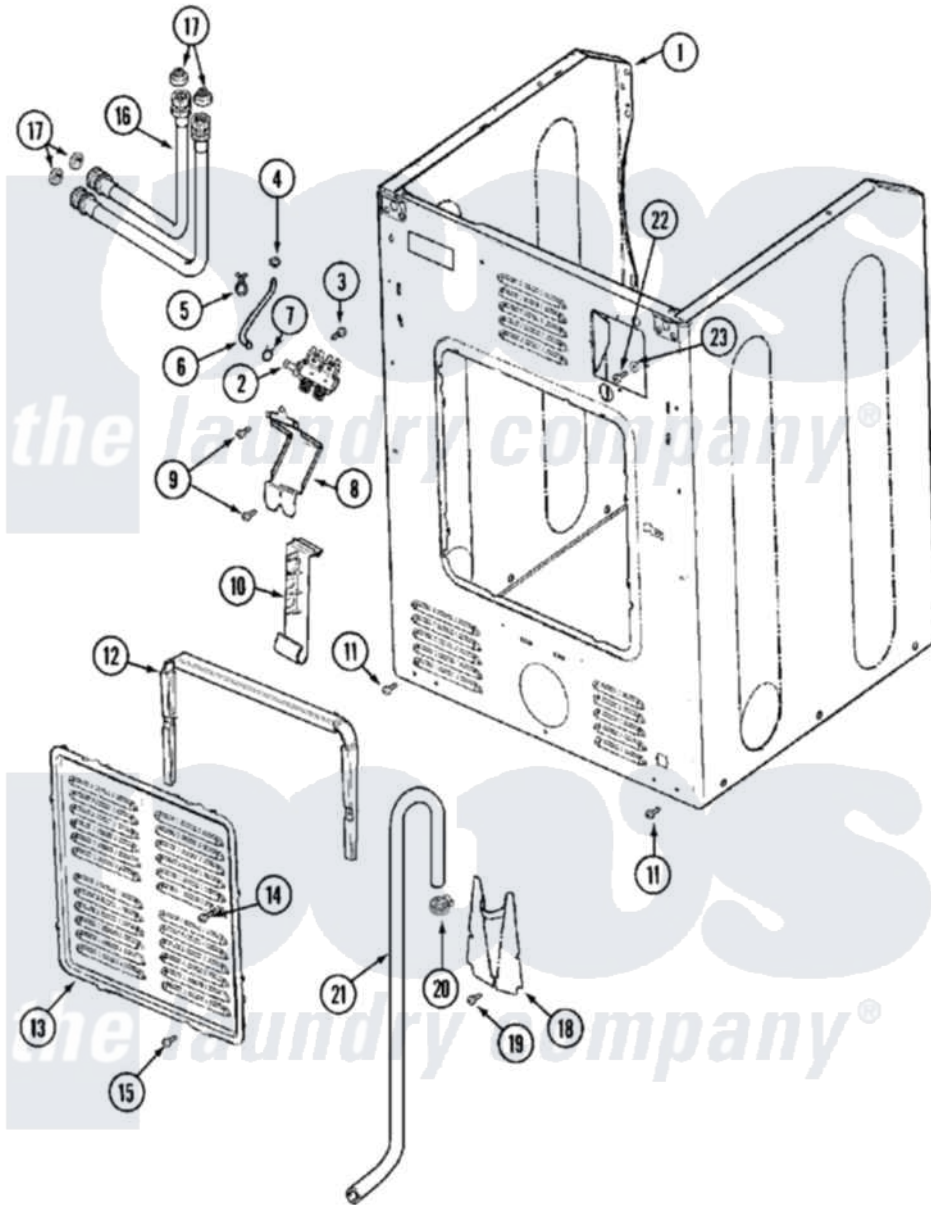

Maytag MAH14PDSAW 07 - CABINET-REAR

Maytag Commercial Maytag MAH14PDSAW Washer Parts Parts Diagram 07 - CABINET-REAR
 Click on the part number to view part

Item	Original Part Number	Replaced By	Status	Part Description
001	22002245	22003639		Cabinet Assembly
"	NLA		Not Available	CABINET (WHT)
002	22003831			Water Valve, 2 Coil
003	Y313561			Screw----NA
004	22002054	285655		Clamp, Hose
005	22002027	74007164		Lock- Purs
006	22001987	22002296		Hose, Injector
007	216169	596669		Clamp, Manifold
008	22002089	22002572		Bracket- W
009	22001996	3370225		Screw
010	22002076	33002213		Rack, Hose
011	22001995			Screw Note: Screw, Tumbler Front And Shroud
012	22002022			Spacer, Access Panel
013	22002092			Panel, Access
014	22002295	67006908		Screw, Ice Rack
015	22001996	3370225		Screw

016	22002475	76313	Hosefill
017	Y013783		Washer, Inlet Hose
018	22002093	22002704	Cover, Drain Hose
019	22001995		Screw Note: Screw, Tumbler Front And Shroud
020	22001984	285655	Clamp, Hose
021	12001659	12001807	Drain Hose Kit
"	22002891	12001807	Drain Hose Kit
"	22002892		Retainer, Drain Hose
"	22002893	8539404	Tie-Wire
"	NLA	Not Available	HOSE, DRAIN---N
022	NLA	Not Available	SCREW, GROUND LUG
023	NLA	Not Available	WASHER, GROUND LUG