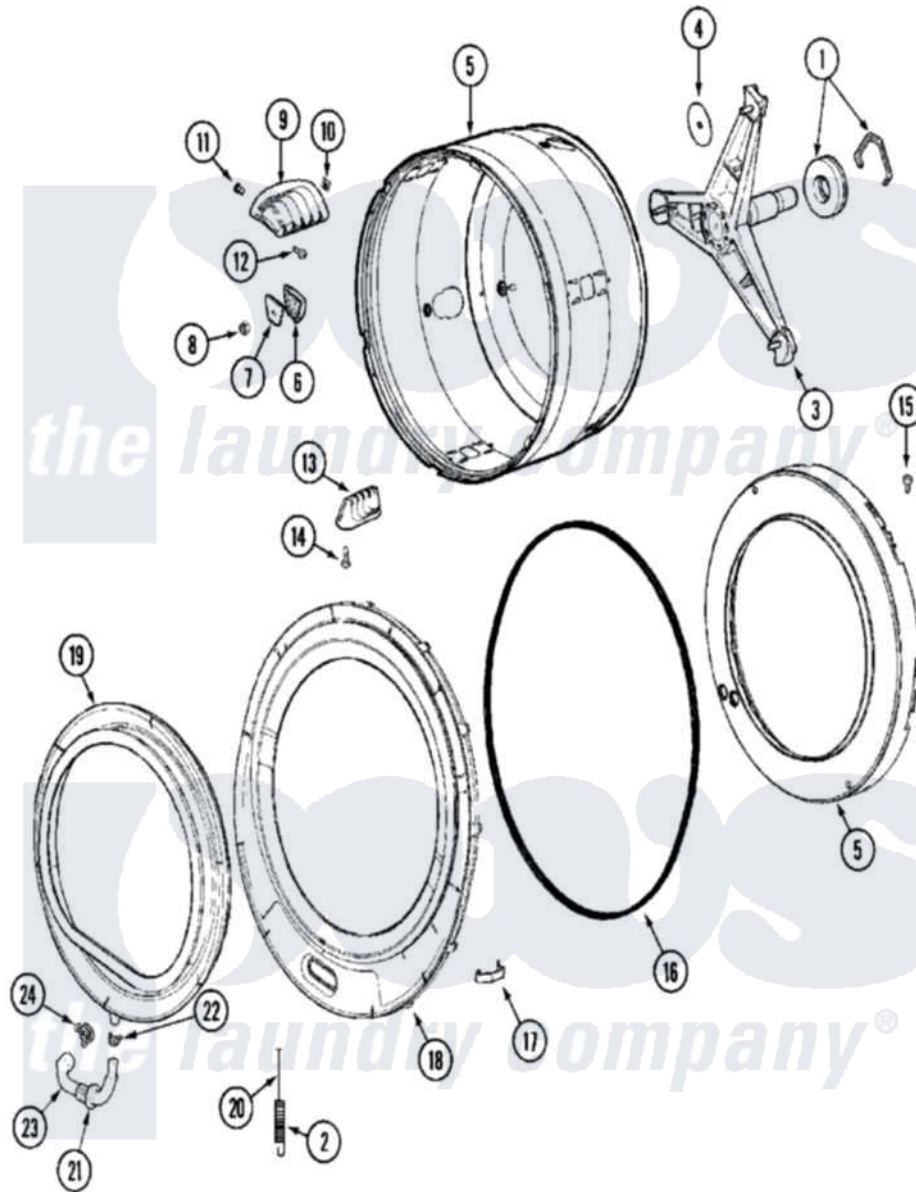

Maytag MAH14PDSAW 09 - SPINNER ASSEMBLY & OUTER TUB COVER

Maytag [Commercial Maytag MAH14PDSAW Washer Parts](#) Parts Diagram 09 - SPINNER ASSEMBLY & OUTER TUB COVER

Click on the part number to view part

Item	Original Part Number	Replaced By	Status	Part Description
001	12001478	12002022		Lip Seal Kit
002	22002099			Spring, Tub
003	22001994	W10181639		Support
"	22002123			Tube, Molykote
"	22002897	W10181639		Support
004	22002023			Washer, Plastic
005	22002115	6-2717080		Spinner As
006	22002021	22002482		Washer, Profile
007	22002020			Washer, Spinner Support
008	22002122	2207454		Nut, Hex
009	22001985			Baffle, Drip
010	22002009			Grommet, Baffle
011	22001999			Grommet, Baffle
012	22002325	22003556		Screw, Baffle
013	22001986			Baffle, Drip
014	22002059			Screw, Baffle

015	22002028		Not Available	PART NEVER USED IN PRODUCTION
"	NLA		Not Available	SCREW, BALANCE RING
016	22002077			Seal, Tub Cover
017	22002050			Clip, Tub To Cover
018	22002238	22003212		Cover, Tub --W
"	22002961	22003212		Cover, Tub --W
"	22003074			Guard, Hose
"	22003212			Cover, Tub --W
019	12001772	12002533		Boot Kit
"	22001978	12002533		Boot Kit
020	22002327			Wire, Boot Clamp