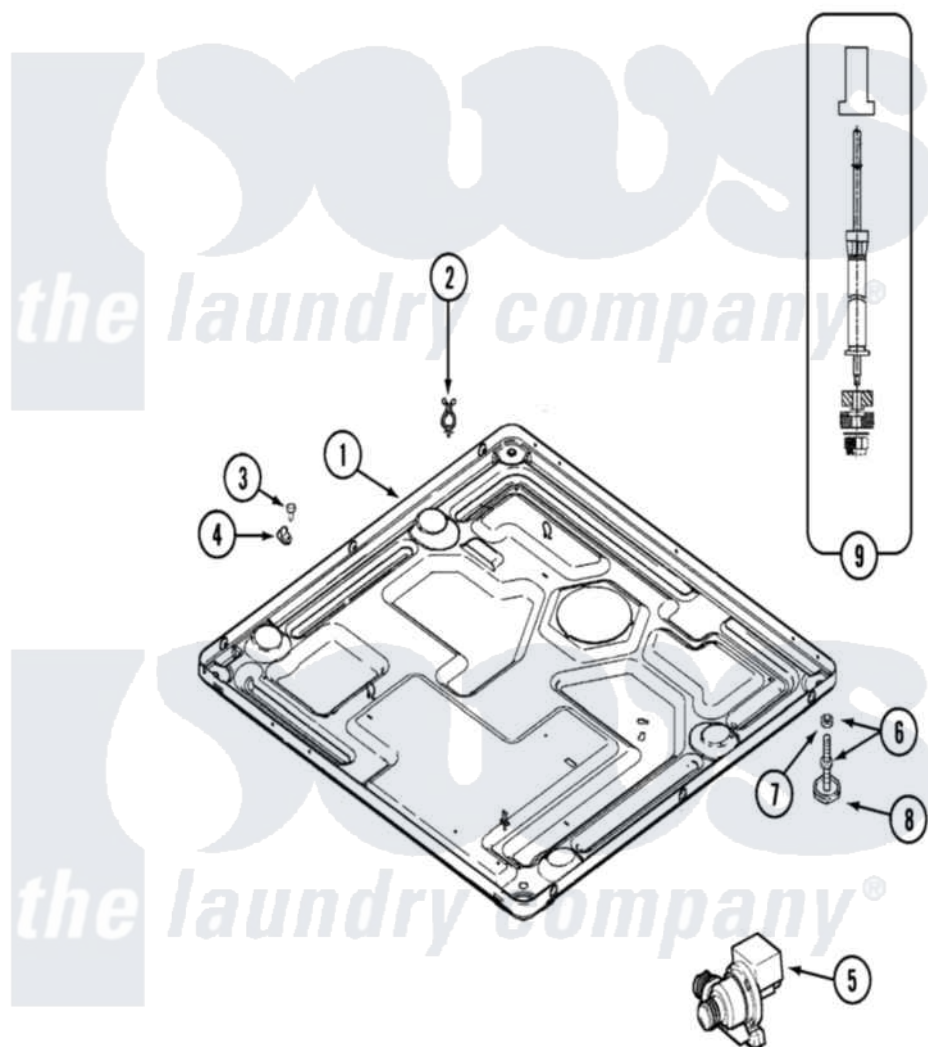

Maytag MAH14PDSAW 10 - BASE

Maytag [Commercial Maytag MAH14PDSAW Washer Parts](#) Parts Diagram 10 - BASE
 Click on the part number to view part

Item	Original Part Number	Replaced By	Status	Part Description
001	22002240	22003435		Base, Assembly
"	22002476	22003778		Transformer
"	22002477			Shield, Transformer
"	22003580			Base, Assembly
002	315471	22003298		Retainer, Wire
003	212276	W10116760		Screw
004	22002014			Clip, Harness To Support
005	22002809	22003635		Pump, High Torque
006	22001915	22003544		Adjustable Leg W/Foot And Nut
007	Y052740	62739		Nut, Lock
008	210684			Foot, Adjustable Leg
009	22001988			Strut Assembly-Rear