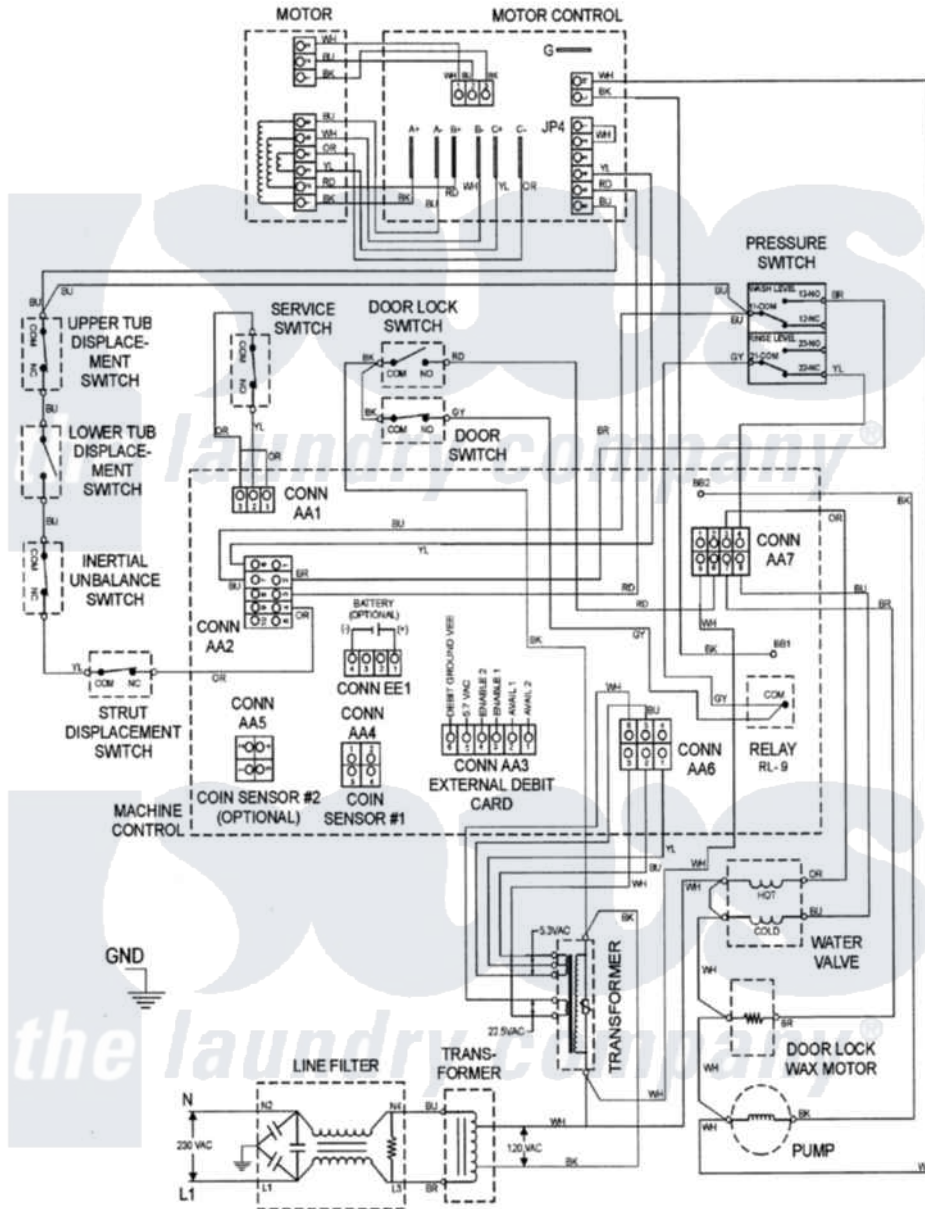

# Maytag MAH14PDSA 11 - WIRING INFORMATION

Maytag Commercial Maytag MAH14PDSA Washer Parts Diagram 11 - WIRING INFORMATION  
 Click on the part number to view part

Item	Original Part Number	Replaced By	Status	Part Description
001	NLA		Not Available	WIRING INFORMATION