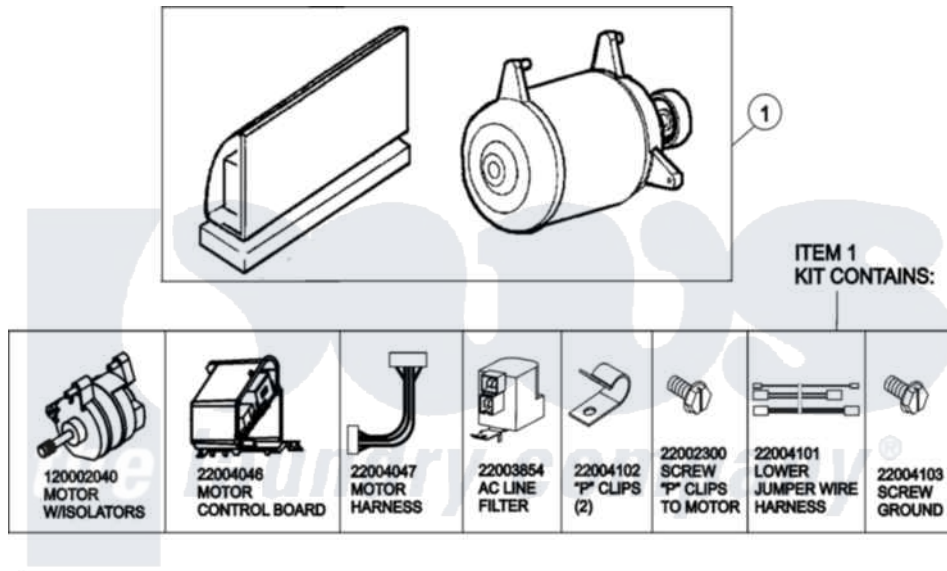

Maytag MAH14PDSA W 12 - MOTOR & MOTOR CONTROL

(SEE TEXT FOR ITEMS 2, 3, 4 AND 8)

Maytag Commercial Maytag MAH14PDSA W Washer Parts Parts Diagram 12 - MOTOR & MOTOR CONTROL
 Click on the part number to view part

Item	Original Part Number	Replaced By	Status	Part Description
001	12002039			Neptune Motor Conversion Kit
002	22004046			Control Assembly, Motor
003	22003856			Motor, Variable Speed
004	22004047	22004212		Motor Harness
005	33002190			SCrew, C BraCe, BraCket, Cabinet
006	22004102			P Clips
007	22002300	9740848		Screw, Mixing Valve Mounting
008	22003854	22003858		EMI Suppression Filter, 16a
009	22004101			Repair Jumper Harness
010	22003329			Isolator, Motor
011	22003686			Bolt, Motor
012	22002320			Washer, Belt Tension Bolt
013	22004103			Screw