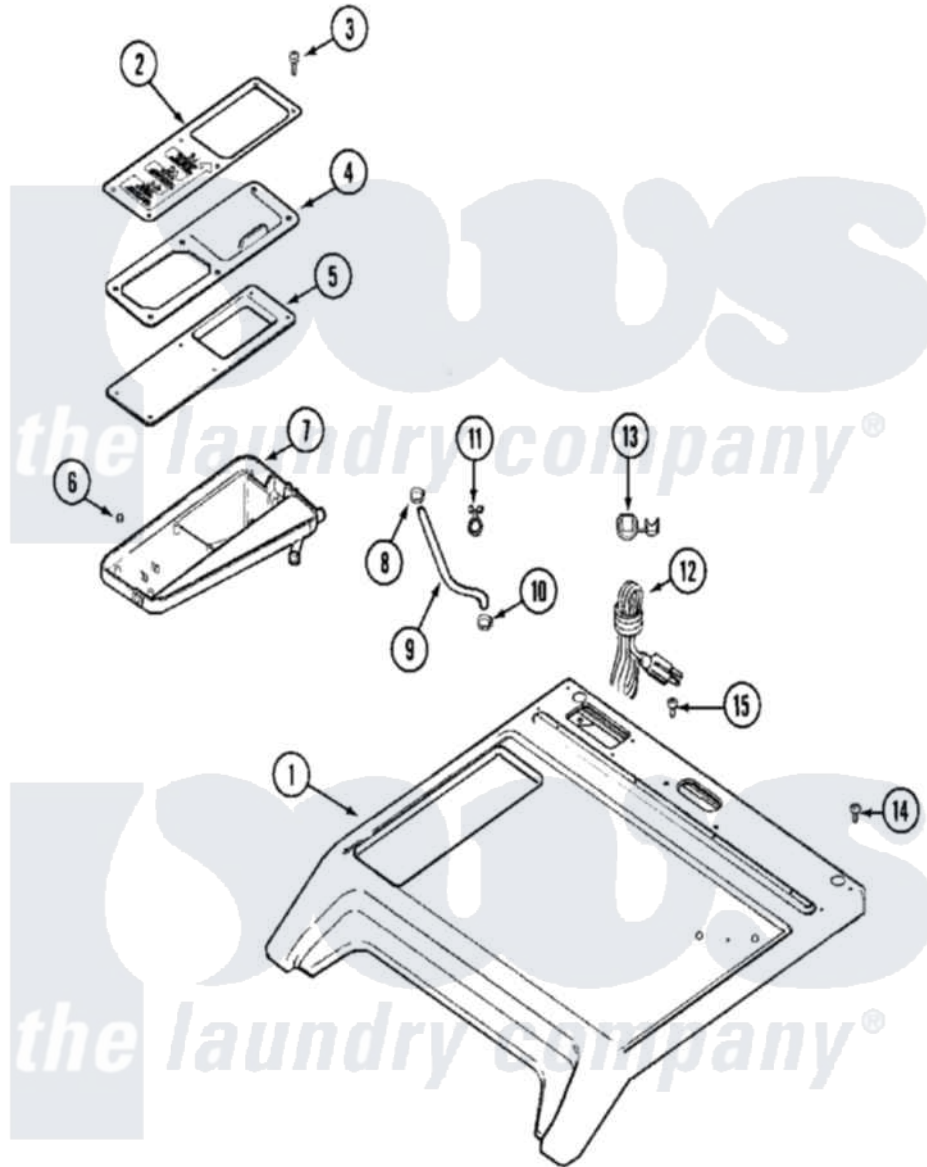

# Maytag MAH14PNAEW 02 - TOP

Maytag [Commercial Maytag MAH14PNAEW Washer Parts](#) Parts Diagram 02 - TOP  
 Click on the part number to view part

Item	Original Part Number	Replaced By	Status	Part Description
001	<a href="#">22002116</a>			Cover, Top
"	22003584	<a href="#">22004180</a>		Cover, Top
002	22002032		Not Available	COVER, COMM. DISPENSER (WHT)
003	22002230	<a href="#">400021-1</a>		Screw
004	22002091		Not Available	LID, COMMERCIAL DISPENSER
005	22002074		Not Available	BEZEL, COMMERCIAL
006	<a href="#">22002031</a>			Palnut, Bezel
007	22002075		Not Available	DISPENSER BOTTOM, COMMERCIAL
008	22002054	<a href="#">285655</a>		Clamp, Hose
009	<a href="#">22002084</a>			Hose, Shower
010	201011	<a href="#">285655</a>		Clamp, Hose
011	212276	<a href="#">W10116760</a>		Screw
"	22002027	<a href="#">74007164</a>		Lock- Purs
012	308966		Not Available	CORD, POWER (EXPORT)

"	33001285	Not Available	CORD, POWER
"	33001689	Not Available	CORD, POWER (AS WRAPPED)
013	<a href="#">216183</a>		Grommet, Cord Export
"	22002532	<a href="#">216183</a>	Grommet, Cord Export
014	912365	<a href="#">3370225</a>	Screw
015	210186	<a href="#">3370225</a>	Screw