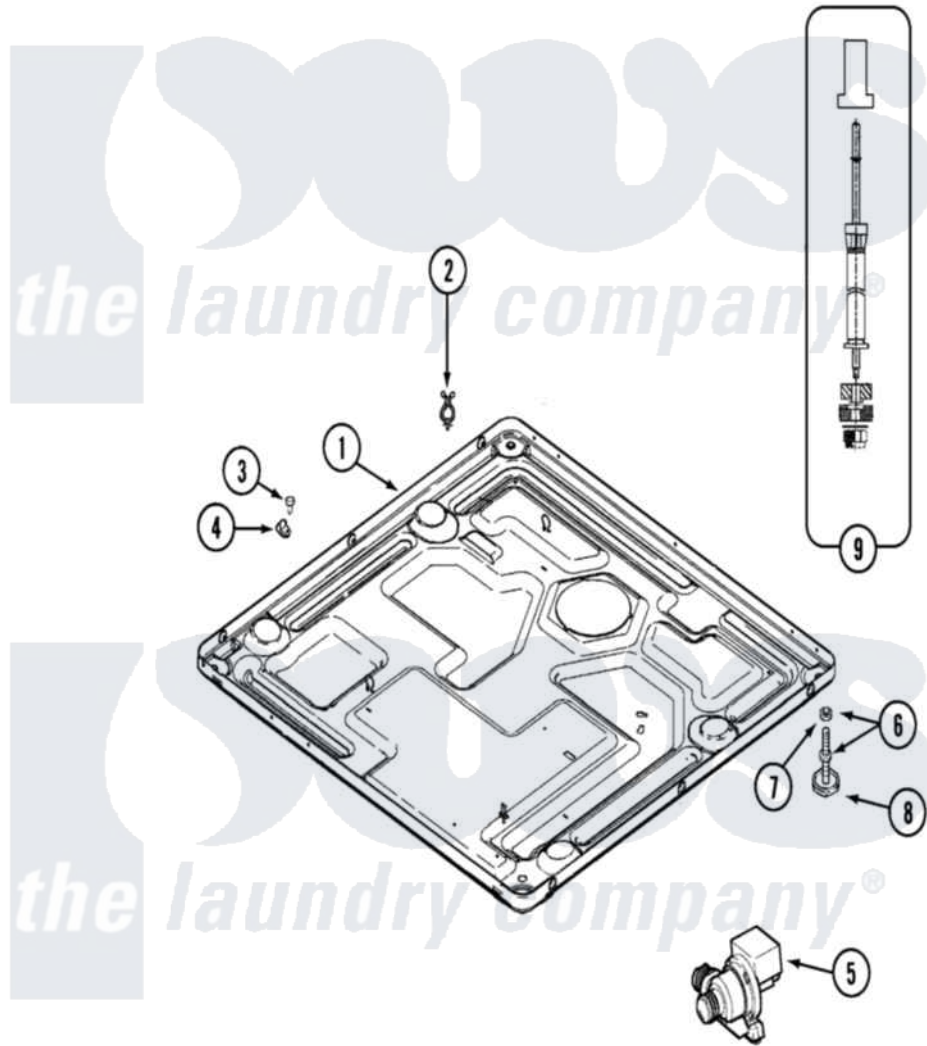

# Maytag MAH14PNAEW 09 - BASE

Maytag [Commercial Maytag MAH14PNAEW Washer Parts](#) Parts Diagram 09 - BASE  
 Click on the part number to view part

Item	Original Part Number	Replaced By	Status	Part Description
001	22002240	<a href="#">22003435</a>		Base, Assembly
"	<a href="#">22003580</a>			Base, Assembly
002	315471	<a href="#">22003298</a>		Retainer, Wire
003	212276	<a href="#">W10116760</a>		Screw
004	<a href="#">22002014</a>			Clip, Harness To Support
005	22002809	<a href="#">22003635</a>		Pump, High Torque
006	22001915	<a href="#">22003544</a>		Adjustable Leg W/Foot And Nut
007	<a href="#">Y052740</a>	<a href="#">62739</a>		Nut, Lock
008	<a href="#">210684</a>			Foot, Adjustable Leg
009	<a href="#">22001988</a>			Strut Assembly-Rear
010	22002476	<a href="#">22003778</a>		Transformer
"	<a href="#">22002477</a>			Shield, Transformer