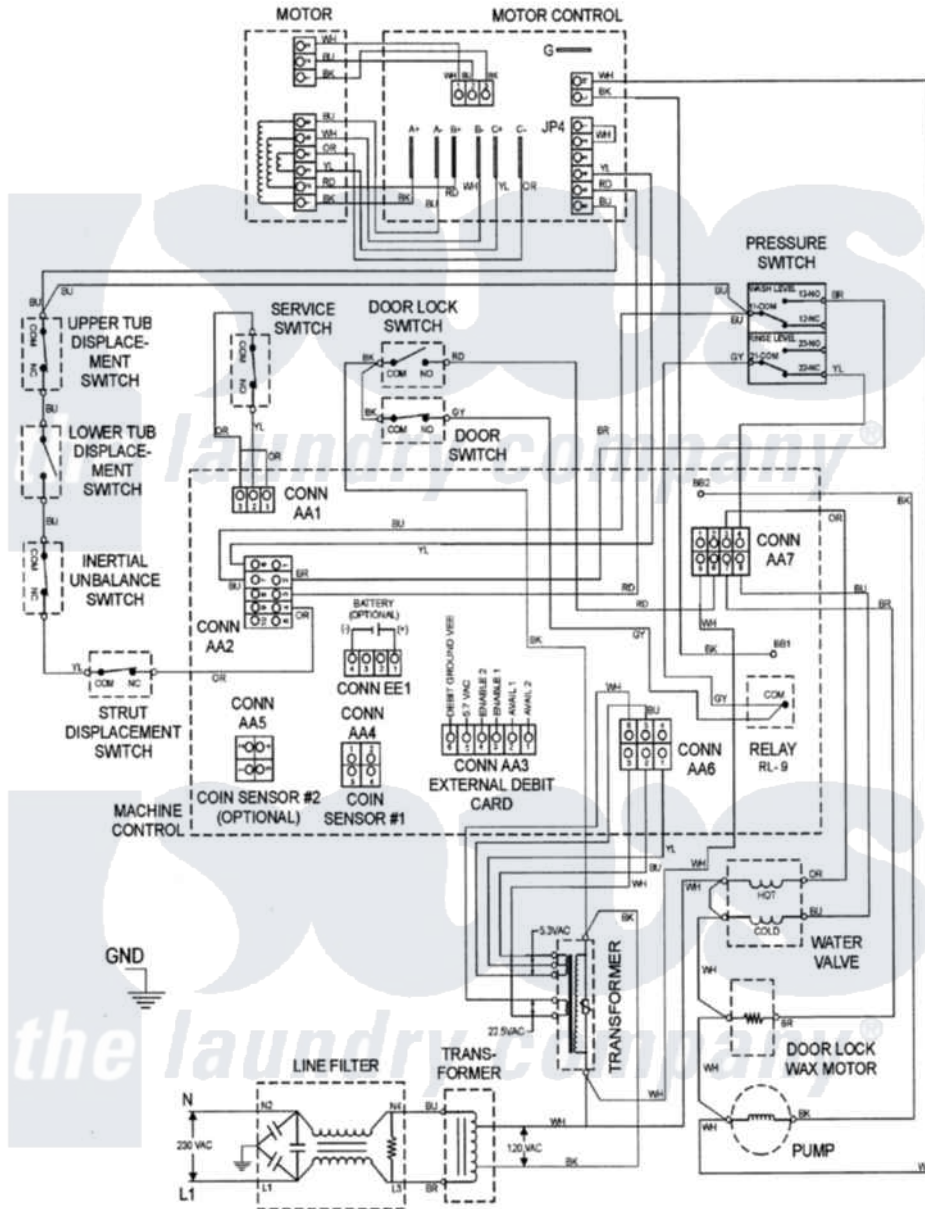

Maytag MAH14PNAEW 10 - WIRING INFORMATION

Maytag Commercial Maytag MAH14PNAEW Washer Parts Parts Diagram 10 - WIRING INFORMATION
 Click on the part number to view part

Item	Original Part Number	Replaced By	Status	Part Description
001	NLA		Not Available	WIRING INFORMATION