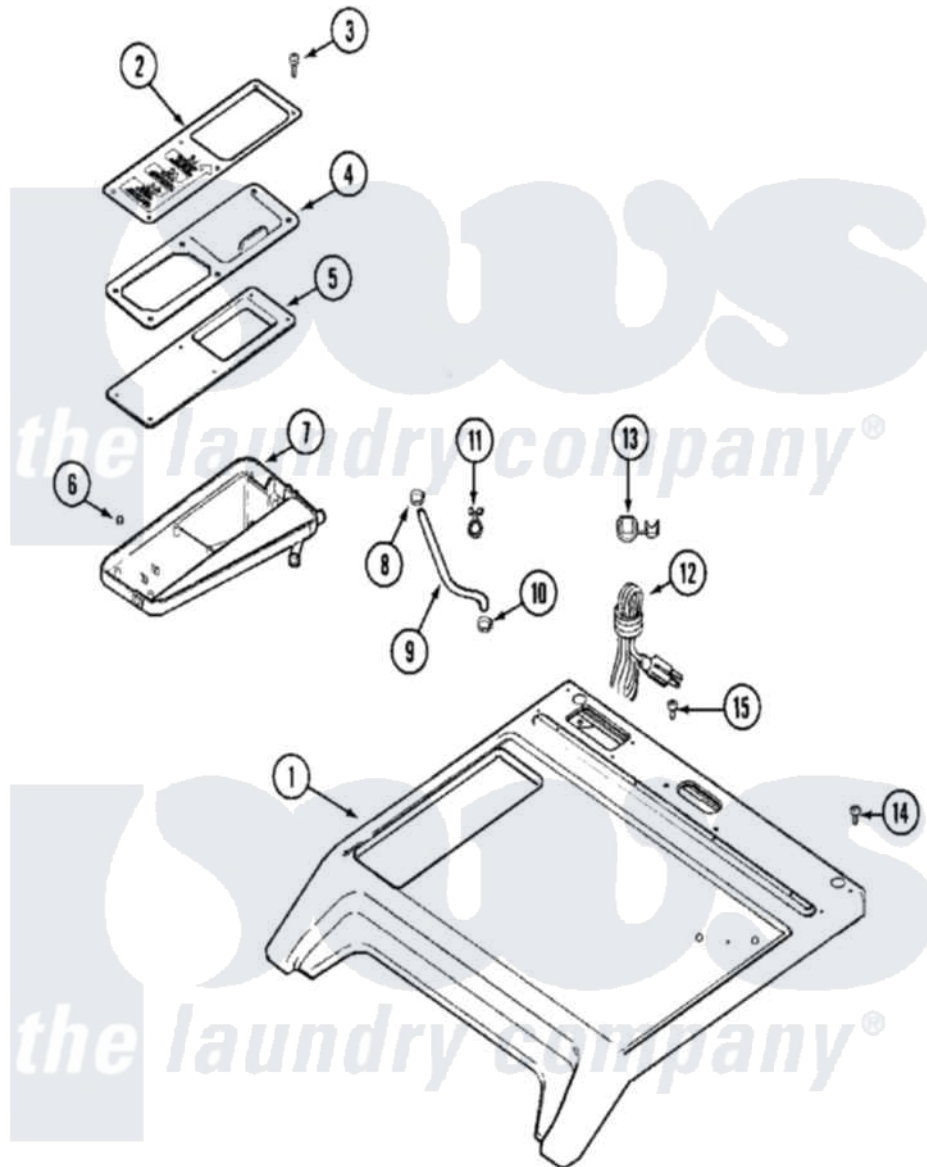

# Maytag MAH14PNAGW 02 - TOP

Maytag [Commercial Maytag MAH14PNAGW Washer Parts](#) Parts Diagram 02 - TOP  
 Click on the part number to view part

Item	Original Part Number	Replaced By	Status	Part Description
001	<a href="#">22002116</a>			Cover, Top
"	22003584	<a href="#">22004180</a>		Cover, Top
002	22002032		Not Available	COVER, COMM. DISPENSER (WHT)
003	22002230	<a href="#">400021-1</a>		Screw
004	22002091		Not Available	LID, COMMERCIAL DISPENSER
005	22002074		Not Available	BEZEL, COMMERCIAL
006	<a href="#">22002031</a>			Palnut, Bezel
007	22002075		Not Available	DISPENSER BOTTOM, COMMERCIAL
008	22002054	<a href="#">285655</a>		Clamp, Hose
009	<a href="#">22002084</a>			Hose, Shower
010	201011	<a href="#">285655</a>		Clamp, Hose
011	212276	<a href="#">W10116760</a>		Screw
"	22002027	<a href="#">74007164</a>		Lock- Purs
012	308966		Not Available	CORD, POWER (EXPORT)

"	33001285	Not Available	CORD, POWER
"	33001689	Not Available	CORD, POWER (AS WRAPPED)
013	<a href="#">216183</a>		Grommet, Cord Export
"	22002532	<a href="#">216183</a>	Grommet, Cord Export
014	912365	<a href="#">3370225</a>	Screw
015	210186	<a href="#">3370225</a>	Screw