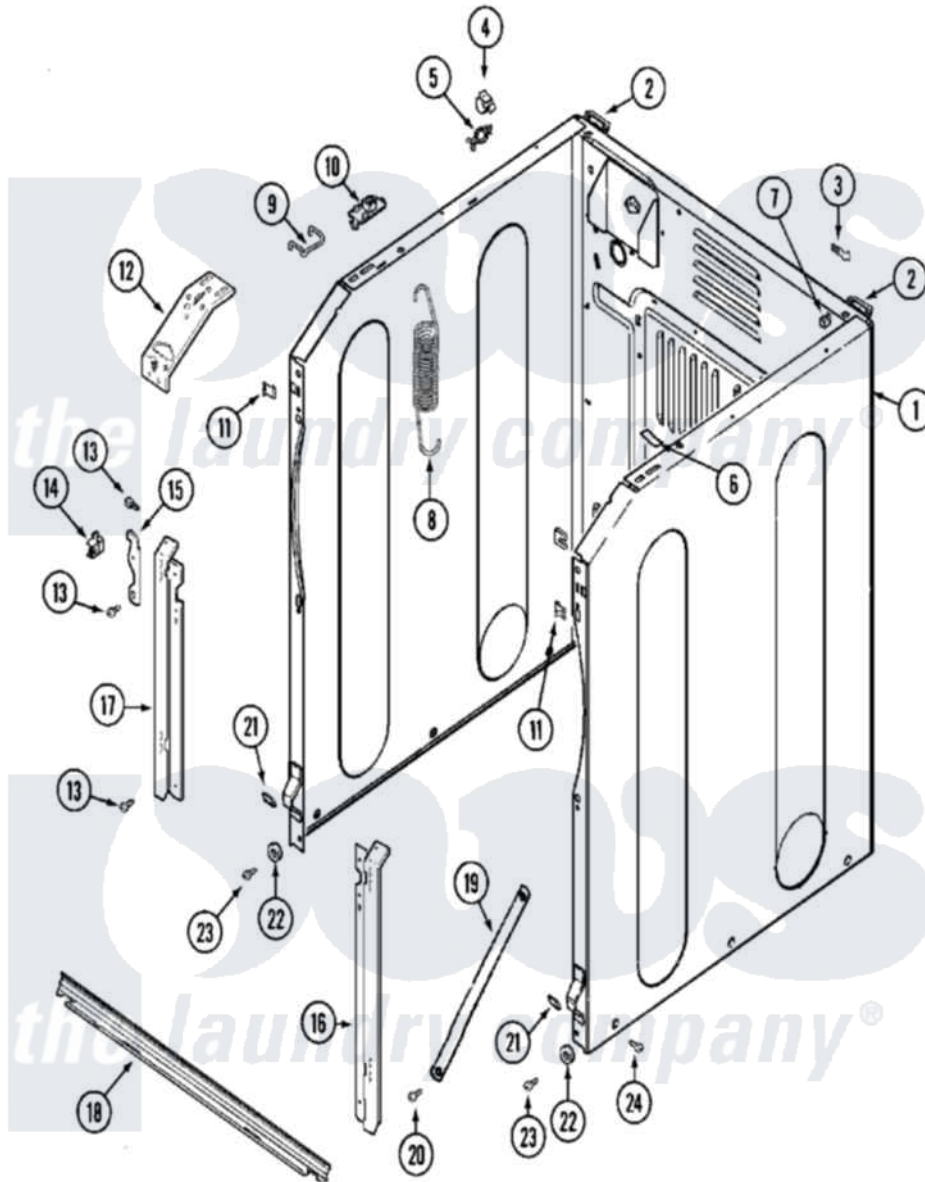

Maytag MAH14PNAGW 03 - CABINET-FRONT

Maytag Commercial Maytag MAH14PNAGW Washer Parts Parts Diagram 03 - CABINET-FRONT
 Click on the part number to view part

Item	Original Part Number	Replaced By	Status	Part Description
001	22002245	22003639		Cabinet Assembly
"	22003639			Cabinet Assembly
"	NLA		Not Available	CABINET (WHT)
002	22001995			Screw Note: Screw, Tumbler Front And Shroud
"	22003367	22004095		Hinge, Plastic
"	NLA		Not Available	BRACKET, CABINET HINGE
003	22001996	3370225		Screw
"	22002178			Bracket, Air Dome Hose
"	NLA		Not Available	TIE, WIRE
004	Y310376			Clip, Door Switch Harness
005	315471	22003298		Retainer, Wire
006	33001836			Strap, Top Cover Support
007	310933	33002194		Nut, Speed
008	22002100			Spring
009	22002098	22002297		Support, Spring
010	22001997			Spacer, Top Cover

011	22002049		Clip Note: Clip, Front Panel
012	22002090		Brace, Corner
013	22001995		Screw Note: Screw, Tumbler Front And Shroud
014	22002001		Support, Hinge
015	22002247	33002597	Hook, Security
016	22002034	22003224	Bracket, Shroud
017	22002035	22002985	Bracket, Shroud
018	22001993		Bridge, Shroud Support
"	22003638	22003652	Shroud Support Assembly
019	22002259	22002767	Brace, Cross
020	22001995		Screw Note: Screw, Tumbler Front And Shroud
021	22002239		Clip, Front Panel
022	22002025		Disc, Front Panel Spacer
023	22001995		Screw Note: Screw, Tumbler Front And Shroud
024	213007		Xfor Cabinet See Cabinet, Back
"	22003409	213007	Xfor Cabinet See Cabinet, Back