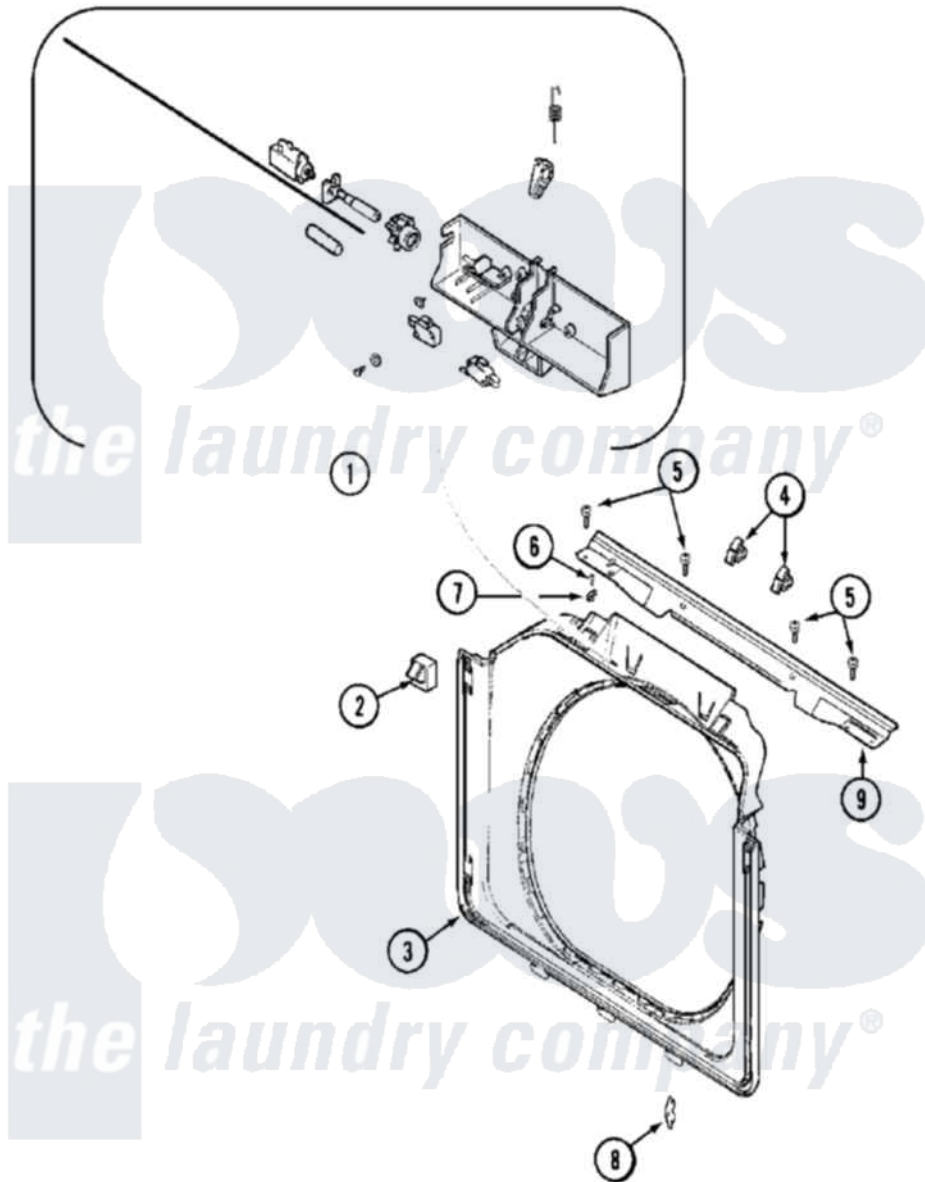

Maytag MAH14PNAGW 04 - DOOR SHROUD & DOOR LATCH ASSEMBLY

Maytag Commercial Maytag MAH14PNAGW Washer Parts Parts Diagram 04 - DOOR SHROUD & DOOR LATCH ASSEMBLY

[Click on the part number to view part](#)

Item	Original Part Number	Replaced By	Status	Part Description
001	22002957			Cover, Latch Assembly
"	NLA		Not Available	LATCH ASSY., DOOR
002	22002046			Switch, Secondary Door
003	22002234			Shroud And Dispenser Hose
004	Y310376			Clip, Door Switch Harness
005	22001995			Screw Note: Screw, Tumbler Front And Shroud
006	22001996	3370225		Screw
007	22002014			Clip, Harness To Support
008	22002095	12001994		Cover
009	22002015			Support, Door Lock
"	22003637			BRACE ASSEMBLY, TOP CROSS CONTAINS ITEMS 12 & 13