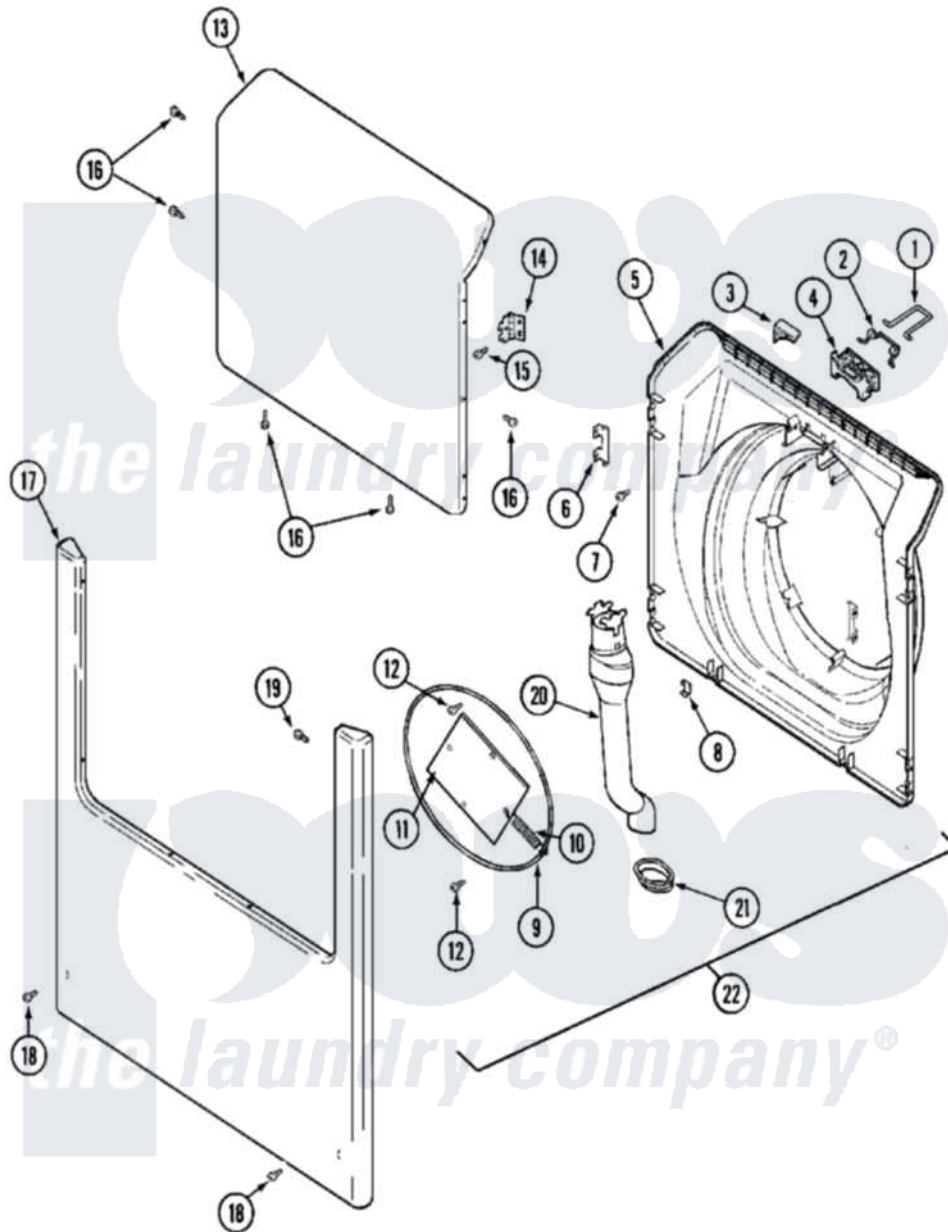

# Maytag MAH14PNAGW 05 - DOOR & FRONT PANEL

Maytag Commercial Maytag MAH14PNAGW Washer Parts Parts Diagram 05 - DOOR & FRONT PANEL  
 Click on the part number to view part

Item	Original Part Number	Replaced By	Status	Part Description
001	22002002	<a href="#">22003222</a>		Hoop, Lock
002	<a href="#">22002003</a>			Spring, Latch
003	22002355	<a href="#">22003083</a>		Liner, Door Assembly W/Vent
004	<a href="#">22002168</a>			Support, Lock Hoop
005	22002355	<a href="#">22003083</a>		Liner, Door Assembly W/Vent
"	22002539	<a href="#">22003083</a>		Liner, Door Assembly W/Vent
"	22003076	<a href="#">22003083</a>		Liner, Door Assembly W/Vent
006	<a href="#">22002038</a>			Clip, Door
007	<a href="#">22002007</a>			Screw, Wire Frame
008	<a href="#">22002039</a>			Clip, Door
009	<a href="#">22002104</a>			Frame, Wire
"	W10124350		Not Available	NOT REQUIRED PART OR SEE NOTE
010	<a href="#">22002356</a>			Spring, Plate
"	W10124350		Not Available	NOT REQUIRED PART OR SEE NOTE
011	<a href="#">22002094</a>			Frame, Wire

"	W10124350	Not Available	NOT REQUIRED PART OR SEE NOTE
012	<a href="#">22002007</a>		Screw, Wire Frame
"	W10124350	Not Available	NOT REQUIRED PART OR SEE NOTE
013	<a href="#">22001979</a>		Door, Outer
"	<a href="#">22002333</a>		Label, Open Door
014	22002000	<a href="#">22002798</a>	Hinge, Door
015	22002062	<a href="#">98006631</a>	Screw
016	<a href="#">22002063</a>		Screw No.8-18AB Wafer Head
017	22002241	<a href="#">22002836</a>	Panel, Front
018	<a href="#">22001496</a>		Front Panel Fastener And Screw
019	<a href="#">22002012</a>		Screw, Hinge Note: Screw, Hinge Bracket
"	<a href="#">22002243</a>		Screw, Front Panel And Hinge
"	<a href="#">22002244</a>		Clip, Grounding
020	22002990	<a href="#">22003850</a>	Vent Tube Assembly
021	<a href="#">22003075</a>		Grommet, Vent Tube
022	<a href="#">22003083</a>		Liner, Door Assembly W/Vent