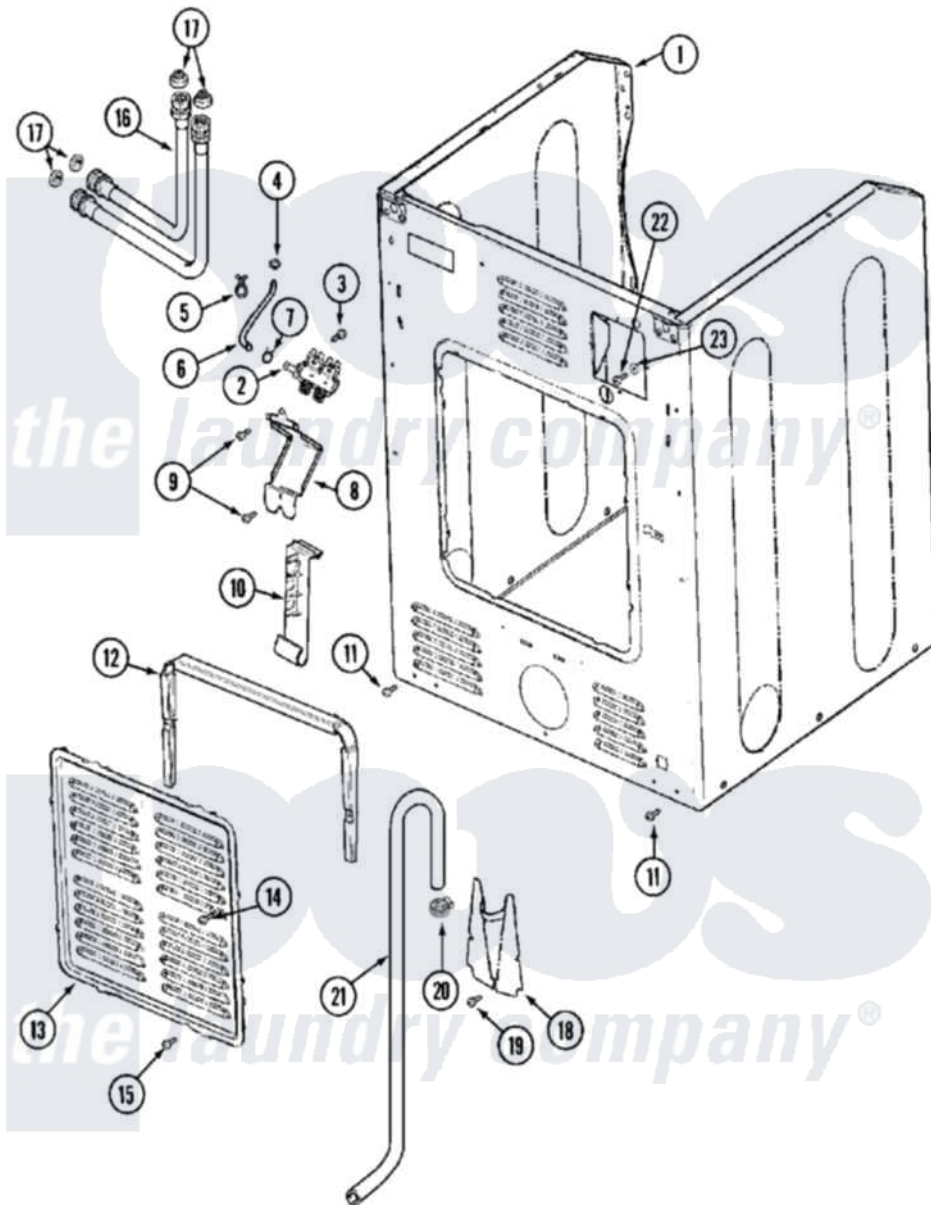

Maytag MAH14PNAGW 06 - CABINET-REAR

Maytag Commercial Maytag MAH14PNAGW Washer Parts Parts Diagram 06 - CABINET-REAR
 Click on the part number to view part

Item	Original Part Number	Replaced By	Status	Part Description
001	22002245	22003639		Cabinet Assembly
"	NLA		Not Available	CABINET (WHT)
002	22003831			Water Valve, 2 Coil
003	Y313561			Screw----NA
004	22002054	285655		Clamp, Hose
005	22002027	74007164		Lock- Purs
006	22001987	22002296		Hose, Injector
007	216169	596669		Clamp, Manifold
008	22002089	22002572		Bracket- W
009	22001996	3370225		Screw
010	22002076	33002213		Rack, Hose
011	22001995			Screw Note: Screw, Tumbler Front And Shroud
012	22002022			Spacer, Access Panel
013	22002092			Panel, Access
014	22002295	67006908		Screw, Ice Rack
015	22001996	3370225		Screw

016	22002475	76313	Hosefill
017	Y013783		Washer, Inlet Hose
018	22002093	22002704	Cover, Drain Hose
019	22001995		Screw Note: Screw, Tumbler Front And Shroud
020	22001984	285655	Clamp, Hose
021	12001659	12001807	Drain Hose Kit
"	22002891	12001807	Drain Hose Kit
"	22002892		Retainer, Drain Hose
"	22002893	8539404	Tie-Wire
"	NLA	Not Available	HOSE, DRAIN---N
022	NLA	Not Available	SCREW, GROUND LUG
023	NLA	Not Available	WASHER, GROUND LUG