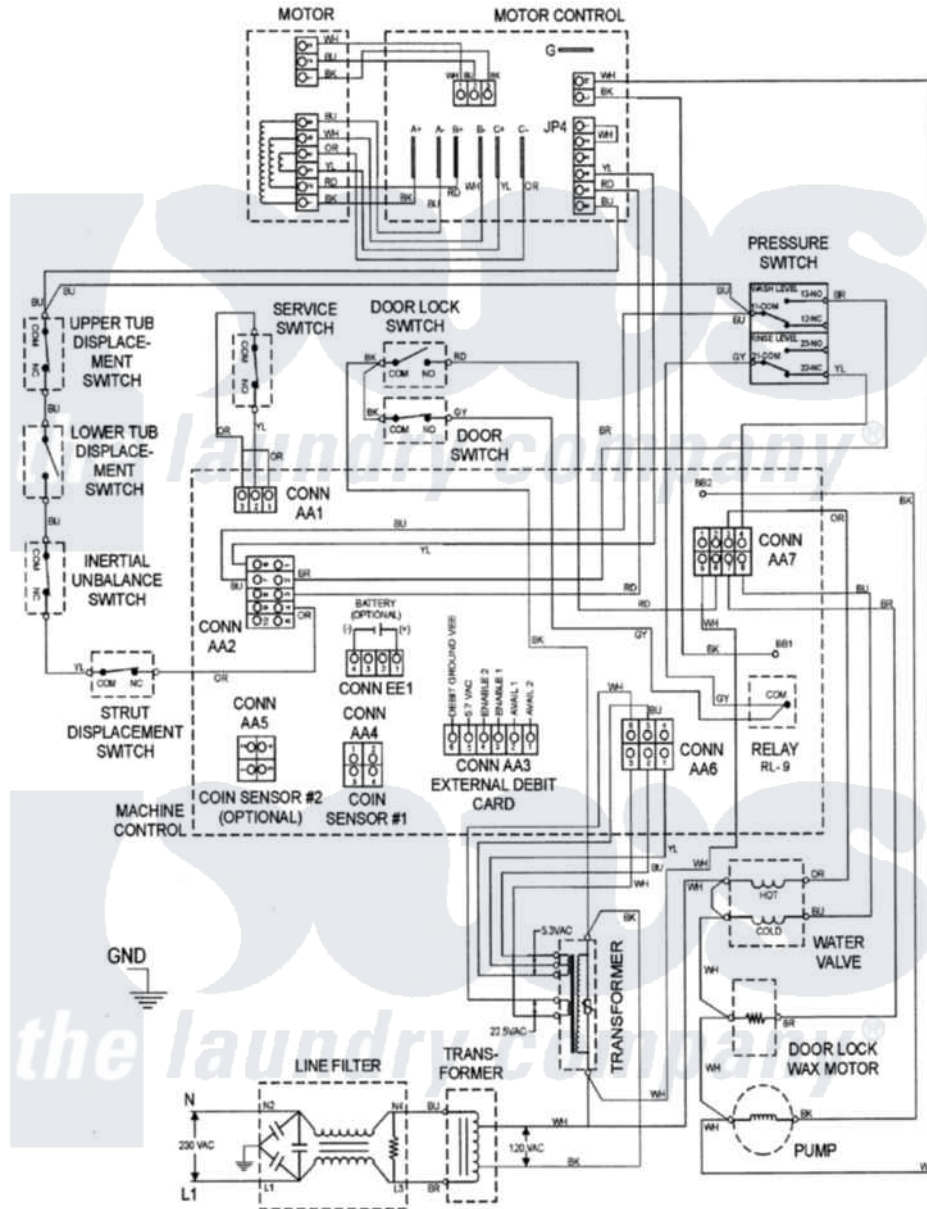

# Maytag MAH14PNAGW 10 - WIRING INFORMATION

Maytag Commercial Maytag MAH14PNAGW Washer Parts Diagram 10 - WIRING INFORMATION  
 Click on the part number to view part

Item	Original Part Number	Replaced By	Status	Part Description
001	NLA		Not Available	WIRING INFORMATION