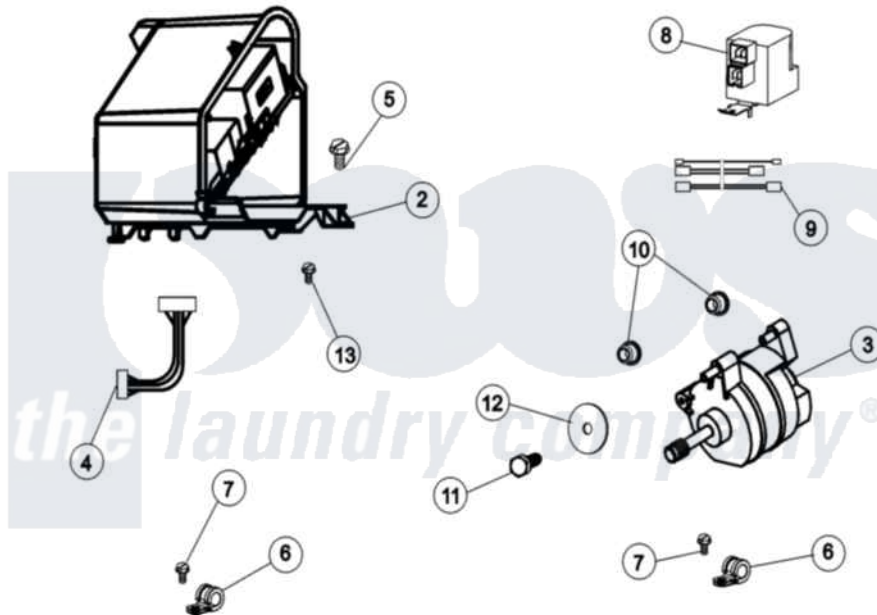

Maytag MAH14PNAGW 11 - MOTOR & MOTOR CONTROL

(SEE TEXT FOR ITEMS 2, 3, 4 AND 8)

Maytag Commercial Maytag MAH14PNAGW Washer Parts Parts Diagram 11 - MOTOR & MOTOR CONTROL
 Click on the part number to view part

Item	Original Part Number	Replaced By	Status	Part Description
001	12002039			Neptune Motor Conversion Kit
002	22004046			Control Assembly, Motor
003	22003856			Motor, Variable Speed
004	22004047	22004212		Motor Harness
005	33002190			SCrew, C BraCe, BraCket, Cabinet
006	22004102			P Clips
007	22002300	9740848		Screw, Mixing Valve Mounting
008	22003854	22003858		EMI Suppression Filter, 16a
009	22004101			Repair Jumper Harness
010	22003329			Isolator, Motor
011	22003686			Bolt, Motor
012	22002320			Washer, Belt Tension Bolt
013	22004103			Screw