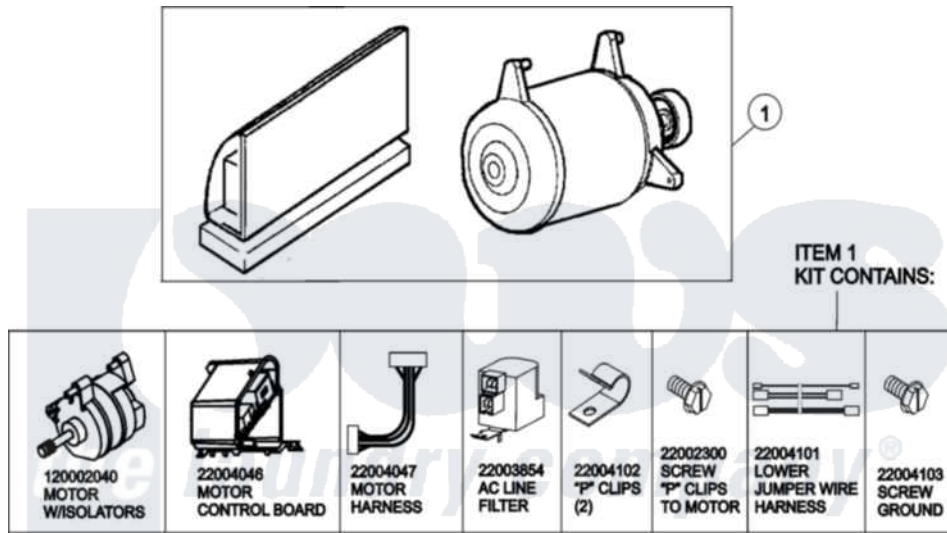

Maytag MAH14PNAGW 11 - MOTOR & MOTOR CONTROL

(SEE TEXT FOR ITEMS 2, 3, 4 AND 8)

Maytag Commercial Maytag MAH14PNAGW Washer Parts Parts Diagram 11 - MOTOR & MOTOR CONTROL
 Click on the part number to view part

Item	Original Part Number	Replaced By	Status	Part Description
001	12002039			Neptune Motor Conversion Kit
002	22004046			Control Assembly, Motor
003	22003856			Motor, Variable Speed
004	22004047	22004212		Motor Harness
005	33002190			SCrew, C BraCe, BraCket, Cabinet
006	22004102			P Clips
007	22002300	9740848		Screw, Mixing Valve Mounting
008	22003854	22003858		EMI Suppression Filter, 16a
009	22004101			Repair Jumper Harness
010	22003329			Isolator, Motor
011	22003686			Bolt, Motor
012	22002320			Washer, Belt Tension Bolt
013	22004103			Screw