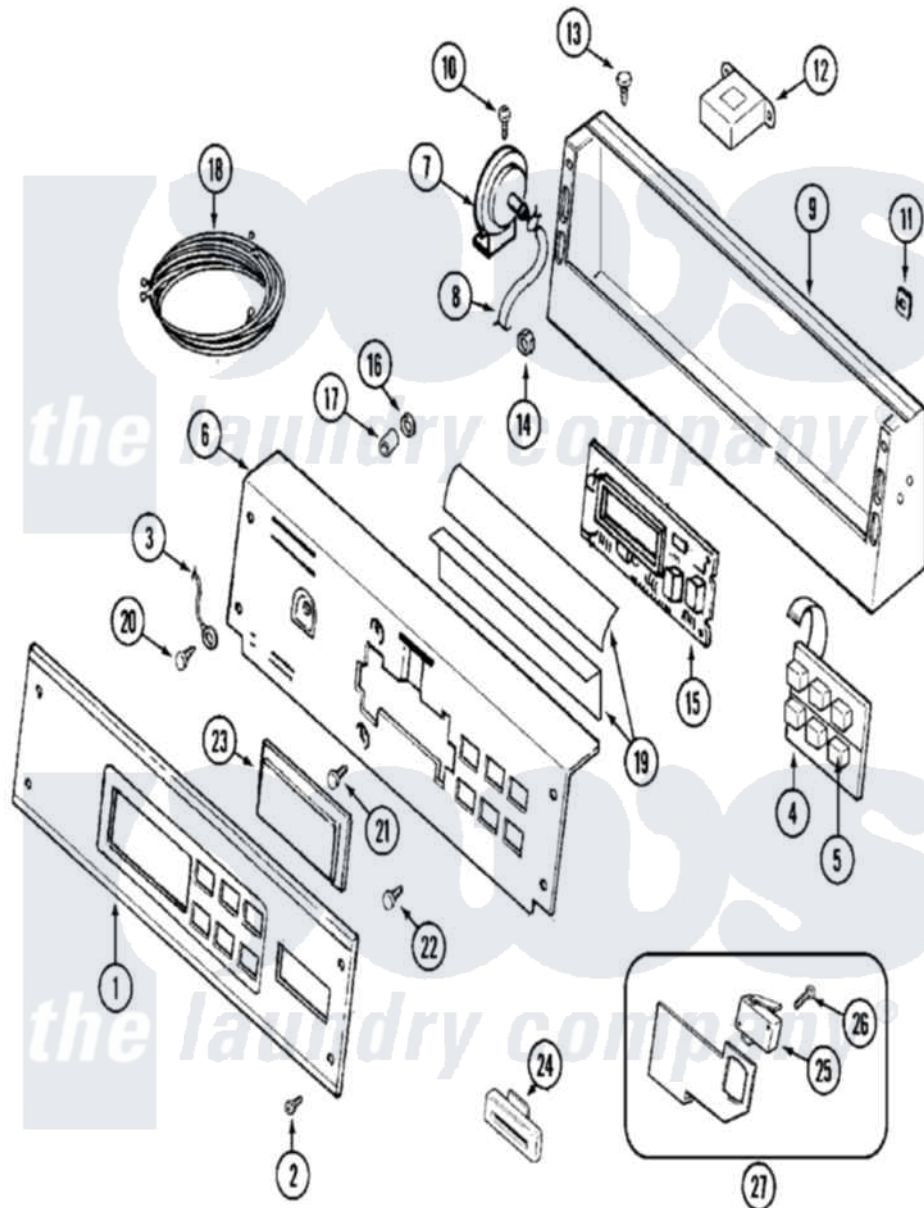

Maytag MAH14PNAWW 01 - CONTROL PANEL

Maytag Commercial Maytag MAH14PNAWW Washer Parts Parts Diagram 01 - CONTROL PANEL
 Click on the part number to view part

Item	Original Part Number	Replaced By	Status	Part Description
001	22002346			Panel, Control
"	22002349	W10116737		Lock
002	215506			Screw, Control Panel Overlay
003	205810			Wire, Ground
004	206808	W10135389		Push Button And Switch Assembly
"	215527	W10140652		Screw, 6-20 X 1/2
005	215517	W10131113		Push Button
006	22002347			Switch Brkt And Back Brkt
"	22003090			Switch And Back Brkt Assembly
007	22002048	22002921		Switch- Pr
"	22002994			Switch, Pressure
008	22002010			Hose, Pressure Switch
"	NLA		Not Available	CLIP, PRESSURE SWITCH HOSE
009	22003101			Console

"	33001957		Console
010	22001996	3370225	Screw
011	215003		Fastener, Panel And Bracket
012	22001960		Transformer
013	211251		Screw, Transformer
014	22001419		Nut, Transformer
015	22002332	22004335	Control Board
016	912077		Locknut, Reader Harness
017	33001204		Stand-Off, Ccontrol Board
018	22002351		Wire Harness, Main
"	22002404		Wire Harness, Main
"	NLA	Not Available	WIRE HARNESS, MAIN----NA
019	22001511	22002954	Deflector, Water
020	211252		Screw, Ground Wire
021	215526		Screw, Circuit Board
022	215527	W10140652	Screw, 6-20 X 1/2
023	22001962	W10131114	Cover, Display
"	33002090		Harness, Service
024	22001976		Bezel
"	33002092	W10133266	Cam-Lock
025	22002367		Switch, Sensor
026	22002368		Screw, Sensor Switch Bracket
027	33002093		Bracket Assembly, Switch