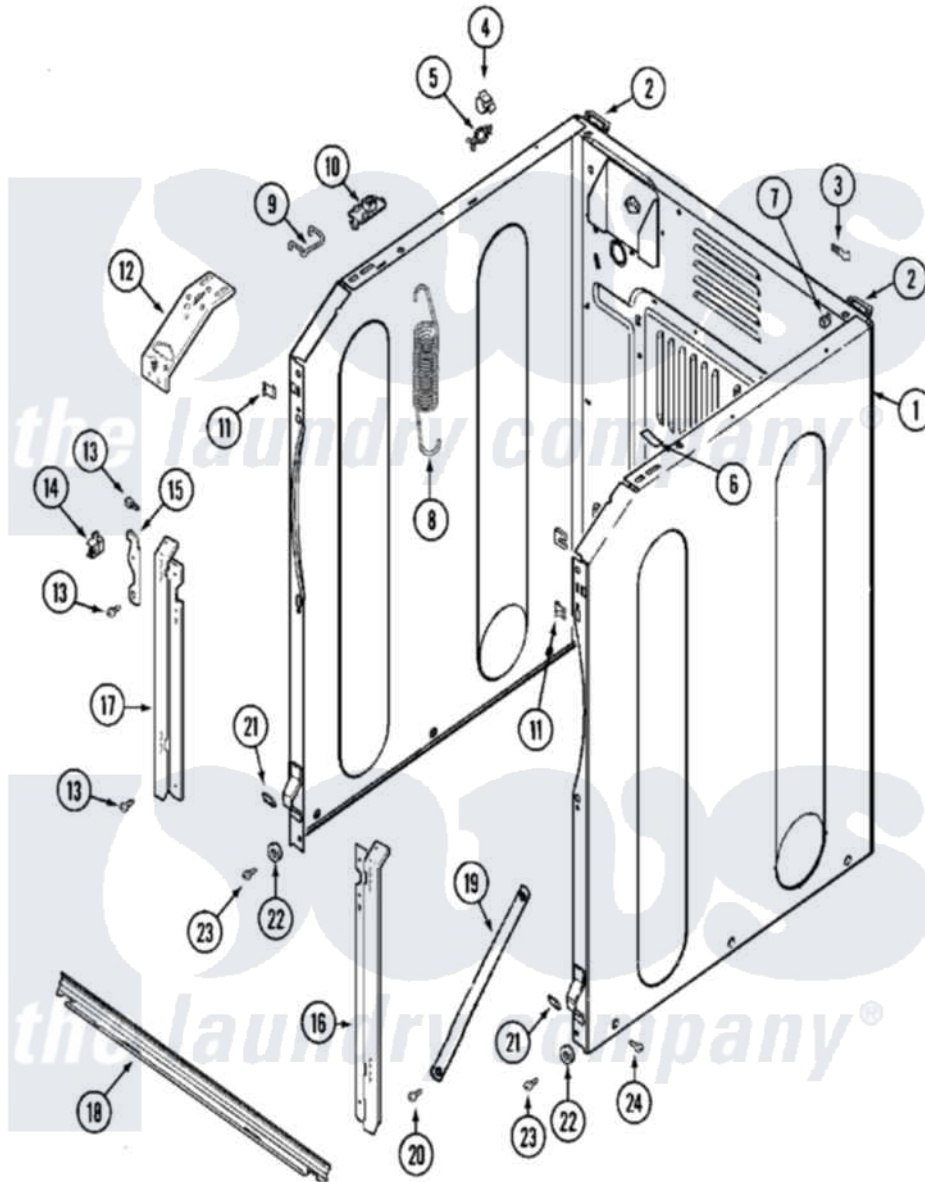

Maytag MAH14PNAWW 03 - CABINET-FRONT

Maytag Commercial Maytag MAH14PNAWW Washer Parts Parts Diagram 03 - CABINET-FRONT
 Click on the part number to view part

Item	Original Part Number	Replaced By	Status	Part Description
001	22002245	22003639		Cabinet Assembly
"	NLA		Not Available	CABINET (WHT)
002	NLA		Not Available	BRACKET, CABINET HINGE
003	22001996	3370225		Screw
"	22002178			Bracket, Air Dome Hose
"	NLA		Not Available	TIE, WIRE
004	Y310376			Clip, Door Switch Harness
005	315471	22003298		Retainer, Wire
006	33001836			Strap, Top Cover Support
007	310933	33002194		Nut, Speed
008	22002100			Spring
009	22002098	22002297		Support, Spring
010	22001997			Spacer, Top Cover
011	22002049			Clip Note: Clip, Front Panel
012	22002090			Brace, Corner
013	22001995			Screw Note: Screw, Tumbler Front And Shroud

014	22002001		Support, Hinge
015	22002243		Screw, Front Panel And Hinge
"	22002247	33002597	Hook, Security
016	22002034	22003224	Bracket, Shroud
017	22002035	22002985	Bracket, Shroud
018	22001993		Bridge, Shroud Support
019	22002259	22002767	Brace, Cross
020	22001995		Screw Note: Screw, Tumbler Front And Shroud
021	22002239		Clip, Front Panel
022	22002025		Disc, Front Panel Spacer
023	22001995		Screw Note: Screw, Tumbler Front And Shroud
024	213007		Xfor Cabinet See Cabinet, Back