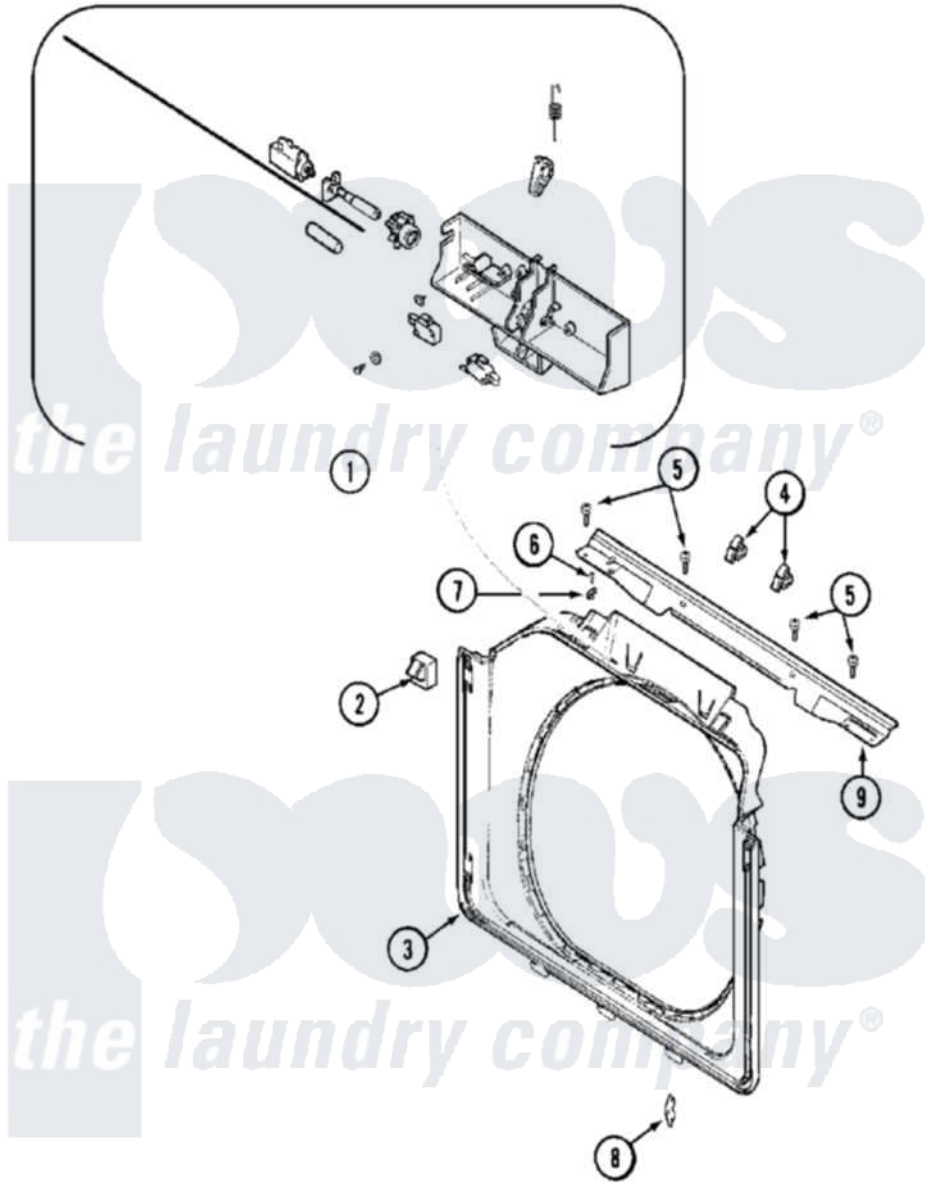

Maytag MAH14PNAWW 04 - DOOR SHROUD & DOOR LATCH ASSEMBLY

Maytag Commercial Maytag MAH14PNAWW Washer Parts Parts Diagram 04 - DOOR SHROUD & DOOR LATCH ASSEMBLY

[Click on the part number to view part](#)

Item	Original Part Number	Replaced By	Status	Part Description
001	22001352			Screw, Check Switch
"	22002119			Motor, Wax
"	22002158			Spring, Gear Return
"	22002162			Switch, Door Lock Spin Enable
"	22002164			Cable, Door
"	22002165			Washer, Door Lock Switch
"	22002435	241877		Screw
"	22002957			Cover, Latch Assembly
"	22003055			Ramp, Door Hoop
"	22003715			Sliding Gear, Latch
"	22003716			Rotating Gear, Latch
"	22003717			Spring, Latch
"	22003718			Axle, Latch
"	22003719			Screw, Latch
"	22003720			Nut, Latch
"	22003721			Spring, Axle / Latch

"	22003722		Switch Holder Assembly, Latch
"	NLA	Not Available	DOOR, LOCK HOOP ASSEMBLY
002	22002046		Switch, Secondary Door
003	22002234		Shroud And Dispenser Hose
004	Y310376		Clip, Door Switch Harness
005	22001995		Screw Note: Screw, Tumbler Front And Shroud
006	22001996	3370225	Screw
007	22002014		Clip, Harness To Support
008	22002095	12001994	Cover
009	22002015		Support, Door Lock