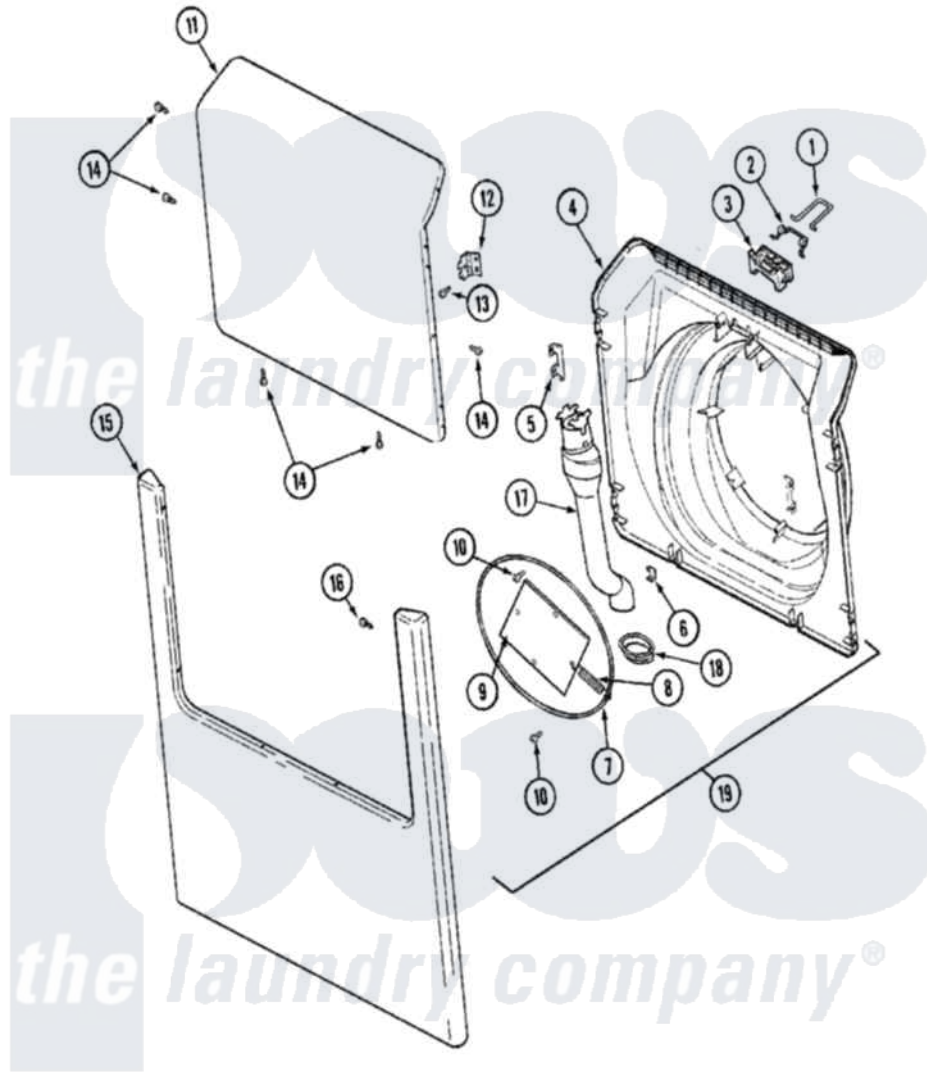

# Maytag MAH14PNAWW 05 - DOOR & FRONT PANEL

Maytag [Commercial Maytag MAH14PNAWW Washer Parts](#) Parts Diagram 05 - DOOR & FRONT PANEL  
 Click on the part number to view part

Item	Original Part Number	Replaced By	Status	Part Description
001	22002002	<a href="#">22003222</a>		Hoop, Lock
002	<a href="#">22002003</a>			Spring, Latch
003	<a href="#">22002168</a>			Support, Lock Hoop
004	22002355	<a href="#">22003083</a>		Liner, Door Assembly W/Vent
"	22002539	<a href="#">22003083</a>		Liner, Door Assembly W/Vent
"	22003076	<a href="#">22003083</a>		Liner, Door Assembly W/Vent
005	<a href="#">22002038</a>			Clip, Door
006	<a href="#">22002039</a>			Clip, Door
007	<a href="#">22002104</a>			Frame, Wire
008	<a href="#">22002356</a>			Spring, Plate
009	<a href="#">22002094</a>			Frame, Wire
010	<a href="#">22002007</a>			Screw, Wire Frame
011	<a href="#">22001979</a>			Door, Outer
012	22002000	<a href="#">22002798</a>		Hinge, Door
013	22002062	<a href="#">98006631</a>		Screw
014	<a href="#">22002063</a>			Screw No.8-18AB Wafer Head

015	<a href="#">22002049</a>		Clip Note: Clip, Front Panel
"	22002241	<a href="#">22002836</a>	Panel, Front
016	<a href="#">22002243</a>		Screw, Front Panel And Hinge
"	<a href="#">22002244</a>		Clip, Grounding
017	<a href="#">22003075</a>		Grommet, Vent Tube
018	22003076	<a href="#">22003083</a>	Liner, Door Assembly W/Vent
019	<a href="#">22003083</a>		Liner, Door Assembly W/Vent