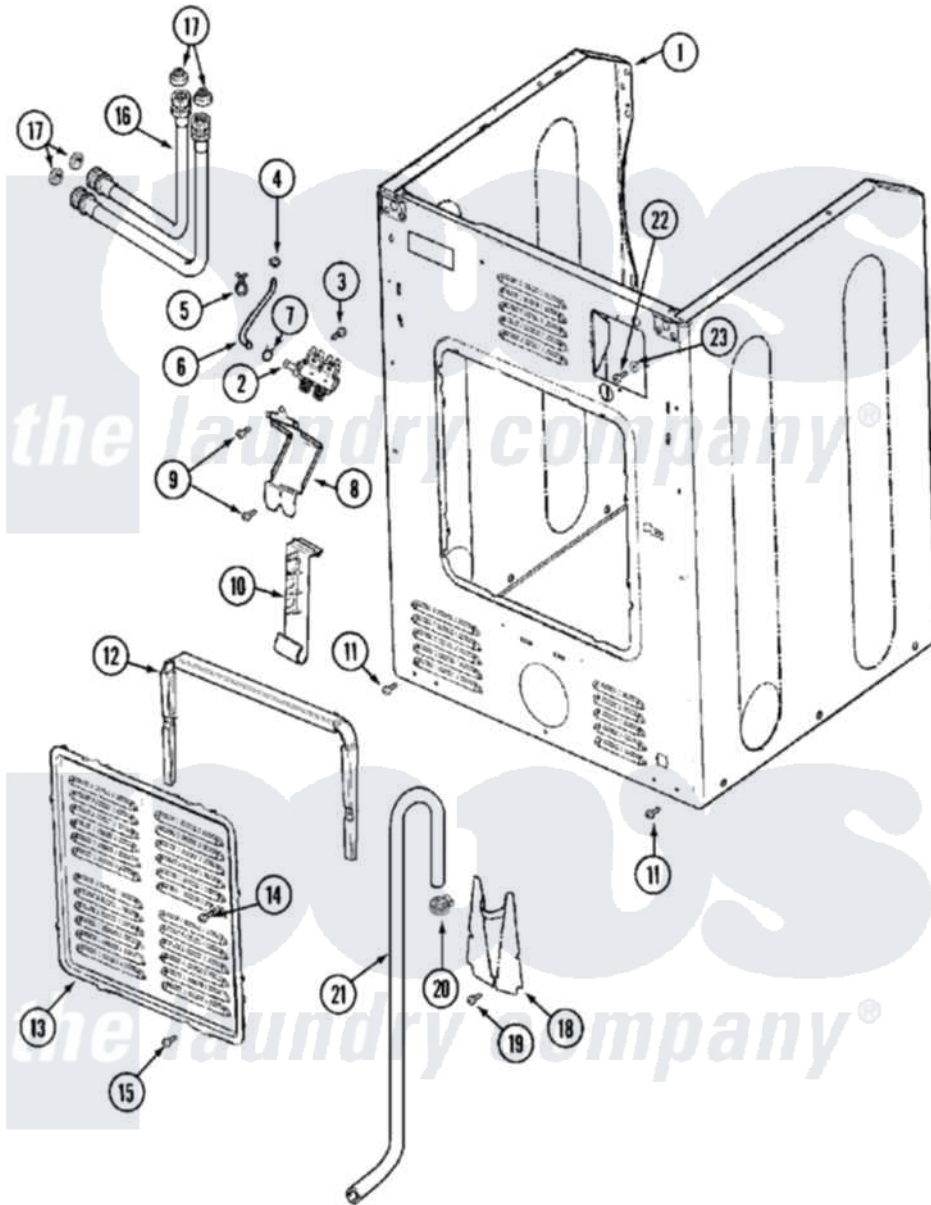

Maytag MAH14PNAWW 06 - CABINET-REAR

Maytag Commercial Maytag MAH14PNAWW Washer Parts Parts Diagram 06 - CABINET-REAR
 Click on the part number to view part

Item	Original Part Number	Replaced By	Status	Part Description
001	22002245	22003639		Cabinet Assembly
"	NLA		Not Available	CABINET (WHT)
002	22002101			Valve, Water
003	Y313561			Screw----NA
004	22002054	285655		Clamp, Hose
005	22002027	74007164		Lock- Purs
006	22001987	22002296		Hose, Injector
007	216169	596669		Clamp, Manifold
008	22002089	22002572		Bracket- W
009	22001996	3370225		Screw
010	22002076	33002213		Rack, Hose
011	22001995			Screw Note: Screw, Tumbler Front And Shroud
012	22002022			Spacer, Access Panel
013	22002092			Panel, Access
014	213117	67006908		Screw, Ice Rack
015	22001996	3370225		Screw

016	202860		Inlet Hose Assembly
017	Y013783		Washer, Inlet Hose
018	22002093	22002704	Cover, Drain Hose
019	22001995		Screw Note: Screw, Tumbler Front And Shroud
020	22001984	285655	Clamp, Hose
021	12001659	12001807	Drain Hose Kit
"	22002891	12001807	Drain Hose Kit
"	22002892		Retainer, Drain Hose
"	22002893	8539404	Tie-Wire
"	NLA	Not Available	HOSE, DRAIN---N
022	NLA	Not Available	SCREW, GROUND LUG
023	NLA	Not Available	WASHER, GROUND LUG