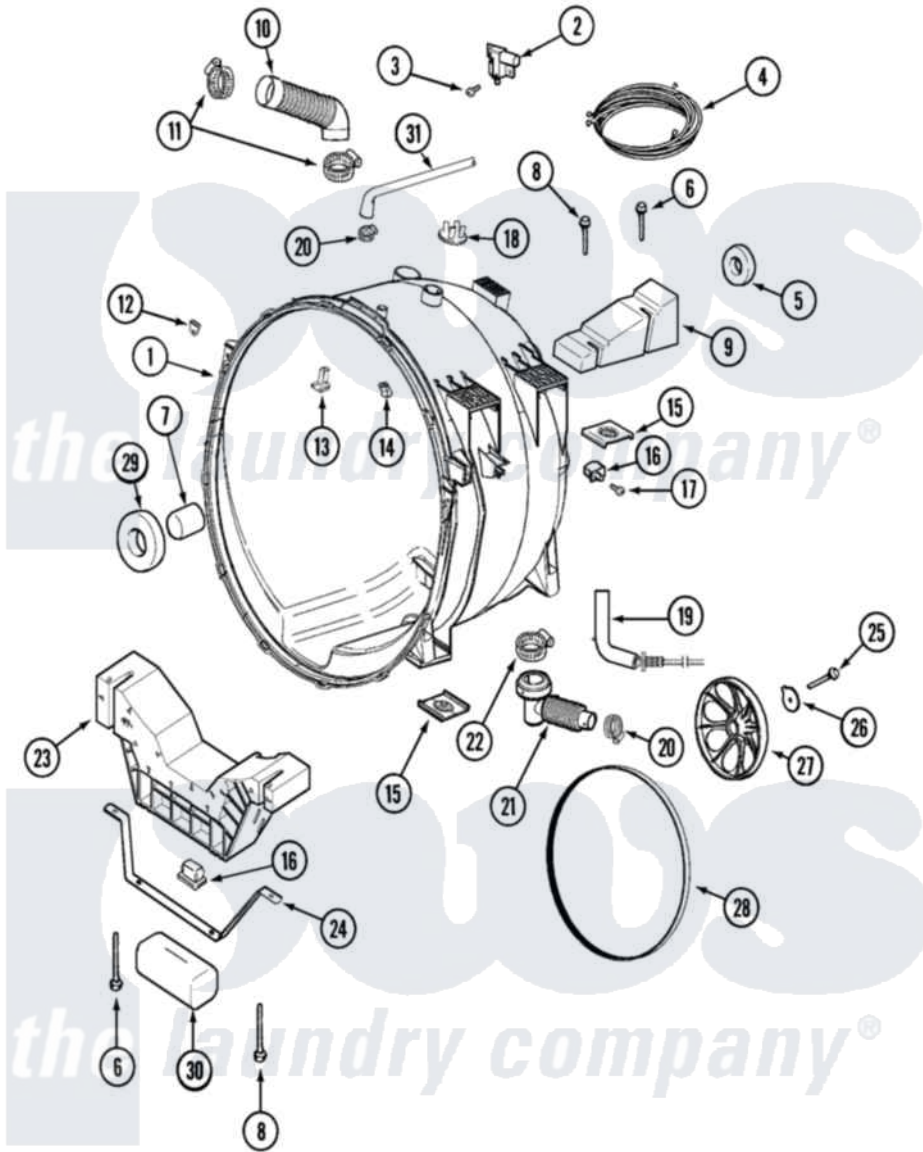

Maytag MAH14PNAWW 07 - OUTER TUB

Maytag [Commercial Maytag MAH14PNAWW Washer Parts](#) Parts Diagram 07 - OUTER TUB
 Click on the part number to view part

| Item | Original Part Number | Replaced By | Status | Part Description |
|------|--------------------------|--------------------------|--------|--------------------------------|
| 001 | 22002154 | 22004465 | | Outer Tub Assembly, As Pack |
| 002 | 22002045 | 22003302 | | Switch, Internal Unbalance |
| 003 | 912615 | 33002917 | | Screw, No.10-16 |
| 004 | 22002545 | | | Wire Harness, Displacement |
| " | 22002582 | | | Wire Harness, Displacement |
| 005 | Y200720 | 22003441 | | Bearing, Rear |
| 006 | 22003615 | | | Bolt, Double Sems 5-3/8 |
| 007 | 22002935 | | | Spacer, Bearing |
| 008 | 22003616 | | | Bolt, Double Sems 3-3/8 |
| 009 | 22002102 | | | Weight, Counter Balance |
| 010 | 22002083 | | | Hose, Injector |
| 011 | 22002052 | 616099 | | Clamp |
| 012 | 22002103 | | | Clip, U |
| 013 | 22002004 | 22004310 | | Water Deflector |
| " | 22002959 | 22004310 | | Water Deflector |
| 014 | 22002006 | | | Clip, Unbalance Switch Harness |